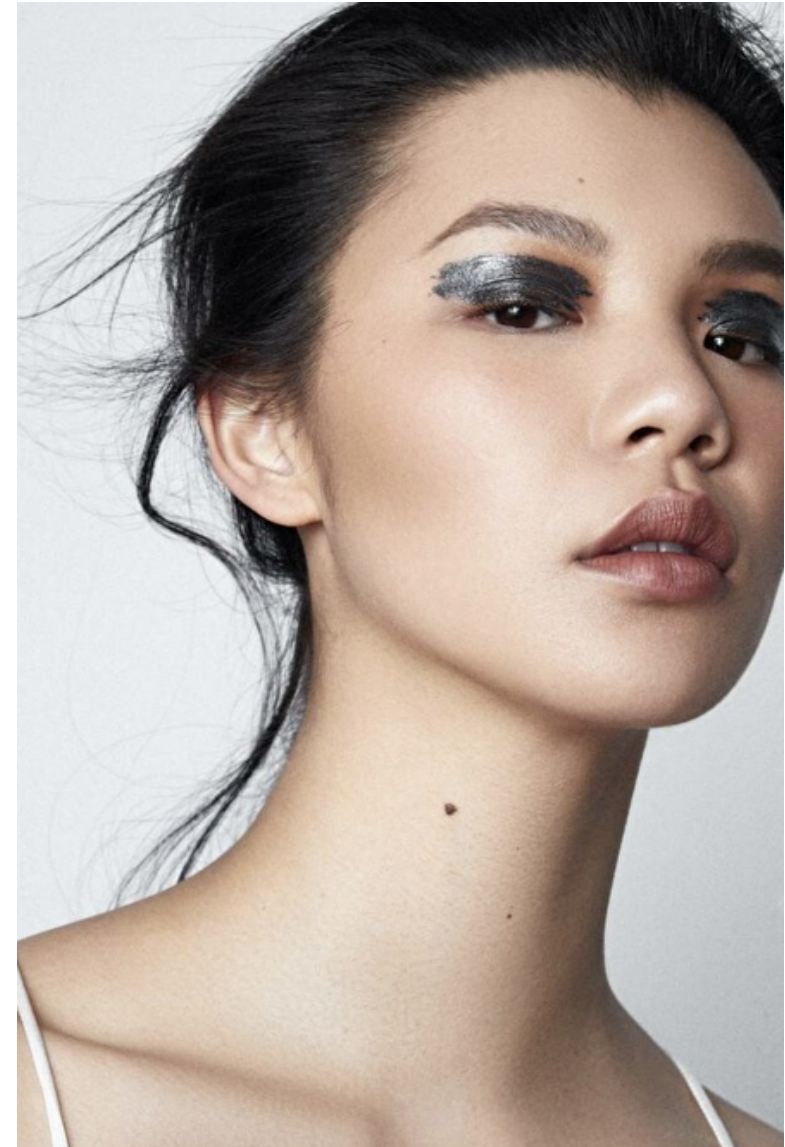

Modellink

Vasagatan 16, Goteborg, 41124, Goteborg, Sweden
Phone: 031-13 15 33 **Email:** info@modellink.se **Website:** <http://modellink.se/>

Anna Chan

Height 176cm / 5' 9.5"

Bust 85cm / 33.5"

Waist 72cm / 28.5"

Hips 95cm / 37.5"

Shoes EU/US/UK 41 / 9.5 / 8

Eyes Brown

Hair Black

Cup C