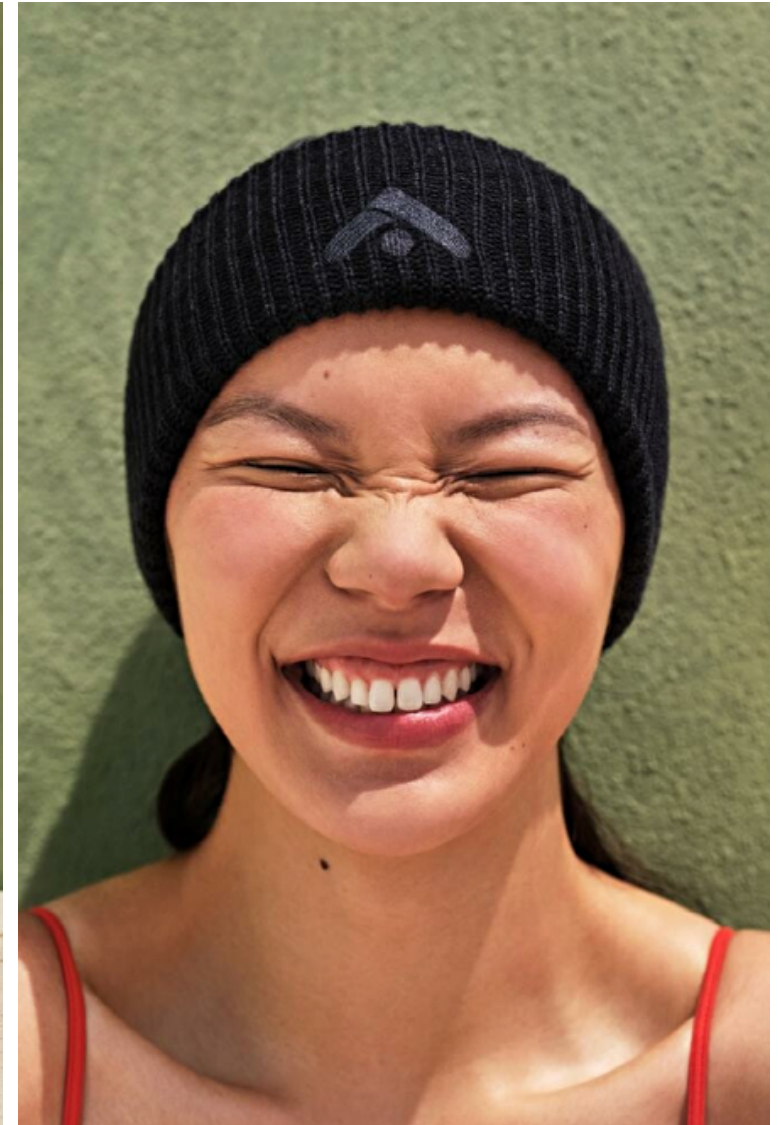

Modellink

Vasagatan 16, Goteborg, 41124, Goteborg, Sweden
Phone: 031-13 15 33 **Email:** info@modellink.se **Website:** http://modellink.se/

Anna Chan

Height 176cm / 5' 9.5"

Bust 85cm / 33.5"

Waist 72cm / 28.5"

Hips 95cm / 37.5"

Shoes EU/US/UK 41 / 9.5 / 8

Eyes Brown

Hair Black

Cup C