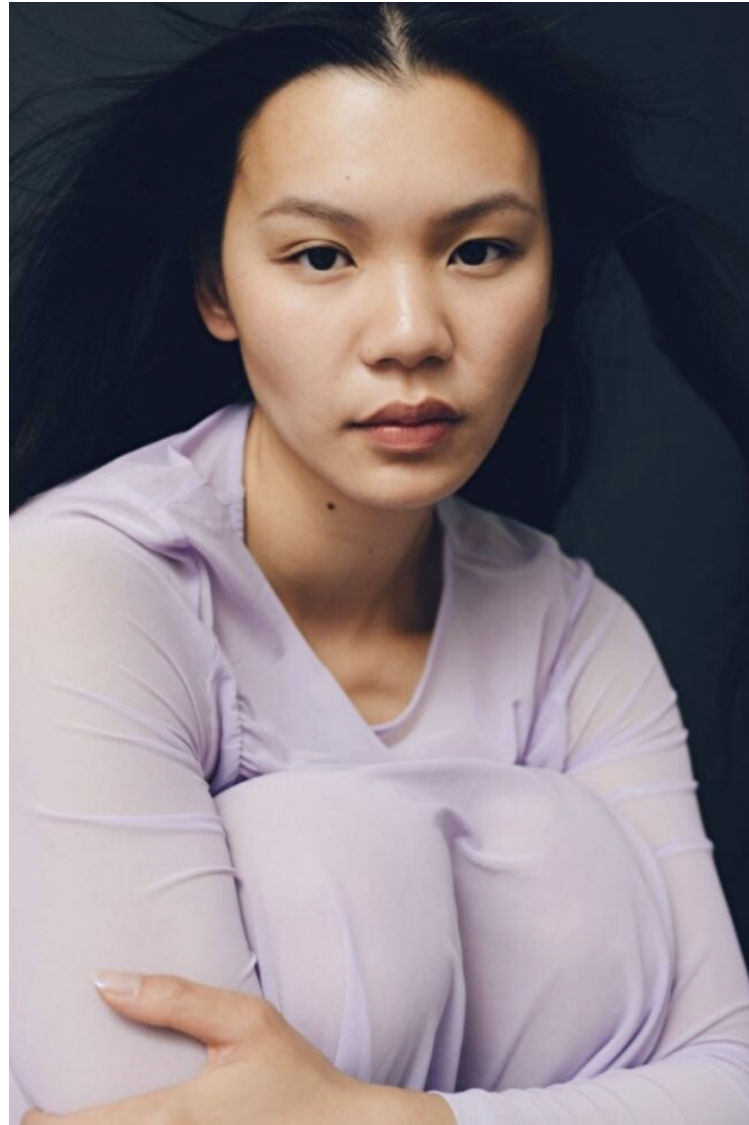

Modellink

Vasagatan 16, Goteborg, 41124, Goteborg, Sweden
Phone: 031-13 15 33 **Email:** info@modellink.se **Website:** <http://modellink.se/>

Anna Chan

Height 176cm / 5' 9.5"

Bust 85cm / 33.5"

Waist 72cm / 28.5"

Hips 95cm / 37.5"

Shoes EU/US/UK 41 / 9.5 / 8

Eyes Brown

Hair Black

Cup C