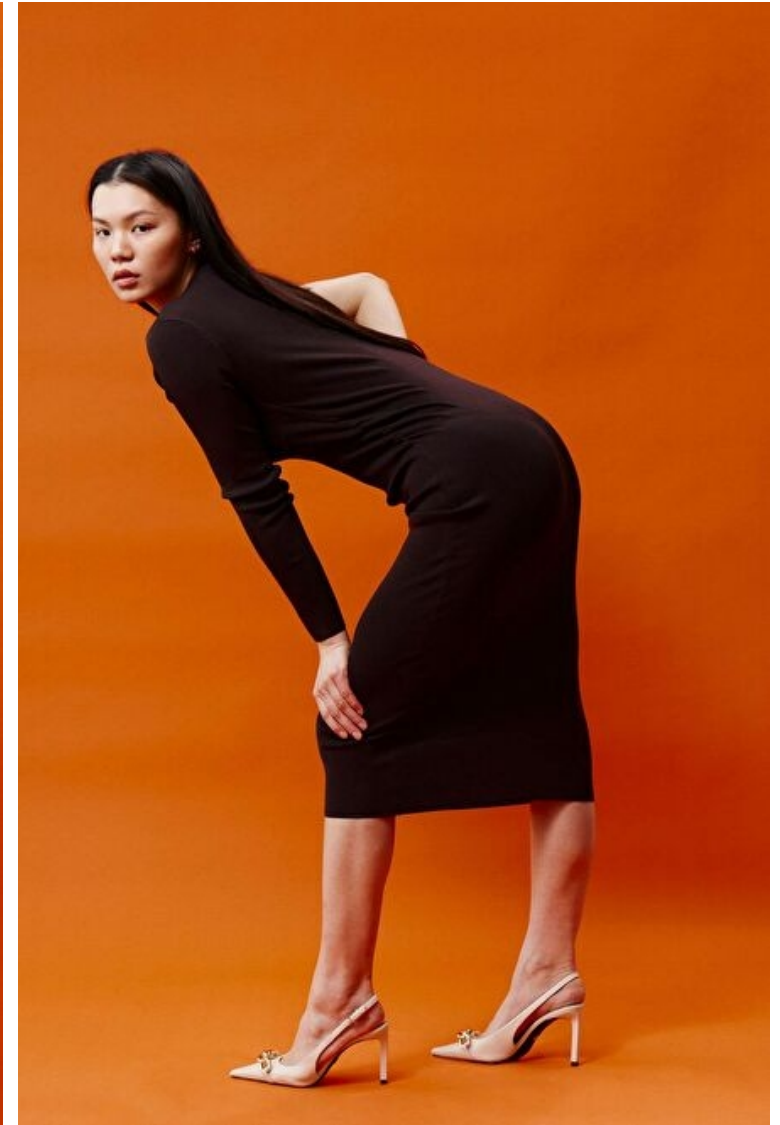

Height 176cm / 5' 9.5"

Bust 81cm / 32"

Waist 65cm / 25.5"

Hips 91cm / 36"

Shoes EU/US/UK 41 / 9.5 / 8

Eyes Brown

Hair Black

Cup C