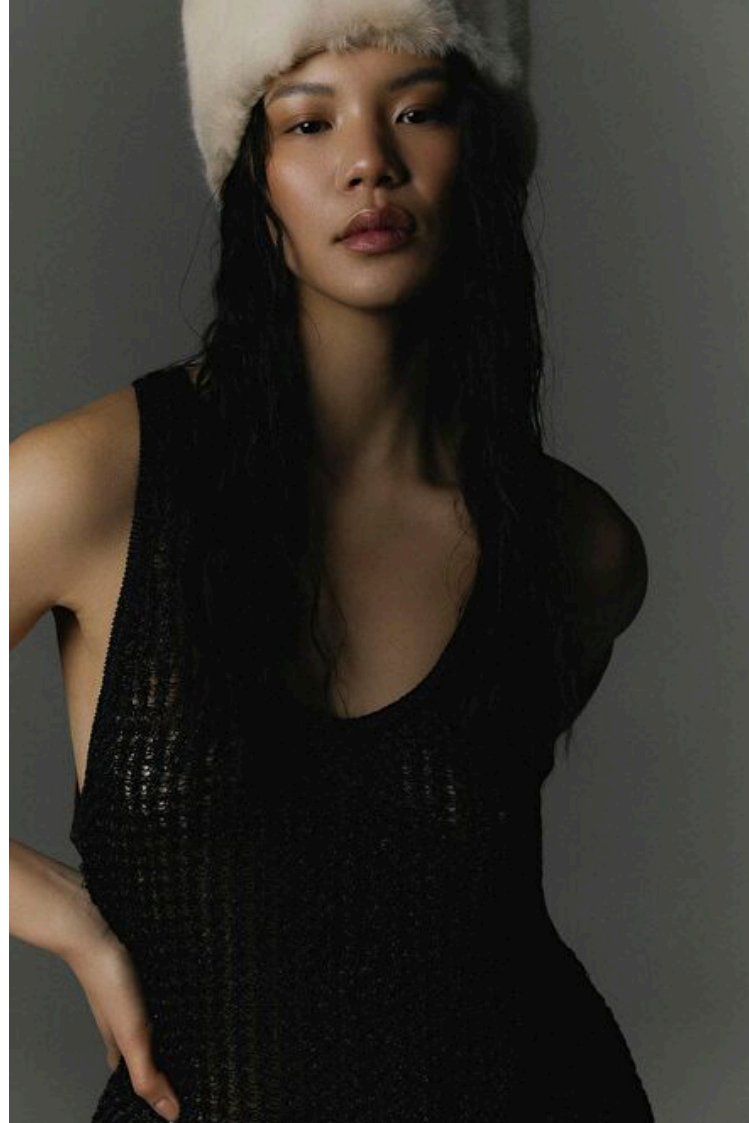

Modellink

Vasagatan 16, Goteborg, 41124, Goteborg, Sweden
Phone: 031-13 15 33 **Email:** info@modellink.se **Website:** http://modellink.se/

Anna Chan

Height 176cm / 5' 9.5"

Bust 85cm / 33.5"

Waist 72cm / 28.5"

Hips 95cm / 37.5"

Shoes EU/US/UK 41 / 9.5 / 8

Eyes Brown

Hair Black

Cup C