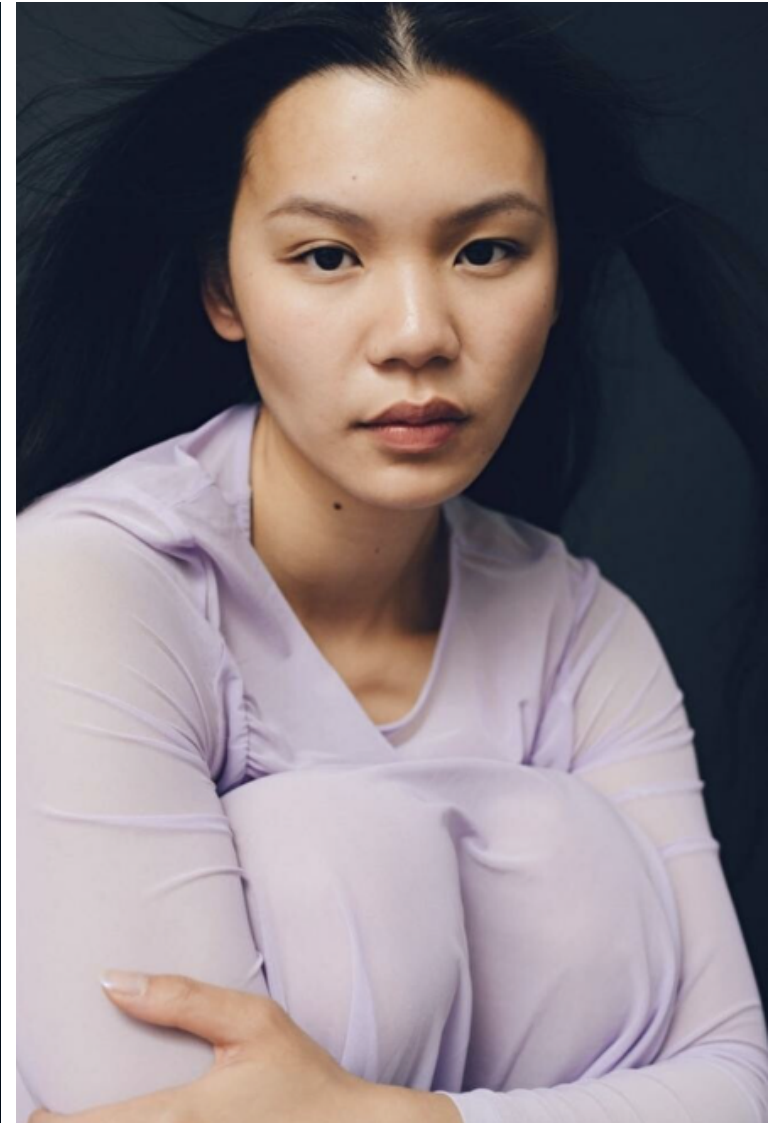

Anna Chan

Height 176cm / 5' 9.5"

Bust 81cm / 32"

Waist 65cm / 25.5"

Hips 91cm / 36"

Shoes EU/US/UK 41 / 9.5 / 8

Eyes Brown

Hair Black

Cup C