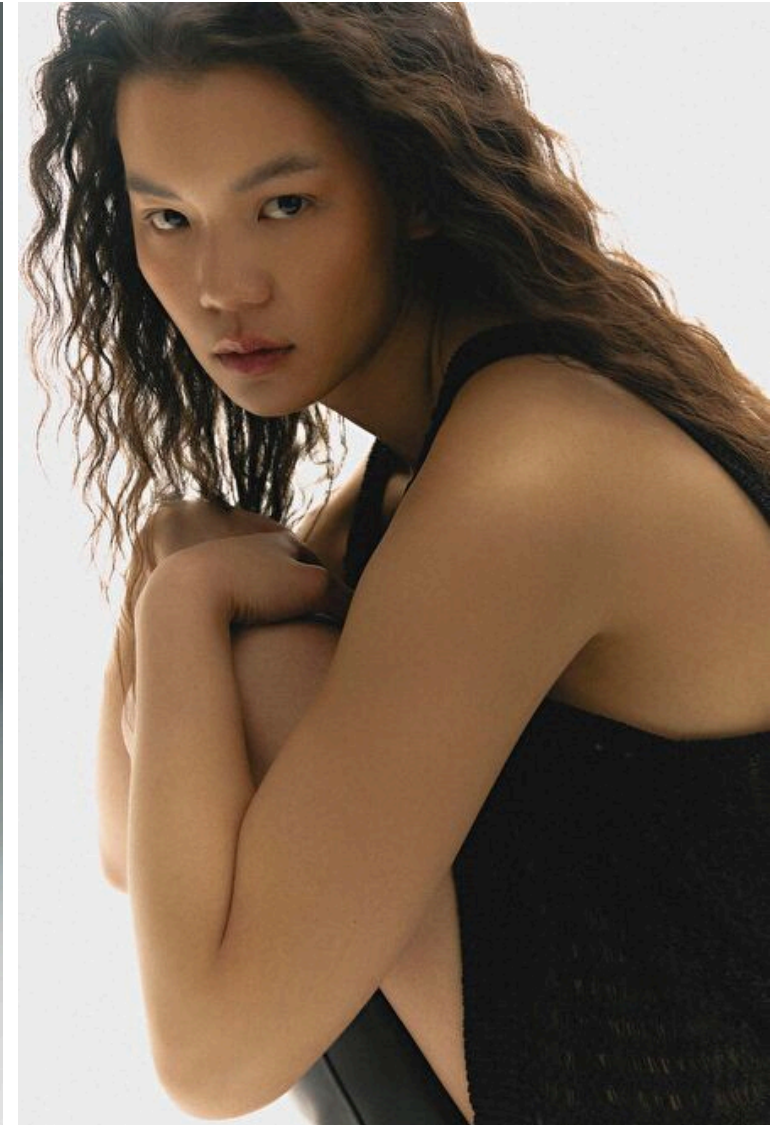

Modellink

Vasagatan 16, Goteborg, 41124, Goteborg, Sweden
Phone: 031-13 15 33 **Email:** info@modellink.se **Website:** <http://modellink.se/>

Anna Chan

Height 176cm / 5' 9.5"

Bust 85cm / 33.5"

Waist 72cm / 28.5"

Hips 95cm / 37.5"

Shoes EU/US/UK 41 / 9.5 / 8

Eyes Brown

Hair Black

Cup C