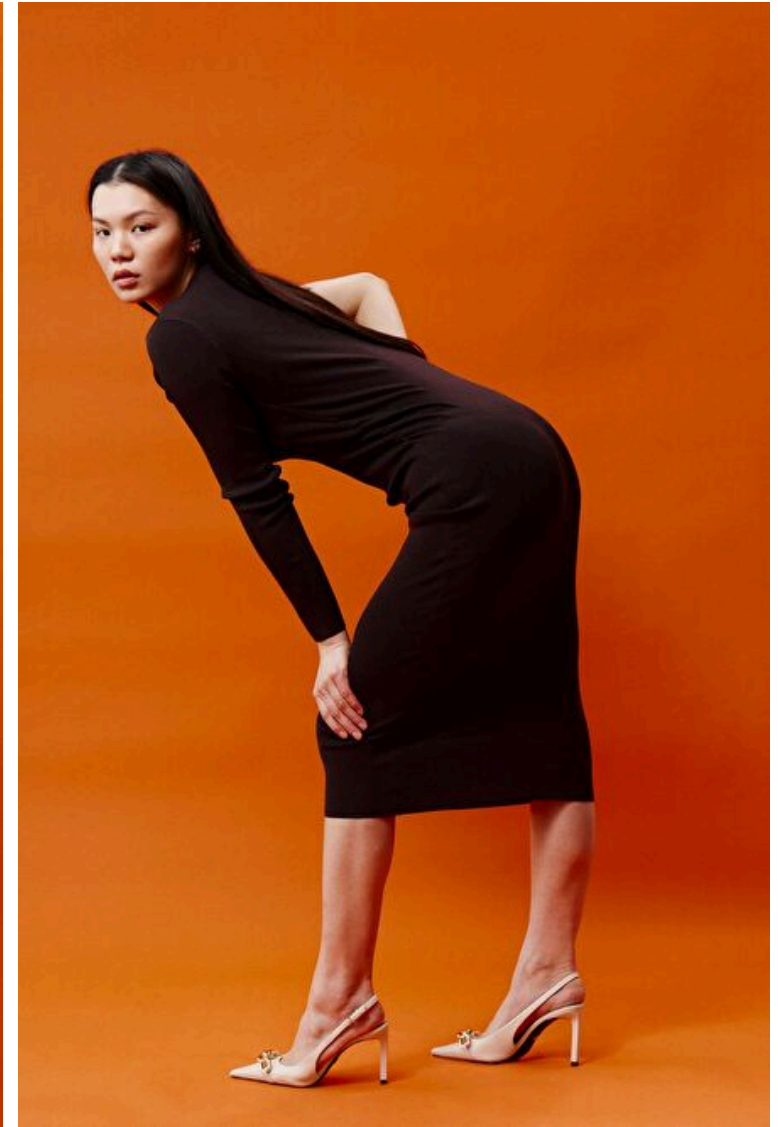

Modellink

Vasagatan 16, Goteborg, 41124, Goteborg, Sweden
Phone: 031-13 15 33 **Email:** info@modellink.se **Website:** http://modellink.se/

Anna Chan

Height 176cm / 5' 9.5"

Bust 85cm / 33.5"

Waist 72cm / 28.5"

Hips 95cm / 37.5"

Shoes EU/US/UK 41 / 9.5 / 8

Eyes Brown

Hair Black

Cup C