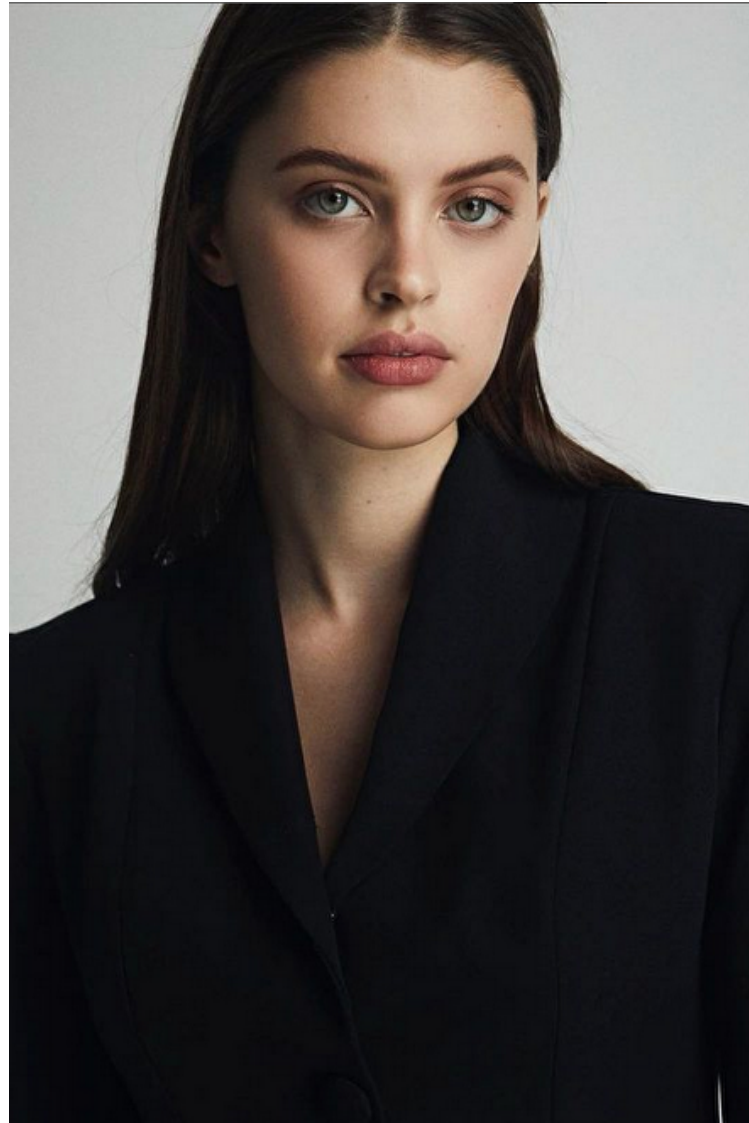

Modellink

Vasagatan 16, Goteborg, 41124, Goteborg, Sweden
Phone: 031-13 15 33 **Email:** info@modellink.se **Website:** http://modellink.se/

Anna Iuraeva

Height 172cm / 5' 7.5"

Bust 86cm / 34"

Waist 60cm / 23.5"

Hips 88cm / 34.5"

Shoes EU/US/UK 38 / 7.5 / 5

Eyes Green

Hair Brown

Cup B