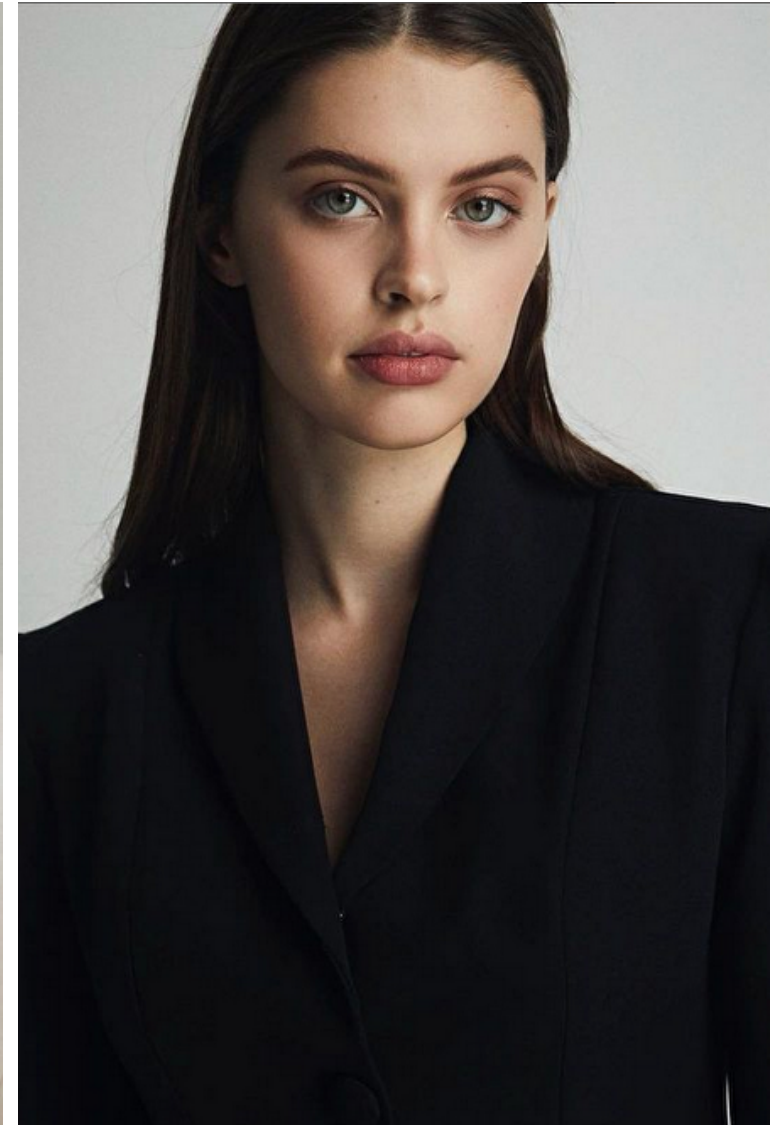

Anna Iuraeva

Height 172cm / 5' 7.5"

Bust 86cm / 34"

Waist 60cm / 23.5"

Hips 88cm / 34.5"

Shoes EU/US/UK 38 / 7.5 / 5

Eyes Green

Hair Brown

Cup B