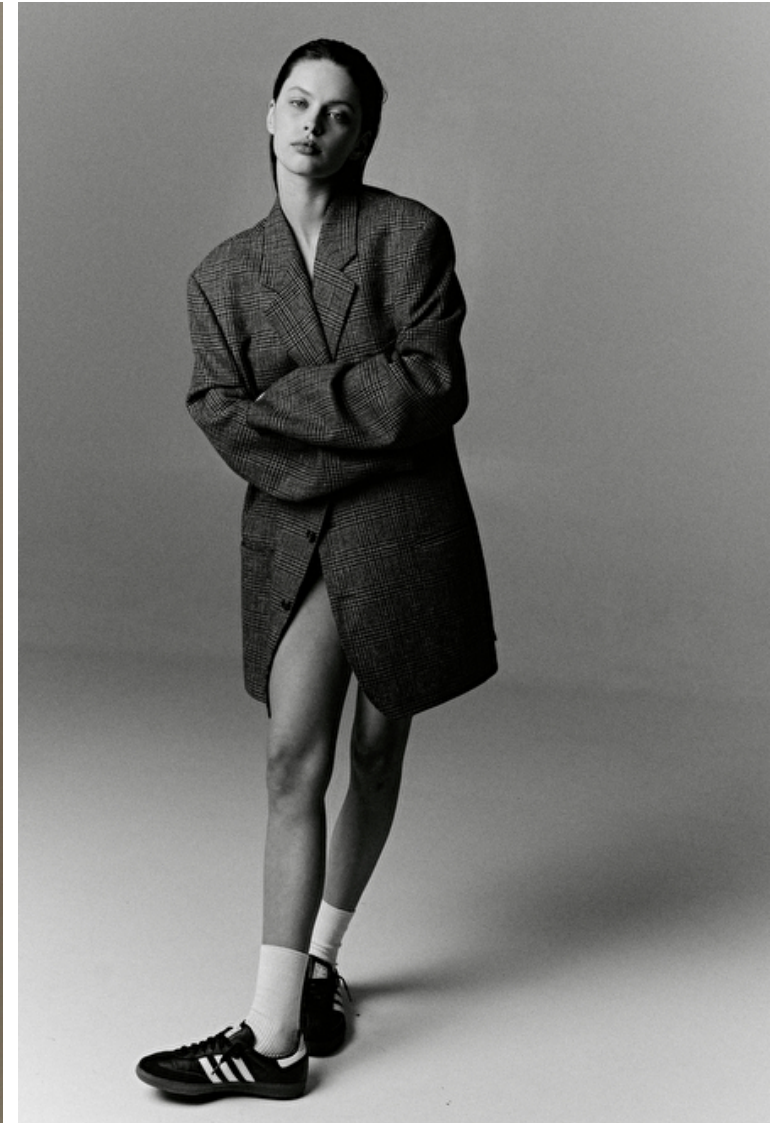

Modellink

Vasagatan 16, Goteborg, 41124, Goteborg, Sweden
Phone: 031-13 15 33 **Email:** info@modellink.se **Website:** http://modellink.se/

Anna Iuraeva

Height 172cm / 5' 7.5"

Bust 86cm / 34"

Waist 60cm / 23.5"

Hips 88cm / 34.5"

Shoes EU/US/UK 38 / 7.5 / 5

Eyes Green

Hair Brown

Cup B