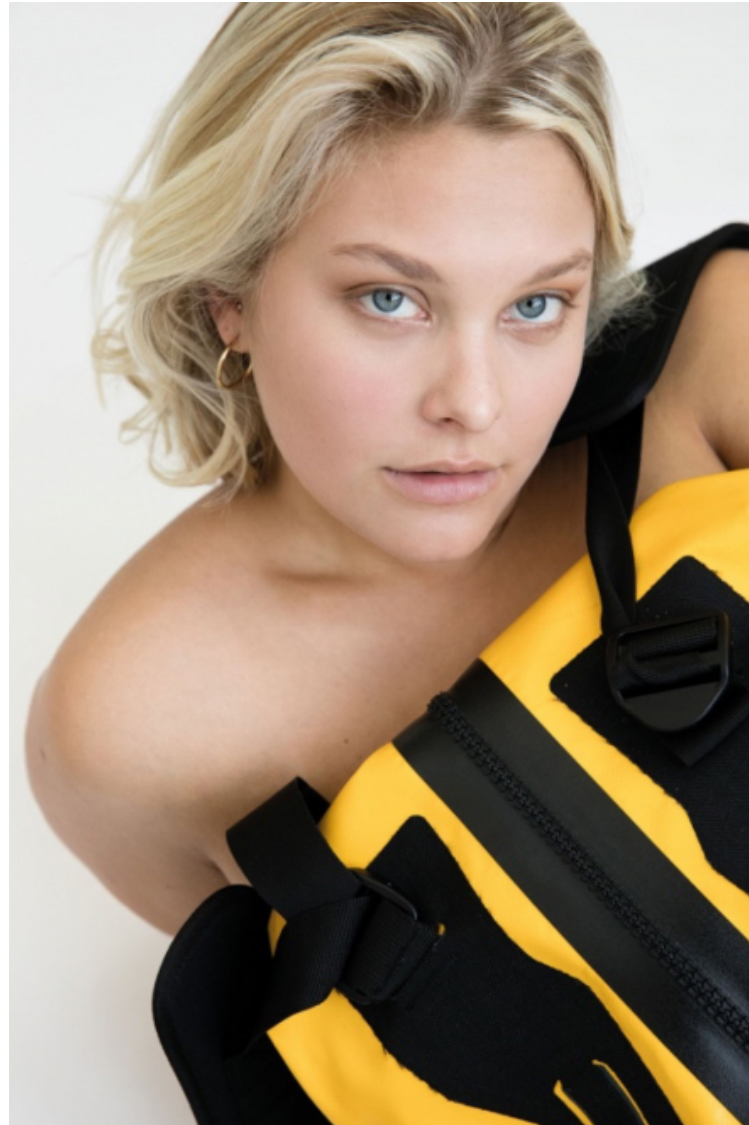

Modellink

Vasagatan 16, Goteborg, 41124, Goteborg, Sweden
Phone: 031-13 15 33 **Email:** info@modellink.se **Website:** http://modellink.se/

Anna Keppler

Height 176cm / 5' 9.5"

Bust 106cm / 41.5"

Waist 91cm / 36"

Hips 120cm / 47"

Shoes EU/US/UK 40 / 9 / 7

Eyes Blue

Hair Blond

Cup D