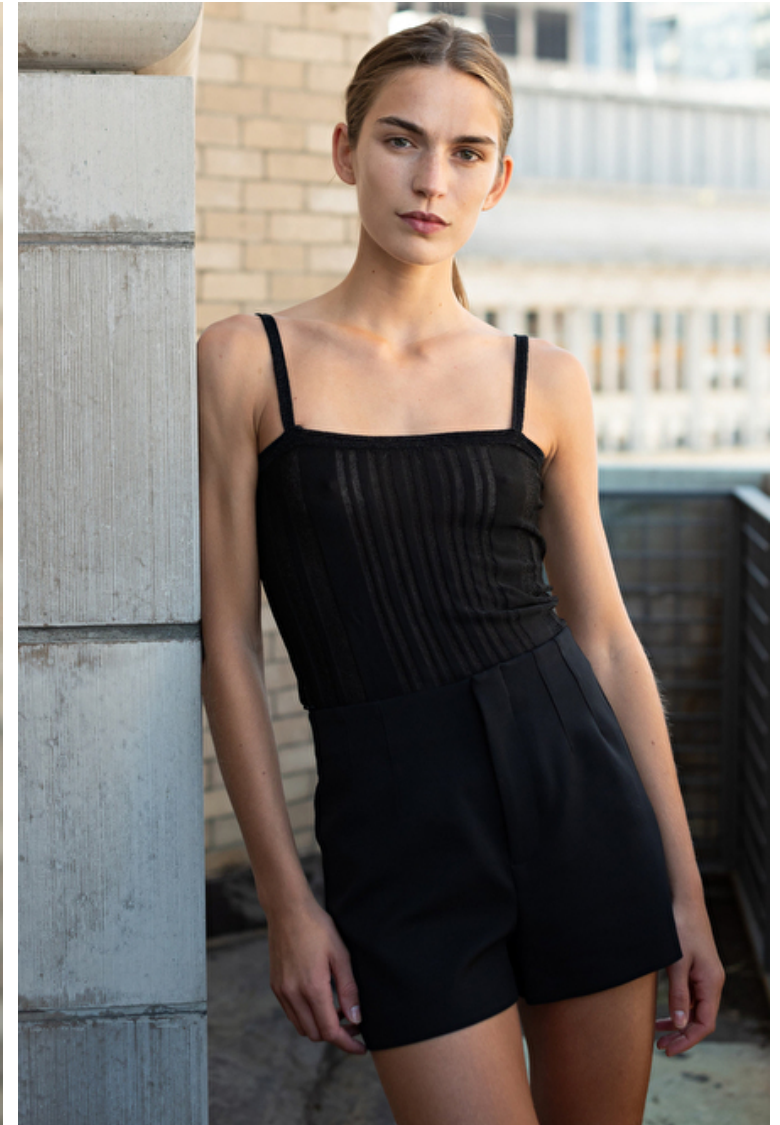

Hips 89cm / 35"

Shoes EU/US/UK 40 / 9 / 7

Eyes Blue green

Hair Brown

Modellink

Vasagatan 16, Goteborg, 41124, Goteborg, Sweden
Phone: 031-13 15 33 **Email:** info@modellink.se **Website:** http://modellink.se/