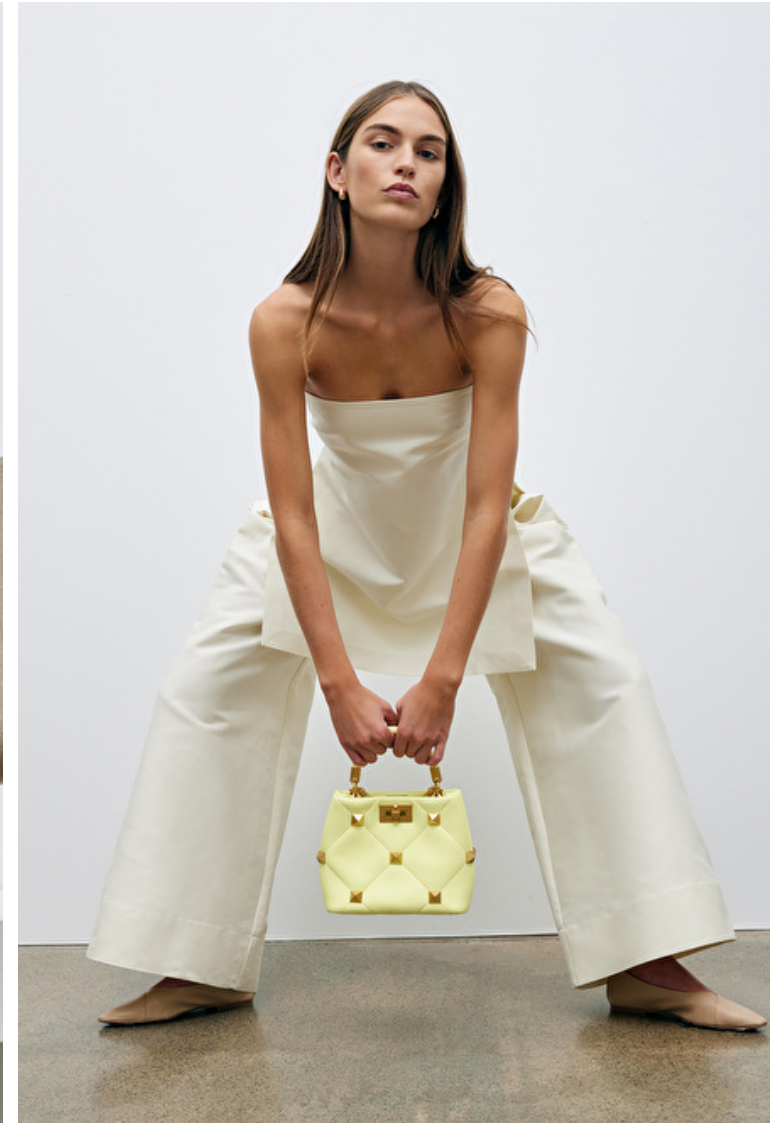

Modellink

Vasagatan 16, Goteborg, 41124, Goteborg, Sweden
Phone: 031-13 15 33 **Email:** info@modellink.se **Website:** http://modellink.se/

Anna Palgen

Height 175cm / 5' 9.0"

Bust 79cm / 31"

Waist 60cm / 23.5"

Hips 89cm / 35"

Shoes EU/US/UK 40 / 9 / 7

Eyes Blue green

Hair Brown