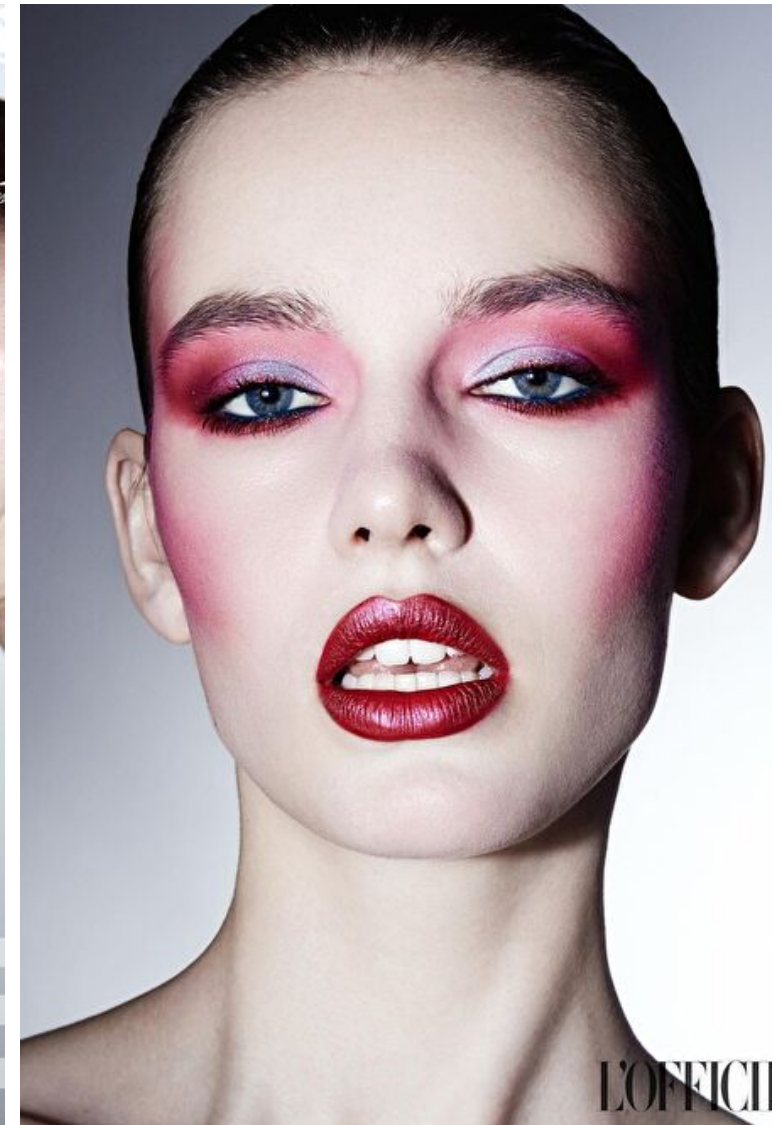

Modellink

Vasagatan 16, Goteborg, 41124, Goteborg, Sweden
Phone: 031-13 15 33 Email: info@modellink.se Website: http://modellink.se/

Anna Steingerova

Height 181cm / 5' 11.5"

Bust 82cm / 32.5"

Waist 62cm / 24.5"

Hips 93cm / 36.5"

Shoes EU/US/UK 39 / 8 / 6

Eyes Blue grey

Hair Brown

Cup B