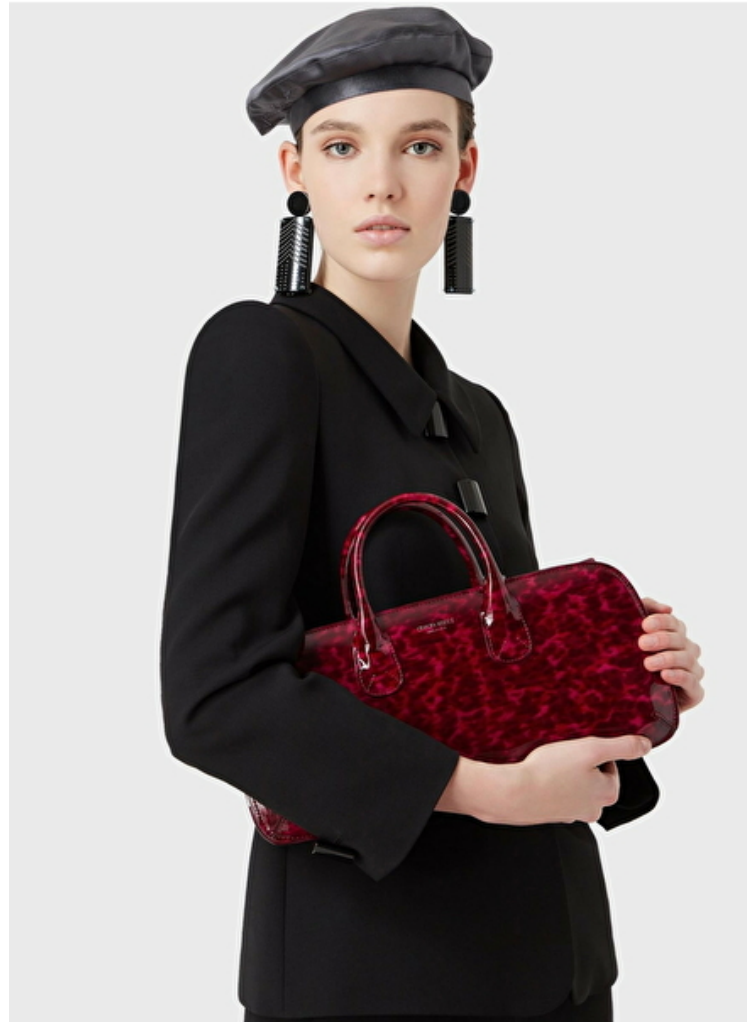

Hips 93cm / 36.5"

Shoes EU/US/UK 39 / 8 / 6

Eyes Blue grey

Hair Brown

Cup B

ARMANI

ARMANI

Modellink