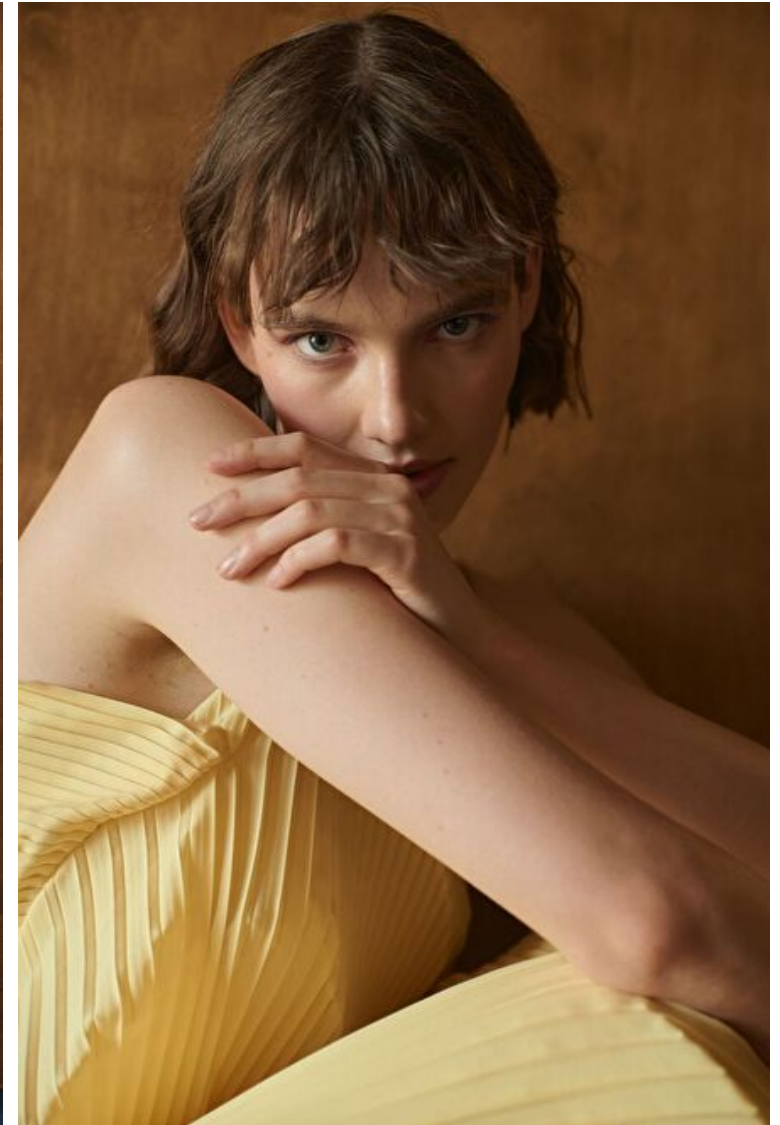

Waist 62cm / 24.5"

Hips 93cm / 36.5"

Shoes EU/US/UK 39 / 8 / 6

Eyes Blue grey

Hair Brown

Cup B

Modellink

Vasagatan 16, Goteborg, 41124, Goteborg, Sweden
Phone: 031-13 15 33 Email: info@modellink.se Website: http://modellink.se/