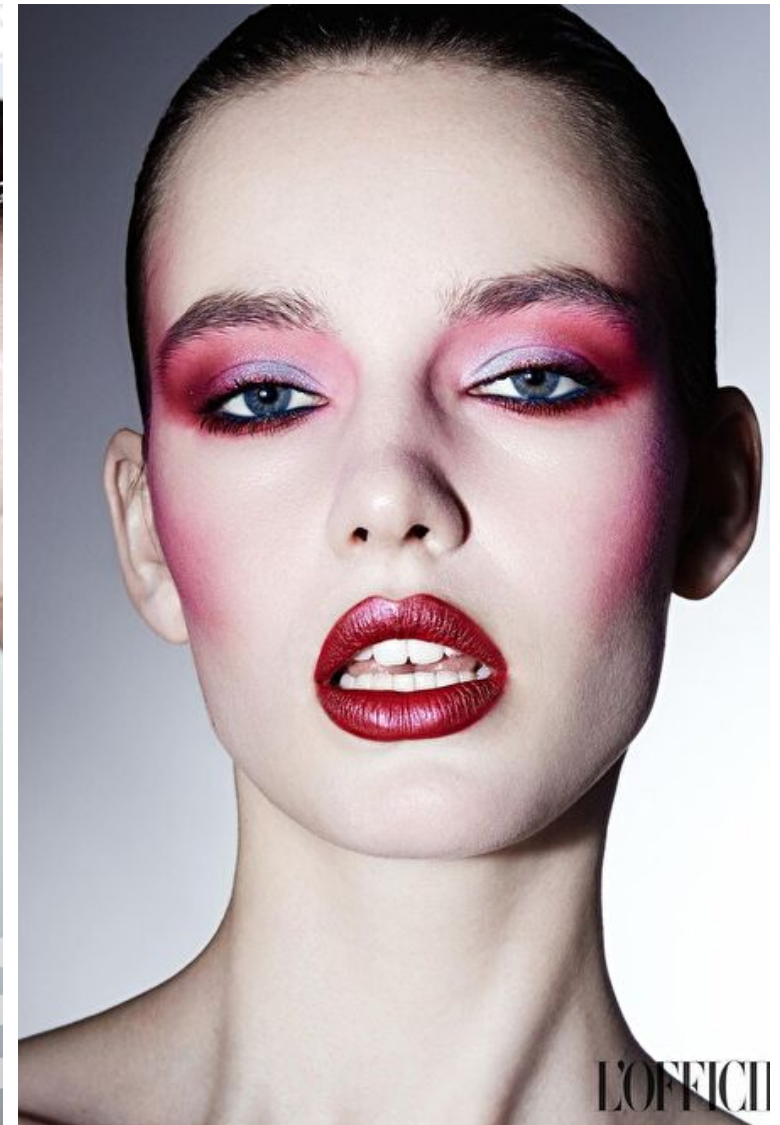

Modellink

Vasagatan 16, Goteborg, 41124, Goteborg, Sweden
Phone: 031-13 15 33 Email: info@modellink.se Website: http://modellink.se/

Anna Steingerova

Height 181cm / 5' 11.5"

Bust 82cm / 32.5"

Waist 62cm / 24.5"

Hips 93cm / 36.5"

Shoes EU/US/UK 39 / 8 / 6

Eyes Blue grey

Hair Brown

Cup B