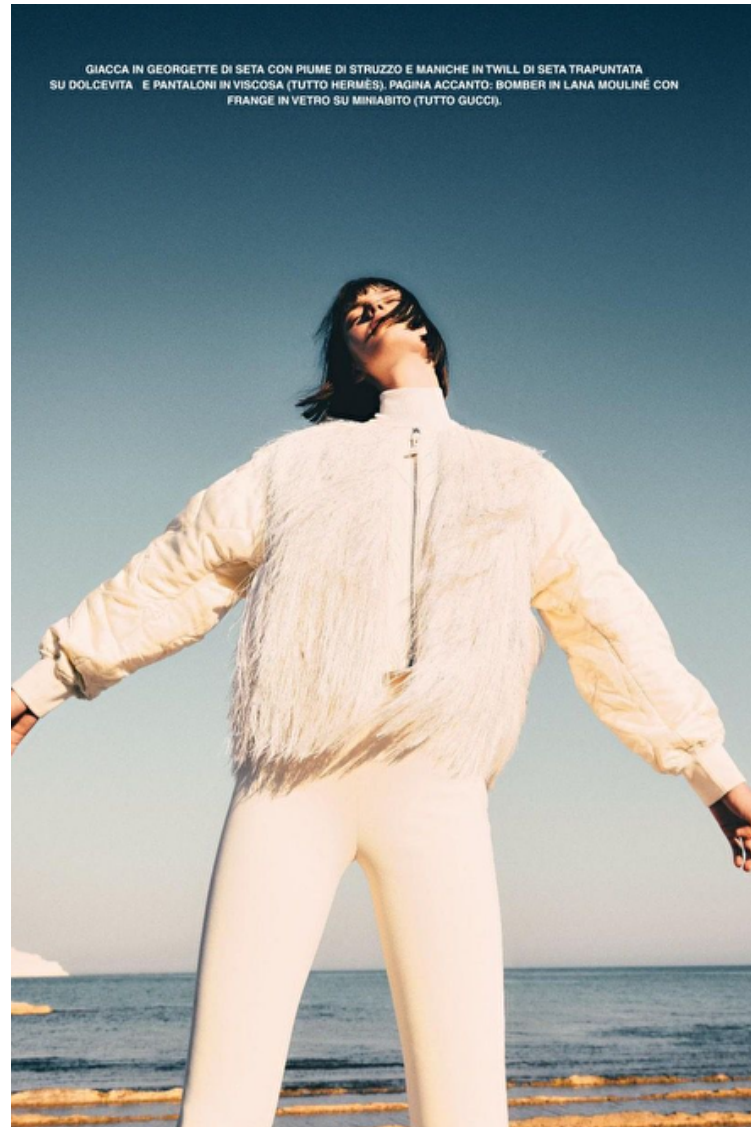

Waist 62cm / 24.5"

Hips 93cm / 36.5"

Shoes EU/US/UK 39 / 8 / 6

Eyes Blue grey

Hair Brown

Cup B

Modellink

Vasagatan 16, Goteborg, 41124, Goteborg, Sweden
Phone: 031-13 15 33 **Email:** info@modellink.se **Website:** http://modellink.se/