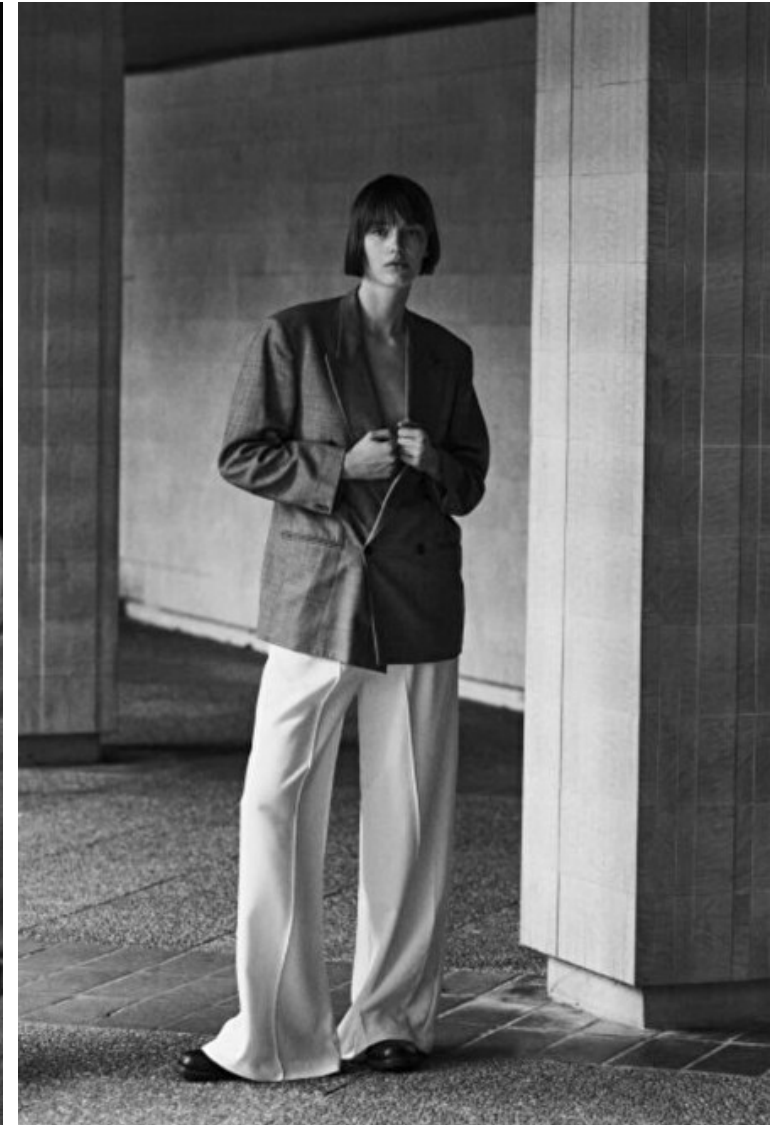

Modellink

Vasagatan 16, Goteborg, 41124, Goteborg, Sweden
Phone: 031-13 15 33 **Email:** info@modellink.se **Website:** http://modellink.se/

Anna Steingerova

Height 181cm / 5' 11.5"

Bust 82cm / 32.5"

Waist 62cm / 24.5"

Hips 93cm / 36.5"

Shoes EU/US/UK 39 / 8 / 6

Eyes Blue grey

Hair Brown

Cup B