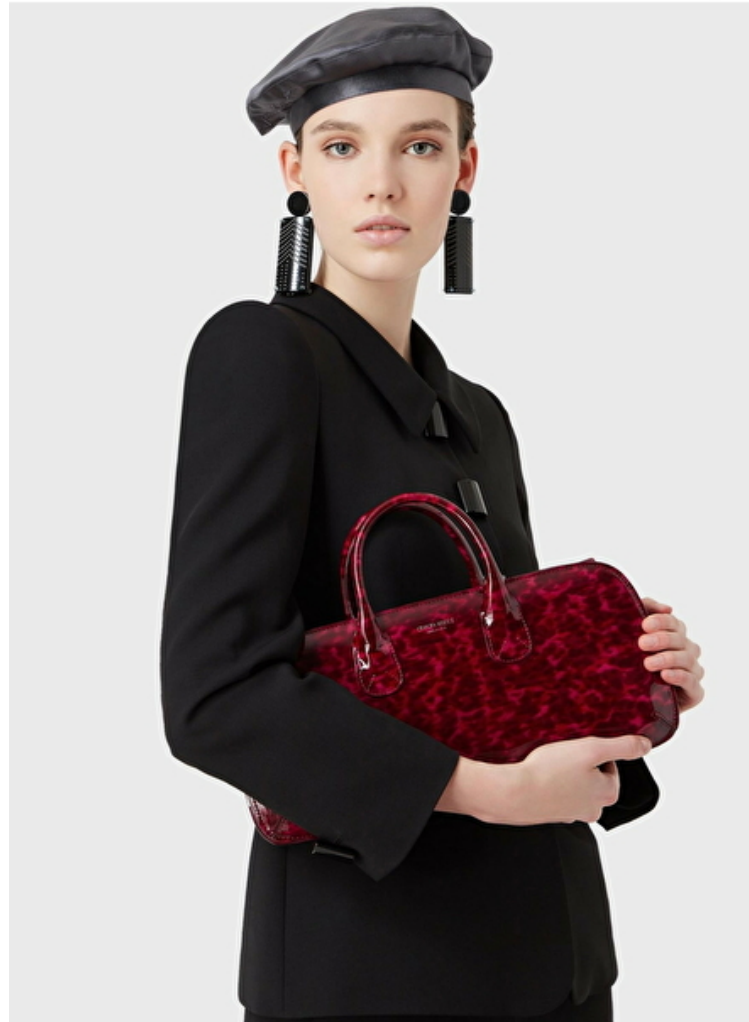

Hips 93cm / 36.5"

Shoes EU/US/UK 39 / 8 / 6

Eyes Blue grey

Hair Brown

Cup B

ARMANI

ARMANI

Modellink