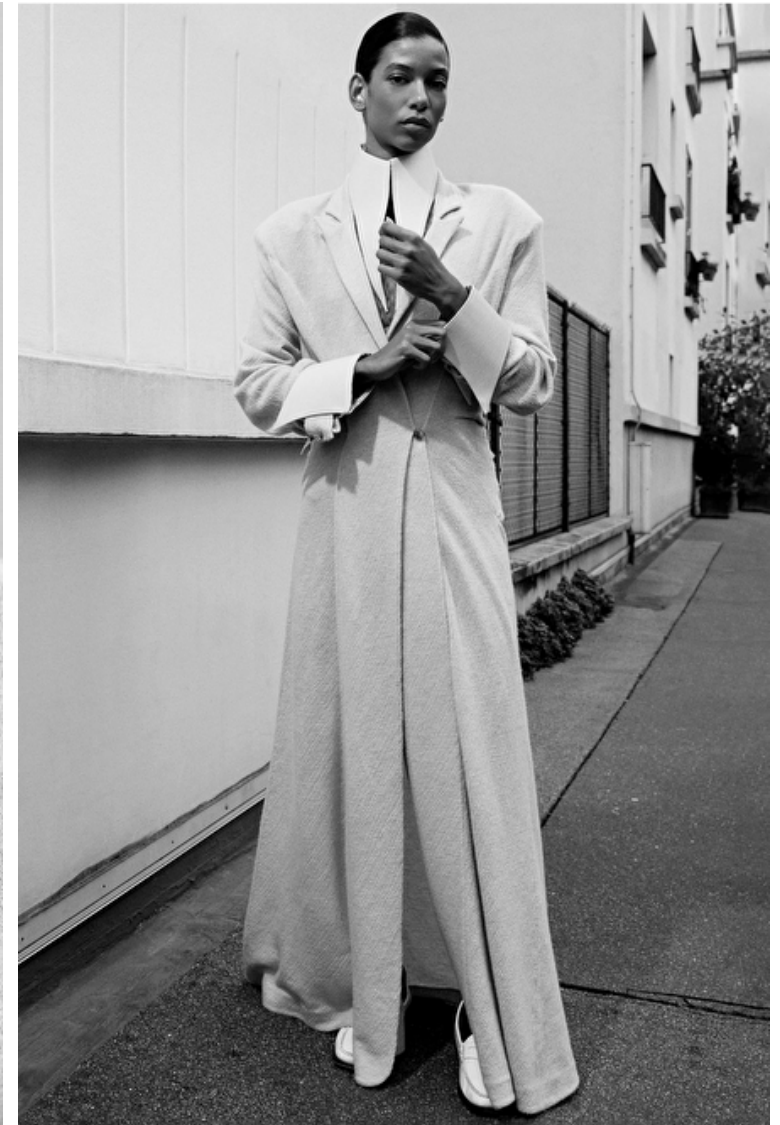

Waist 60cm / 23.5"

Hips 88cm / 34.5"

Shoes EU/US/UK 41 / 9.5 / 8

Eyes Black

Hair Black

Cup B

Anna Virag

Height 178cm / 5' 10.0"