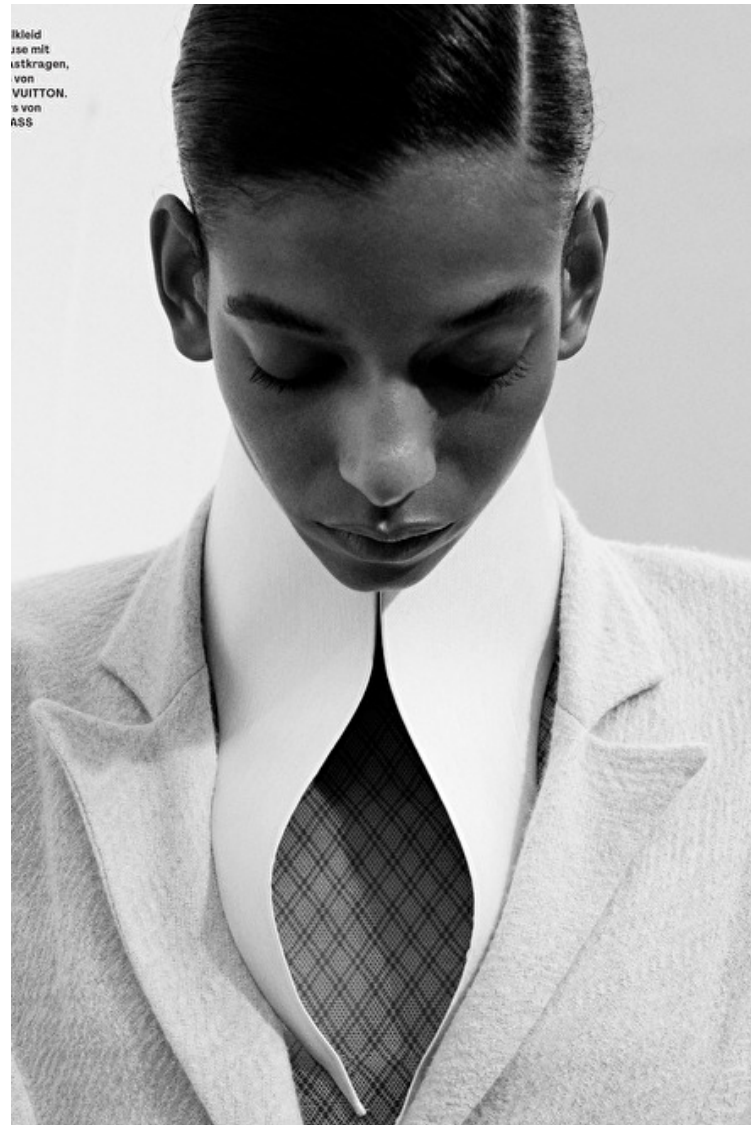

Waist 60cm / 23.5"

Hips 88cm / 34.5"

Shoes EU/US/UK 41 / 9.5 / 8

Eyes Black

Hair Black

Cup B

Anna Virag

Height 178cm / 5' 10.0"