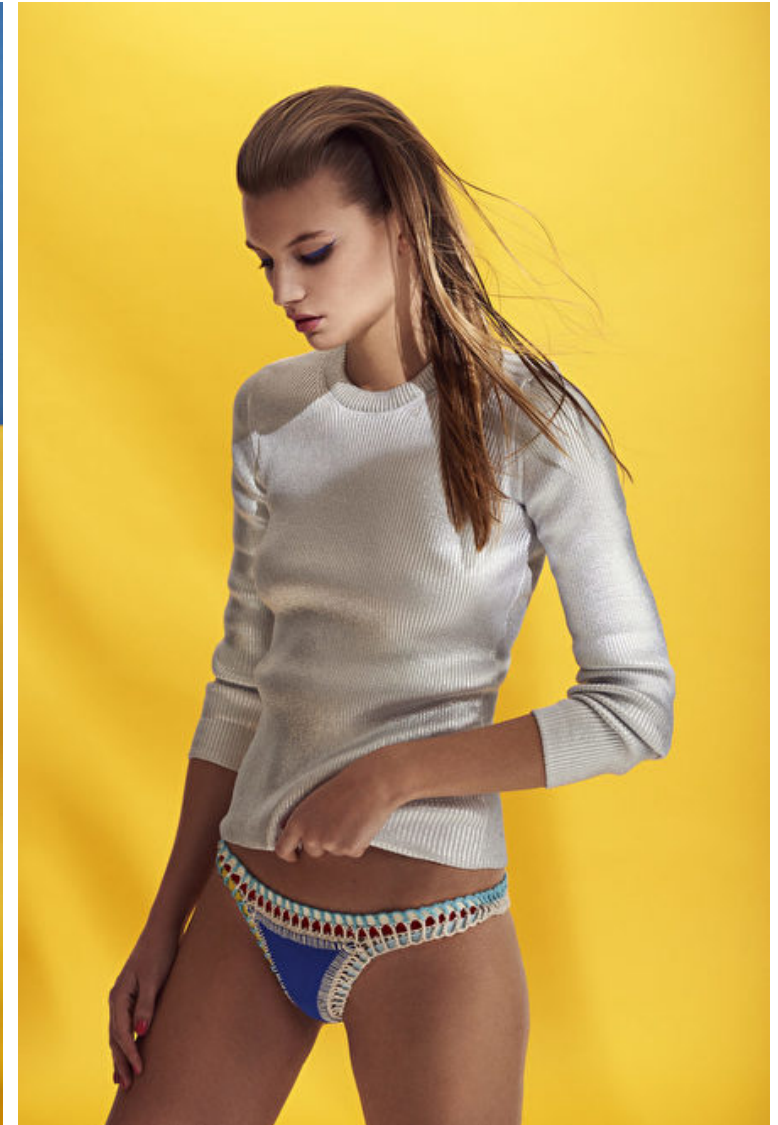

Modellink

Vasagatan 16, Goteborg, 41124, Goteborg, Sweden
Phone: 031-13 15 33 **Email:** info@modellink.se **Website:** http://modellink.se/

Anne Sofie List

Height 181cm / 5' 11.5"

Size EU/US 34 / 4

Bust 84cm / 33"

Waist 61cm / 24"

Hips 91cm / 36"

Shoes EU/US/UK 38 / 7.5 / 5

Eyes Blue

Hair Blond

Cup B