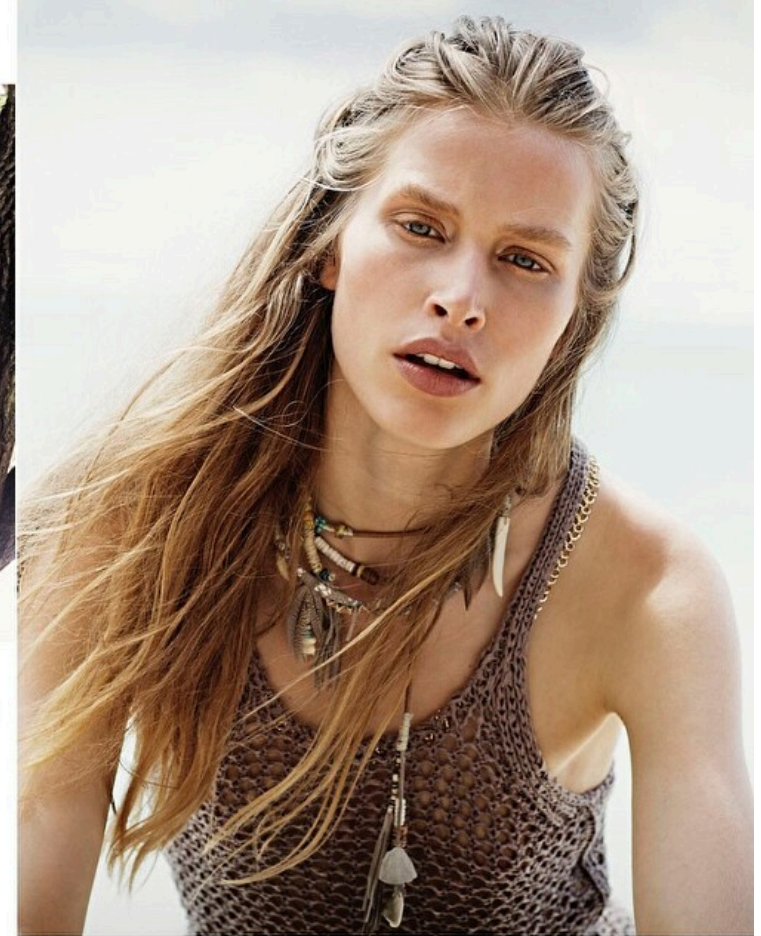

Modellink

Vasagatan 16, Goteborg, 41124, Goteborg, Sweden
Phone: 031-13 15 33 **Email:** info@modellink.se **Website:** http://modellink.se/

Annemara Post

Height 180cm / 5' 11.0"

Bust 84cm / 33"

Waist 64cm / 25"

Hips 94cm / 37"

Shoes EU/US/UK 40 / 9 / 7

Eyes Blue

Hair Blond

Cup B