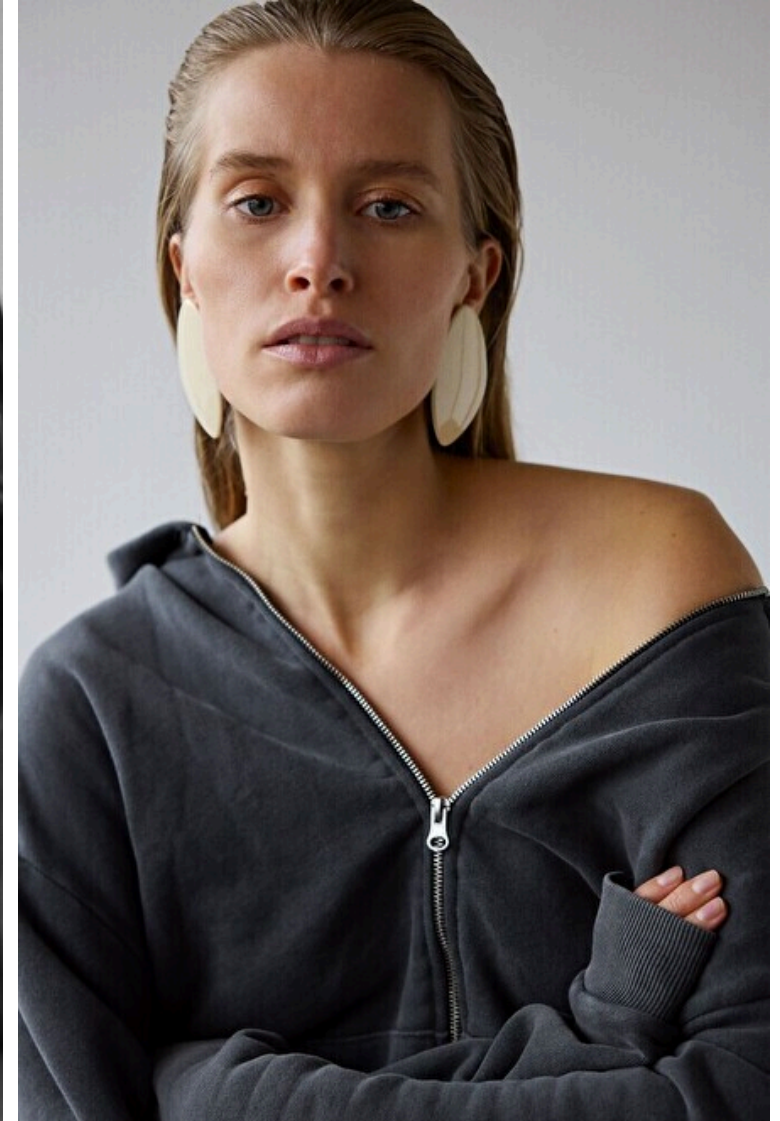

Modellink

Vasagatan 16, Goteborg, 41124, Goteborg, Sweden
Phone: 031-13 15 33 **Email:** info@modellink.se **Website:** <http://modellink.se/>

Annemara Post

Height 180cm / 5' 11.0"

Bust 84cm / 33"

Waist 64cm / 25"

Hips 94cm / 37"

Shoes EU/US/UK 40 / 9 / 7

Eyes Blue

Hair Blond

Cup B