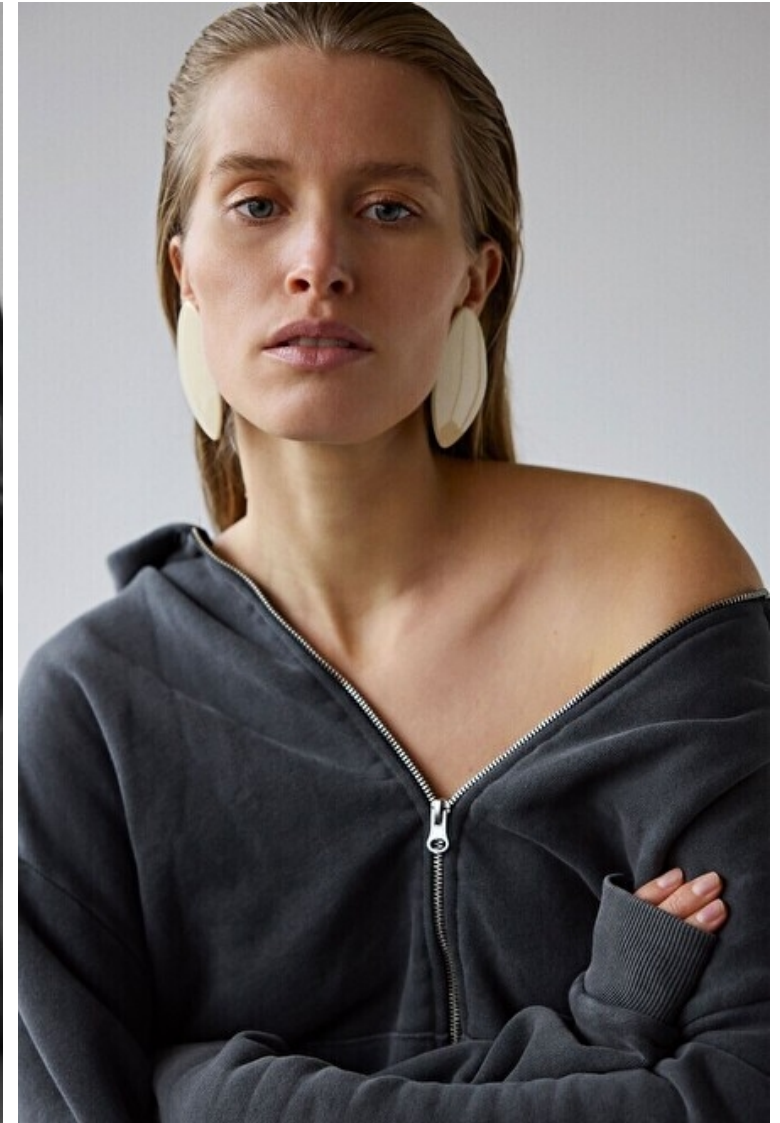

Annemara Post

Height 180cm / 5' 11.0"

Bust 88cm / 34.5"

Waist 70cm / 27.5"

Hips 95cm / 37.5"

Shoes EU/US/UK 40 / 9 / 7

Eyes Blue

Hair Blond

Cup B