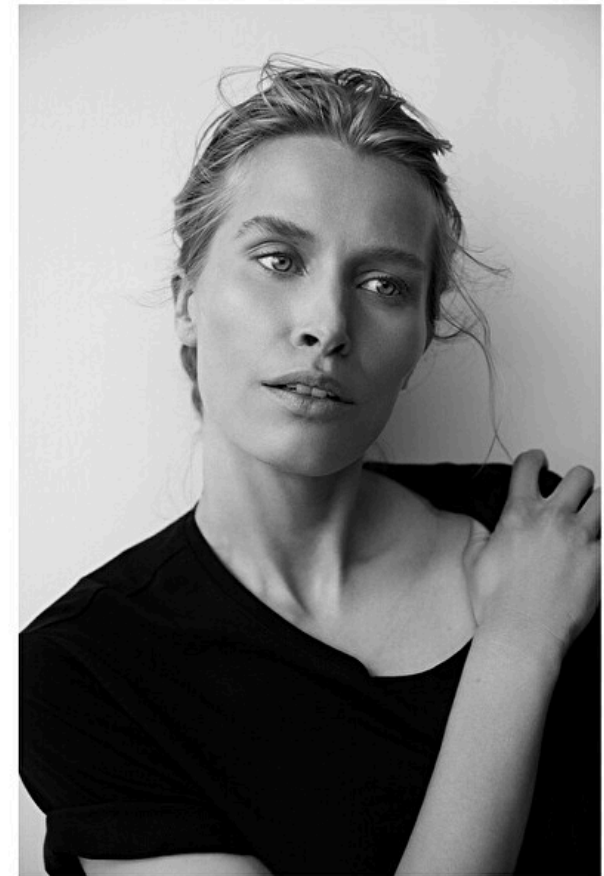

Modellink

Vasagatan 16, Goteborg, 41124, Goteborg, Sweden
Phone: 031-13 15 33 **Email:** info@modellink.se **Website:** http://modellink.se/

Annemara Post

Height 180cm / 5' 11.0"

Bust 84cm / 33"

Waist 64cm / 25"

Hips 94cm / 37"

Shoes EU/US/UK 40 / 9 / 7

Eyes Blue

Hair Blond

Cup B