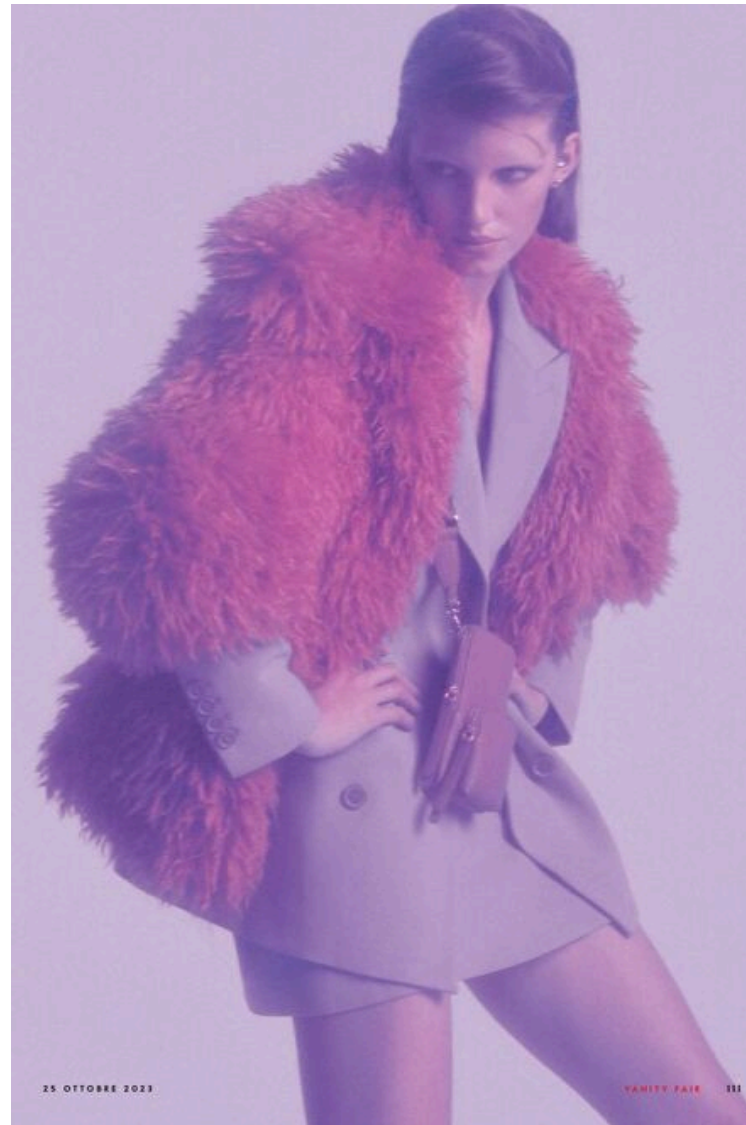

Modellink

Vasagatan 16, Goteborg, 41124, Goteborg, Sweden
Phone: 031-13 15 33 Email: info@modellink.se Website: http://modellink.se/

Antonia El Ghali

Height 179cm / 5' 10.5"

Bust 79cm / 31"

Waist 60cm / 23.5"

Hips 90cm / 35.5"

Shoes EU/US/UK 40 / 9 / 7

Eyes Green

Hair Blond

Cup A