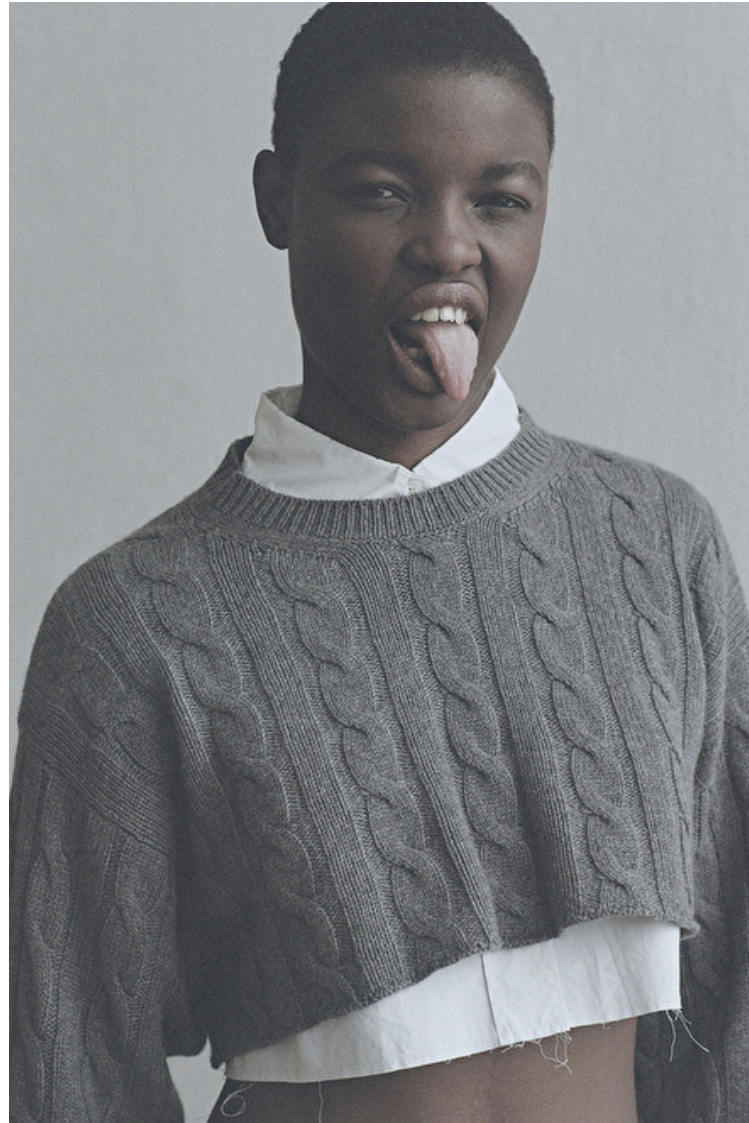

## Anya Ekung

Height 181cm / 5' 11.5"

Bust 77cm / 30.5"

Waist 61cm / 24"

Hips 89cm / 35"

Shoes EU/US/UK 40.5 / 9.5 / 7

Hair Dark brown

Eyes Black