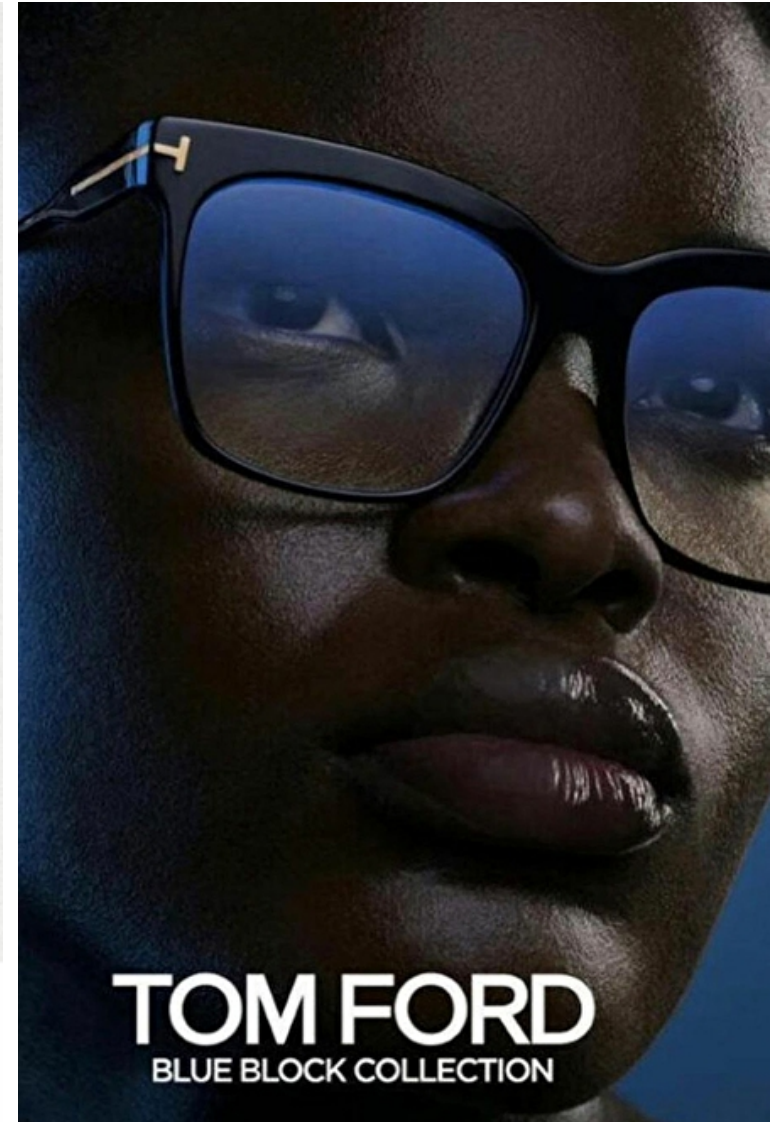

Anya Ekung

Height 181cm / 5' 11.5"

Bust 80cm / 31.5"

Waist 61cm / 24"

Hips 89cm / 35"

Shoes EU/US/UK 40.5 / 9.5 / 7

Hair Dark brown

Eyes Black

ALAÏA