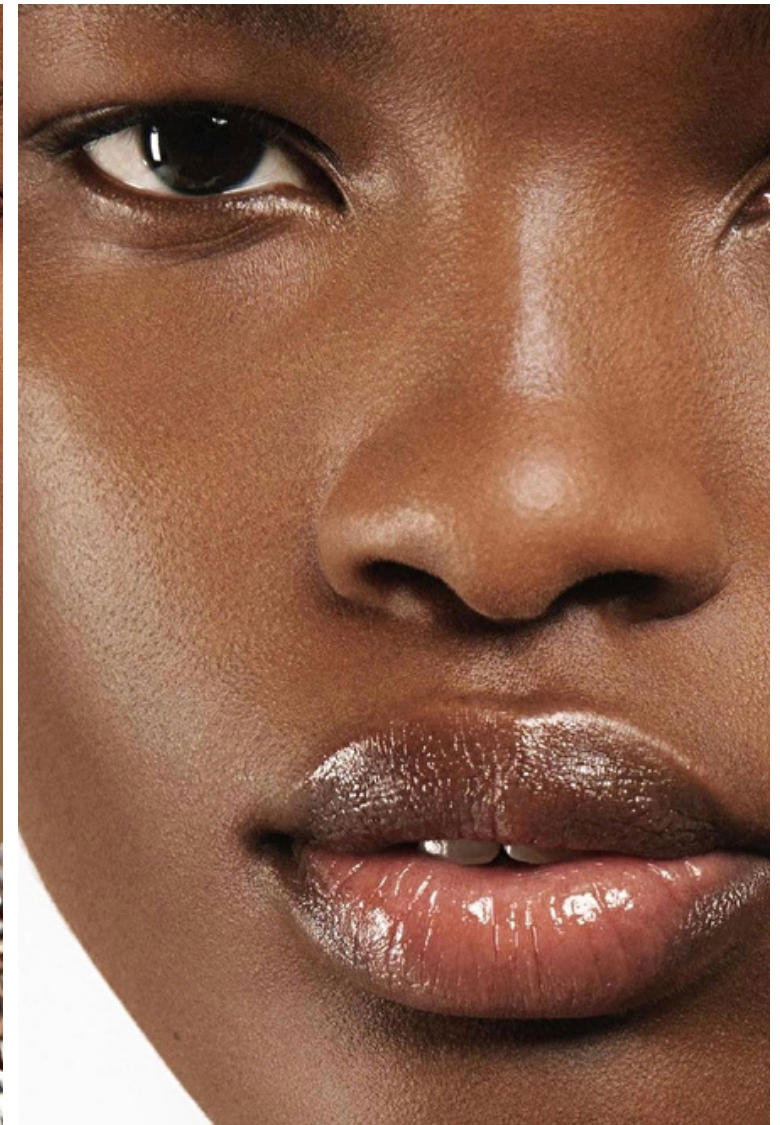

## Anya Ekung

Height 181cm / 5' 11.5"

Bust 77cm / 30.5"

Waist 61cm / 24"

Hips 89cm / 35"

Shoes EU/US/UK 40.5 / 9.5 / 7

Hair Dark brown

Eyes Black