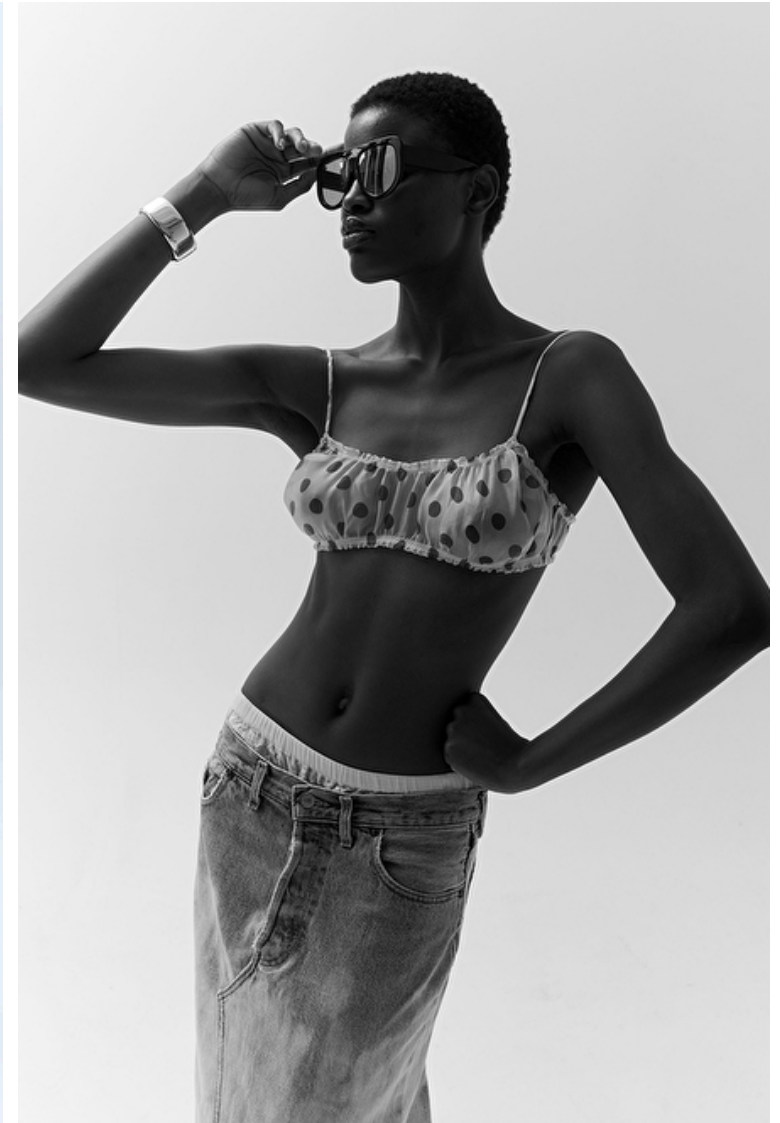

## Anya Ekung

Height 181cm / 5' 11.5"

Bust 77cm / 30.5"

Waist 61cm / 24"

Hips 89cm / 35"

Shoes EU/US/UK 40.5 / 9.5 / 7

Hair Dark brown

Eyes Black