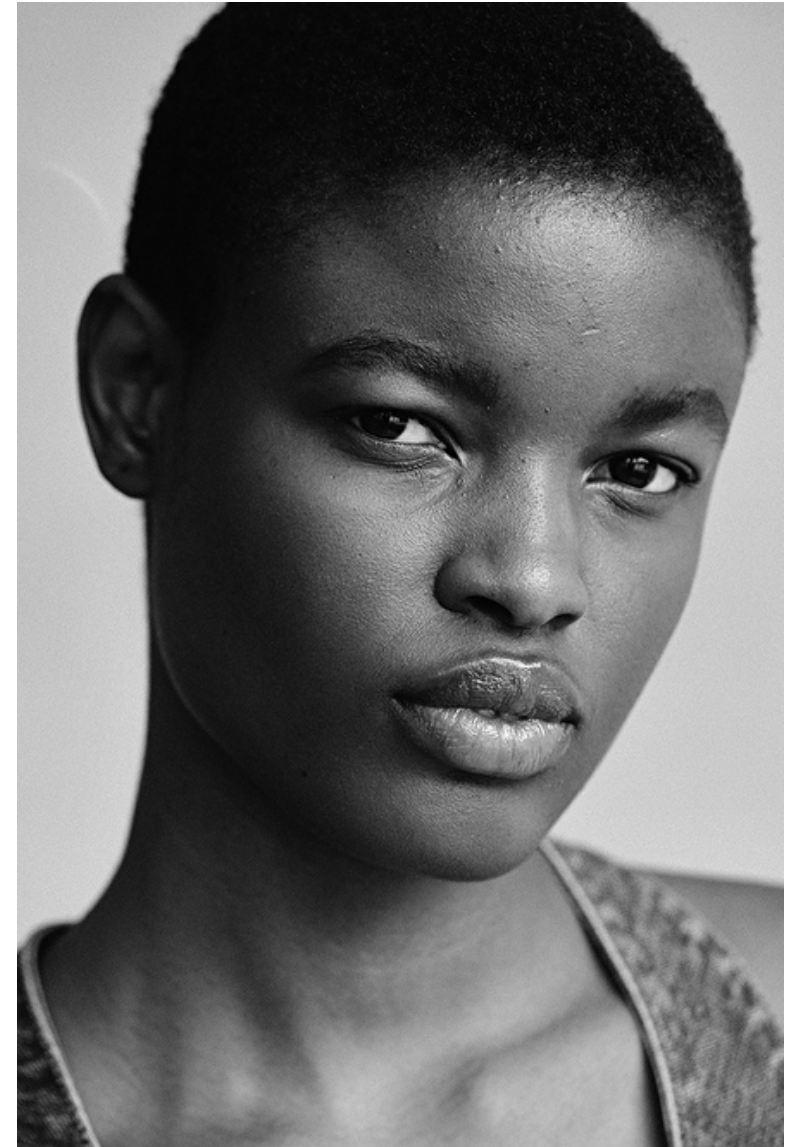

## Anya Ekung

Height 181cm / 5' 11.5"

Bust 77cm / 30.5"

Waist 61cm / 24"

Hips 89cm / 35"

Shoes EU/US/UK 40.5 / 9.5 / 7

Hair Dark brown

Eyes Black