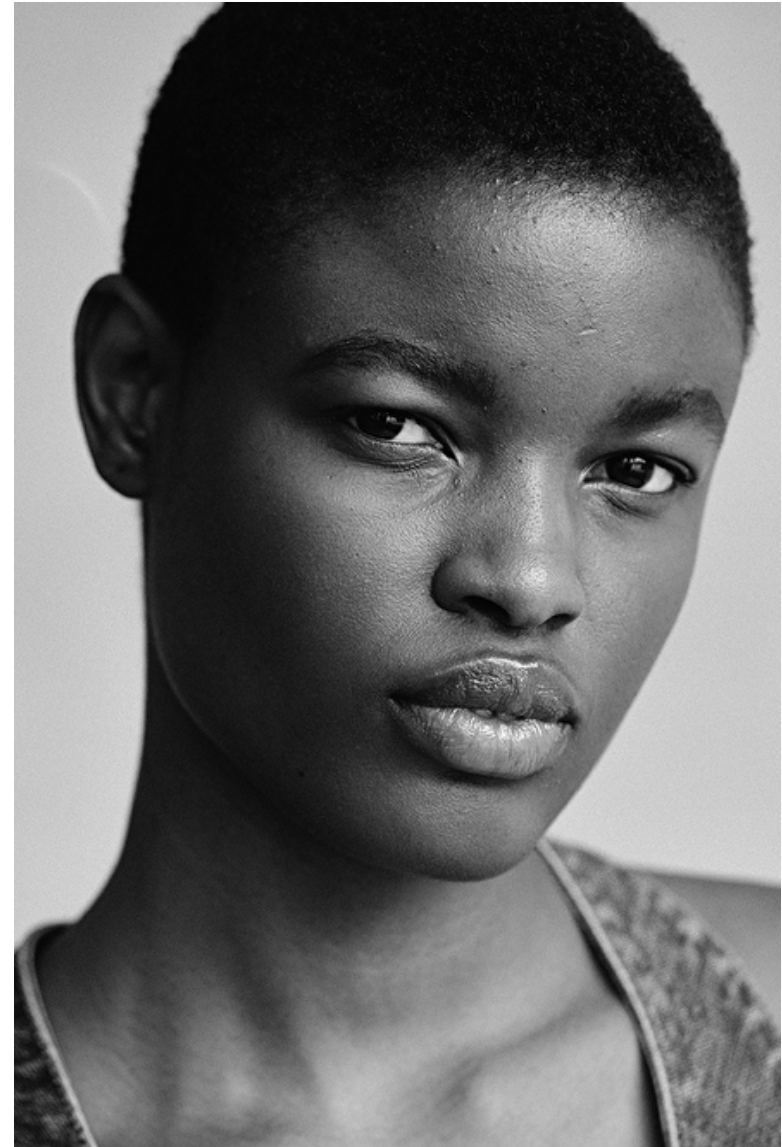

Anya Ekung

Height 181cm / 5' 11.5"

Bust 80cm / 31.5"

Waist 61cm / 24"

Hips 89cm / 35"

Shoes EU/US/UK 40.5 / 9.5 / 7

Hair Dark brown

Eyes Black