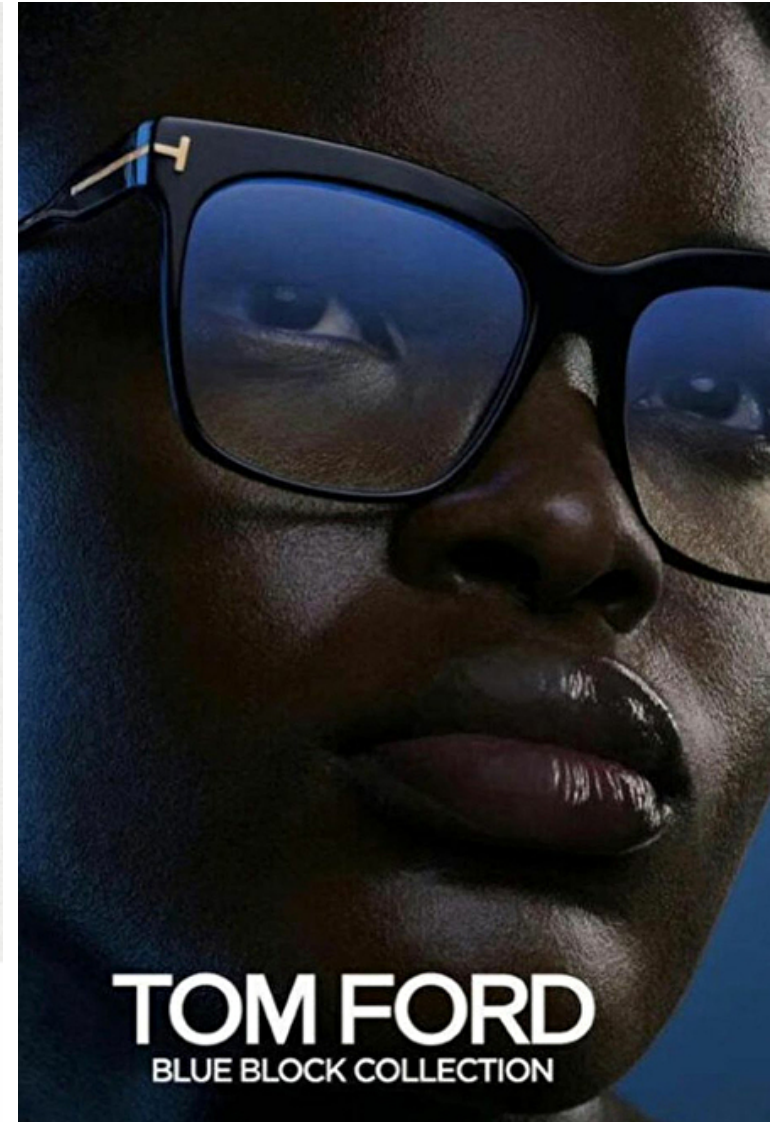

Modellink

Vasagatan 16, Goteborg, 41124, Goteborg, Sweden
Phone: 031-13 15 33 **Email:** info@modellink.se **Website:** http://modellink.se/

Anya Ekung

Height 181cm / 5' 11.5"

Bust 77cm / 30.5"

Waist 61cm / 24"

Hips 89cm / 35"

Shoes EU/US/UK 40.5 / 9.5 / 7

Hair Dark brown

Eyes Black

ALAÏA