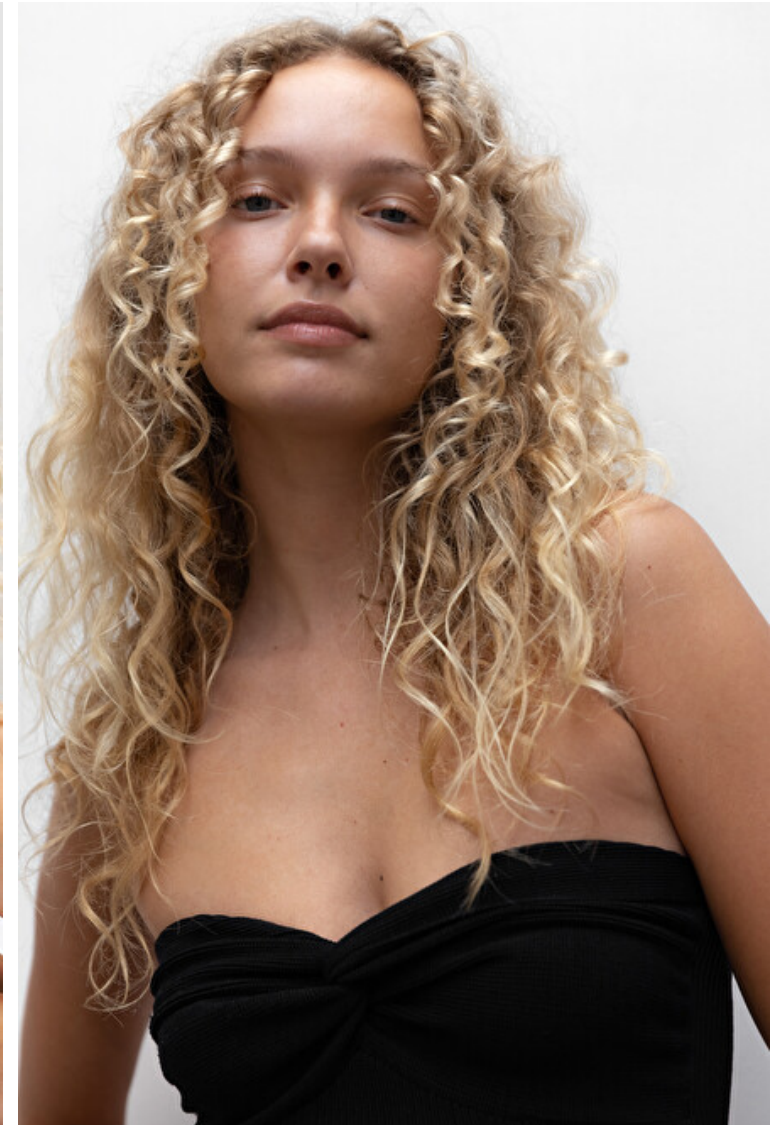

Modellink

Vasagatan 16, Goteborg, 41124, Goteborg, Sweden
Phone: 031-13 15 33 **Email:** info@modellink.se **Website:** http://modellink.se/

Babette Vivian

Height 178cm / 5' 10.0"

Bust 82cm / 32.5"

Waist 63cm / 25"

Hips 89cm / 35"

Shoes EU/US/UK 39 / 8 / 6

Eyes Blue grey

Hair Blond

Cup B/C