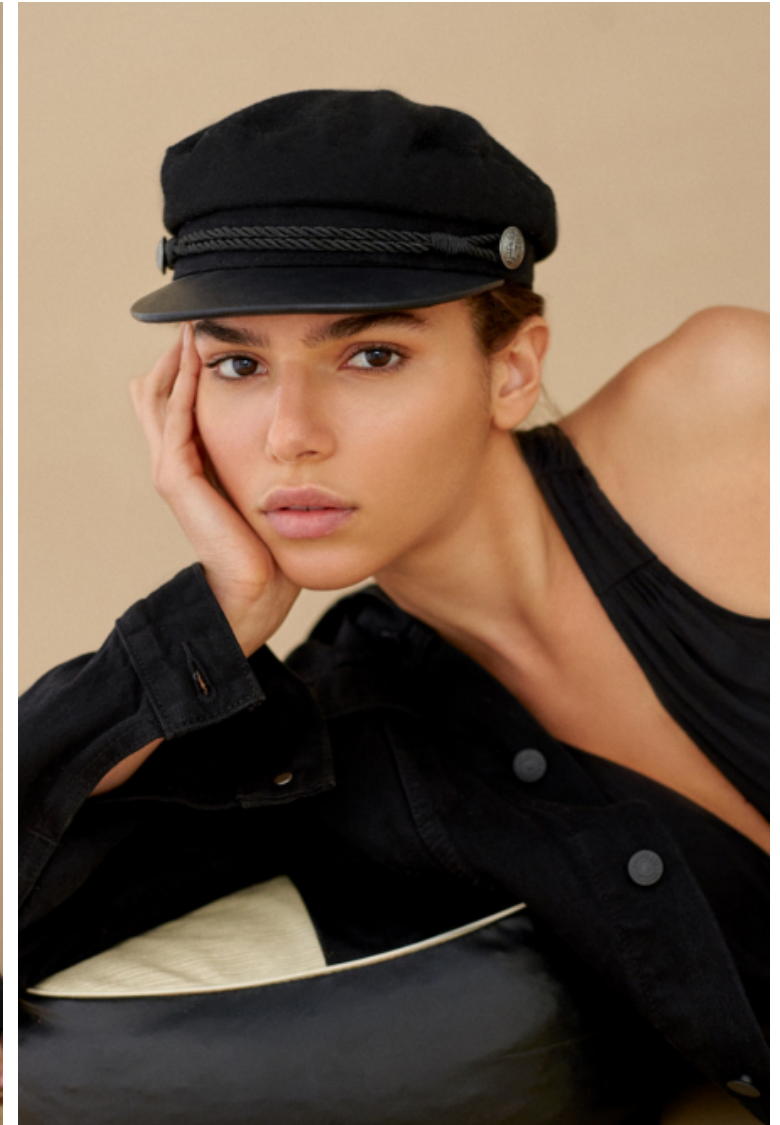

Bust 81cm / 32"

Waist 60cm / 23.5"

Hips 89cm / 35"

Shoes EU/US/UK 39 / 8 / 6

Eyes Brown

Hair Dark brown

Cup C

Modellink