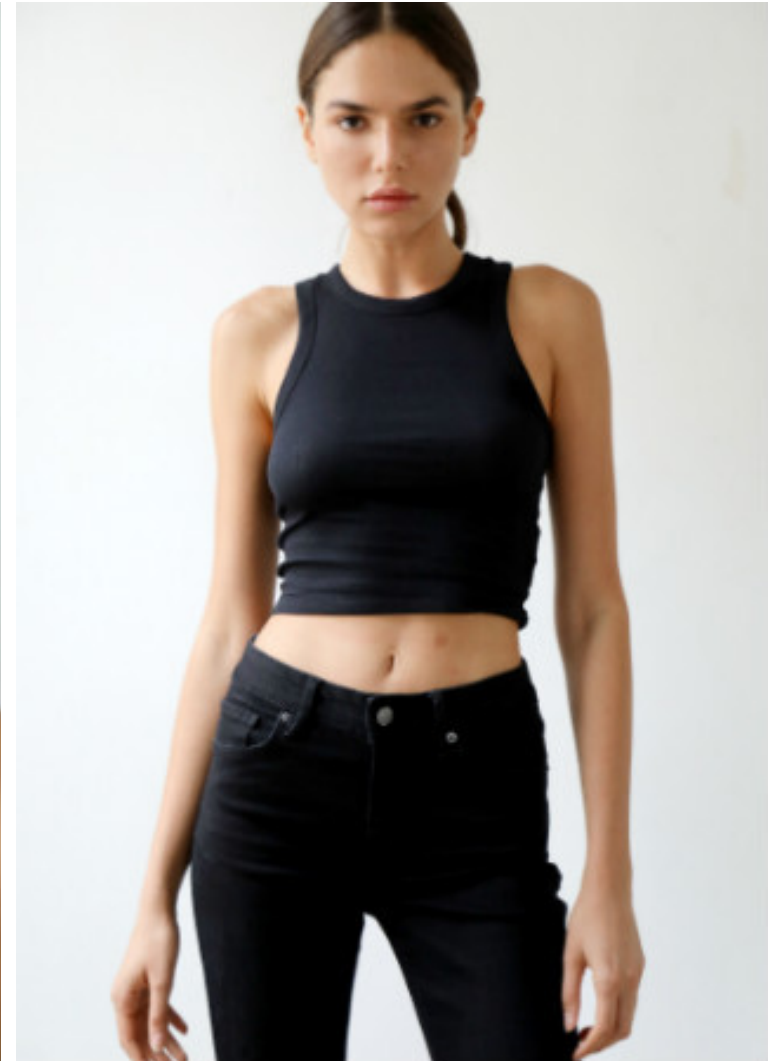

Modellink

Vasagatan 16, Goteborg, 41124, Goteborg, Sweden
Phone: 031-13 15 33 **Email:** info@modellink.se **Website:** <http://modellink.se/>

Bea Santana

Height 176cm / 5' 9.5"

Size EU/US 36 / 6

Bust 81cm / 32"

Waist 60cm / 23.5"

Hips 89cm / 35"

Shoes EU/US/UK 39 / 8 / 6

Eyes Brown

Hair Dark brown

Cup C