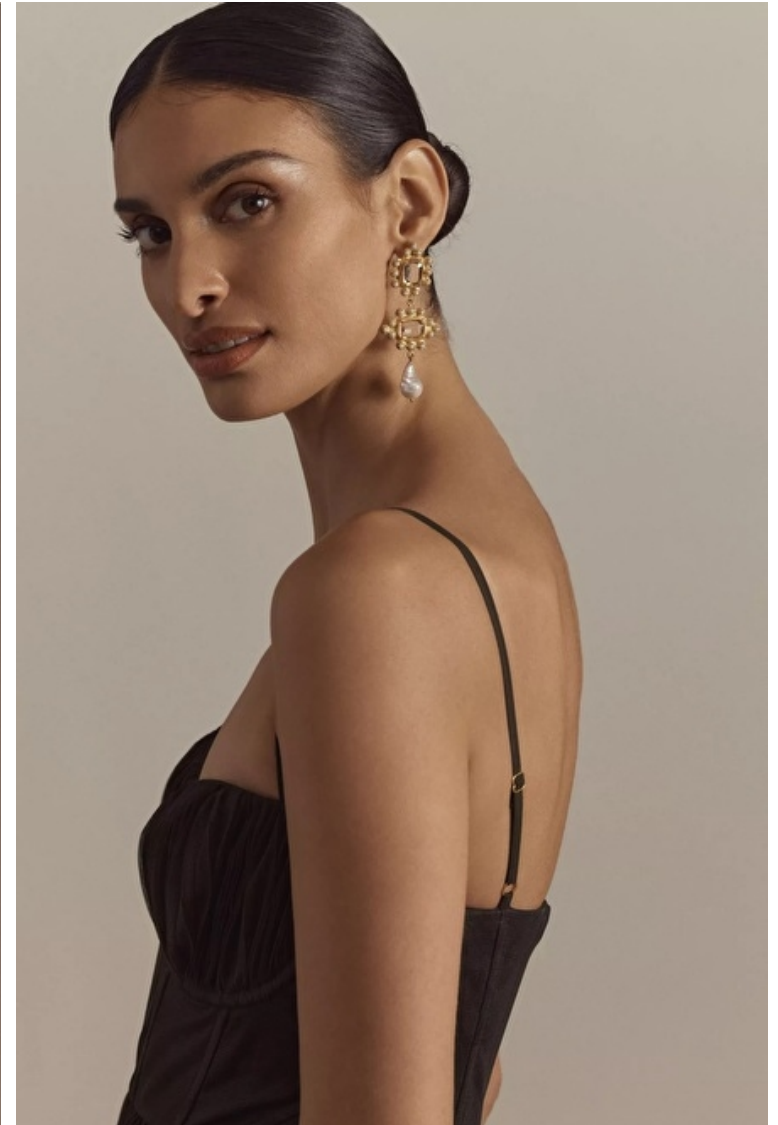

Beatriz Martinello

Height 180cm / 5' 11.0"

Bust 81cm / 32"

Waist 61cm / 24"

Hips 91cm / 36"

Shoes EU/US/UK 41 / 9.5 / 8

Eyes Black

Hair Brown

Cup C