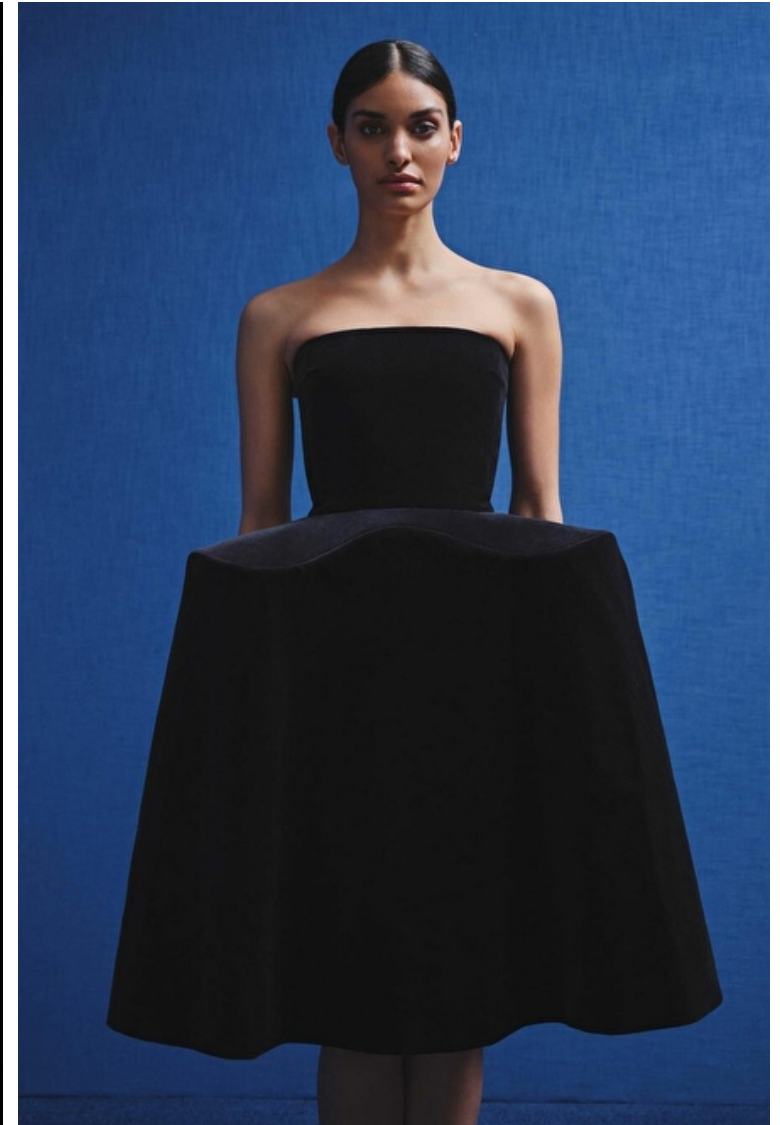

Beatriz Martinello

Height 180cm / 5' 11.0"

Bust 81cm / 32"

Waist 61cm / 24"

Hips 91cm / 36"

Shoes EU/US/UK 41 / 9.5 / 8

Eyes Black

Hair Brown

Cup C