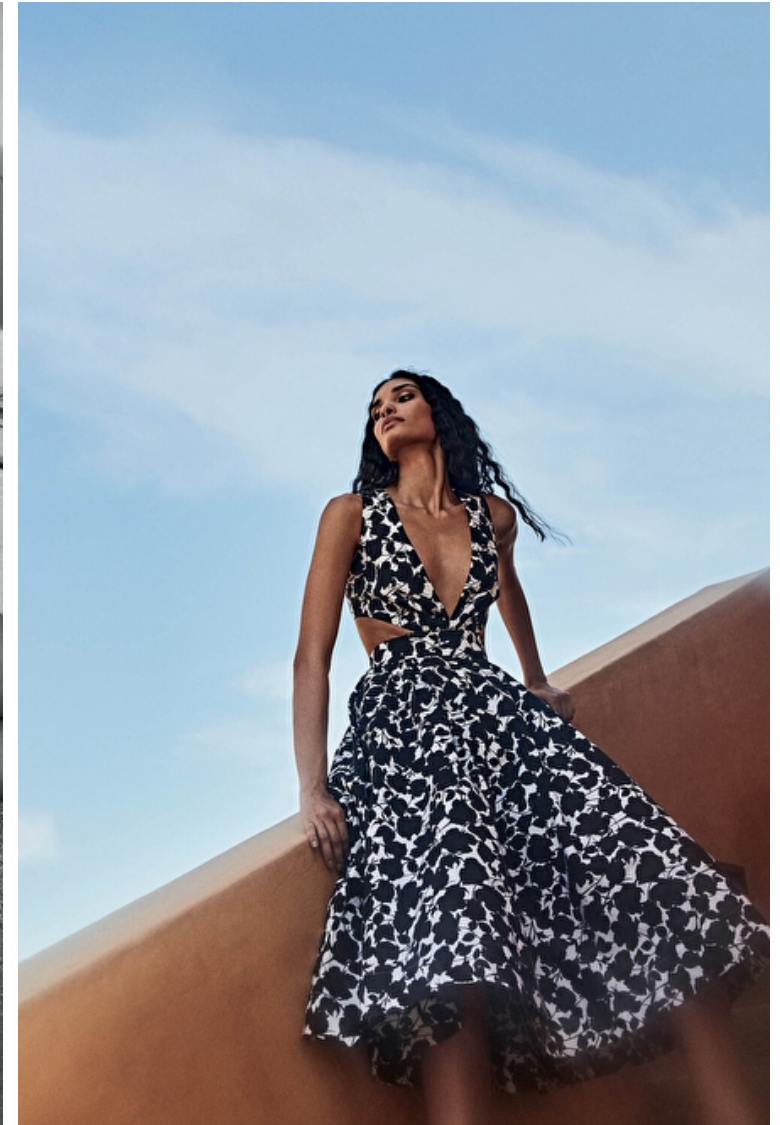

Beatriz Martinello

Height 180cm / 5' 11.0"

Bust 81cm / 32"

Waist 61cm / 24"

Hips 91cm / 36"

Shoes EU/US/UK 41 / 9.5 / 8

Eyes Black

Hair Brown

Cup C