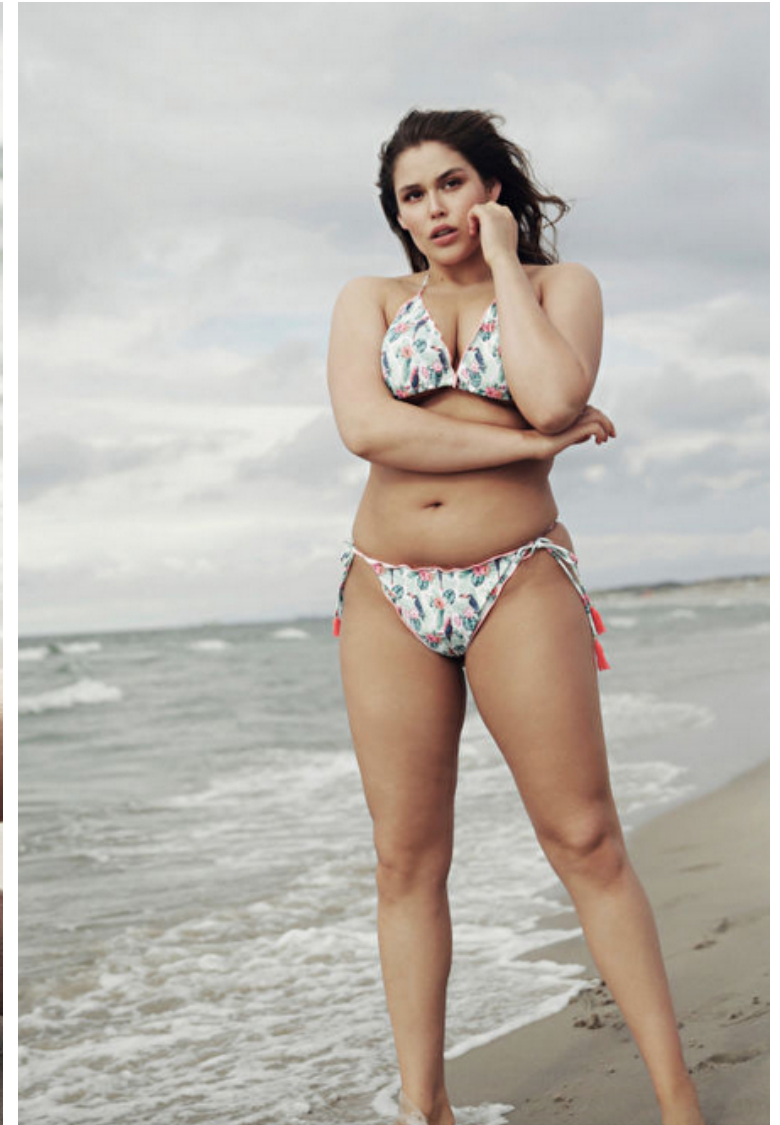

Modellink

Vasagatan 16, Goteborg, 41124, Goteborg, Sweden
Phone: 031-13 15 33 **Email:** info@modellink.se **Website:** http://modellink.se/

Bella Olguin

Height 175cm / 5' 9.0"

Bust 112cm / 44"

Waist 89cm / 35"

Hips 116cm / 45.5"

Shoes EU/US/UK 40 / 9 / 7

Eyes Green

Hair Brown

Cup D