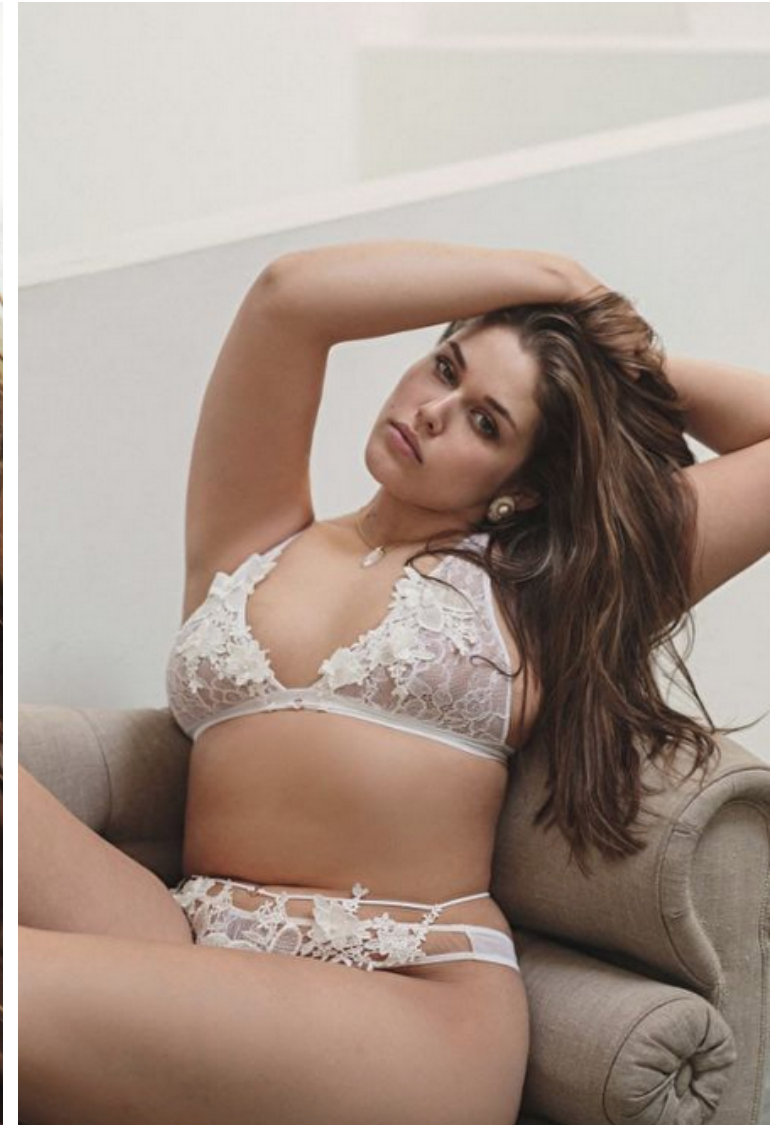

Modellink

Vasagatan 16, Goteborg, 41124, Goteborg, Sweden
Phone: 031-13 15 33 **Email:** info@modellink.se **Website:** http://modellink.se/

Bella Olguin

Height 175cm / 5' 9.0"

Bust 112cm / 44"

Waist 89cm / 35"

Hips 116cm / 45.5"

Shoes EU/US/UK 40 / 9 / 7

Eyes Green

Hair Brown

Cup D