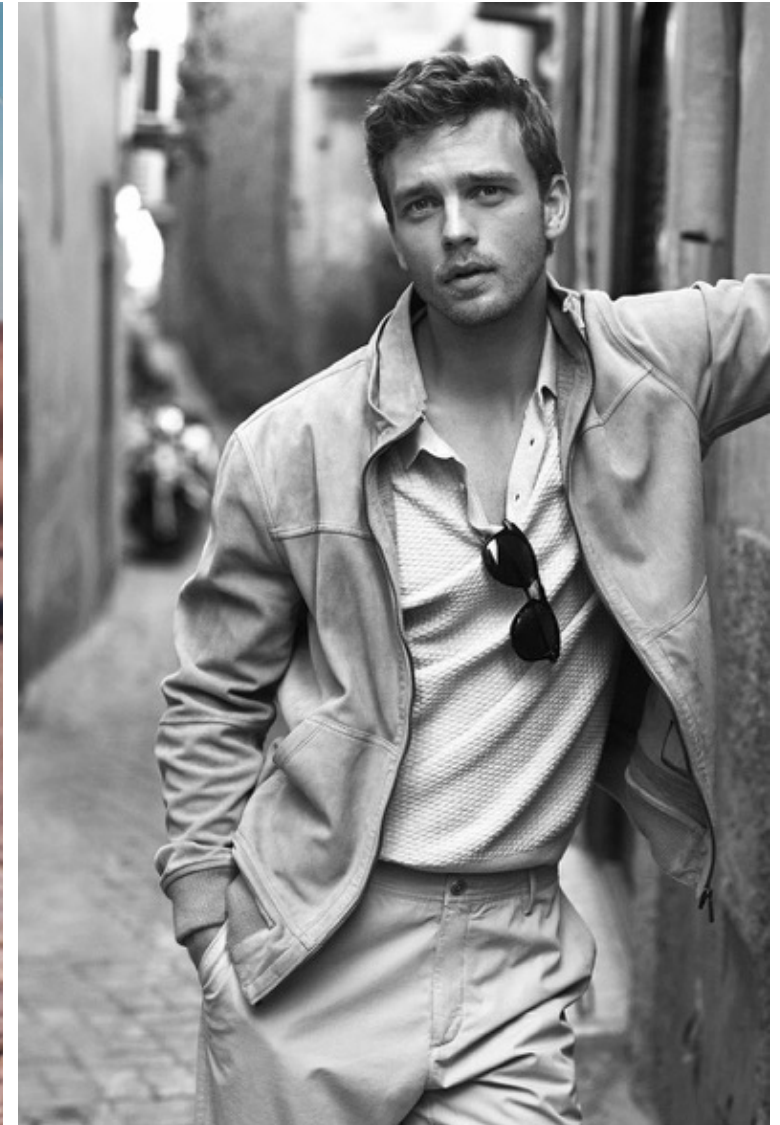

Benjamin Eidem

Height 185cm / 6' 1.0"

Size EU/US 46 / 16

Chest 85cm / 33.5"

Waist 68cm / 27"

Hips 90cm / 35.5"

Shoes EU/US/UK 43 / 10.5 / 9

Eyes Blue

Hair Dark blond