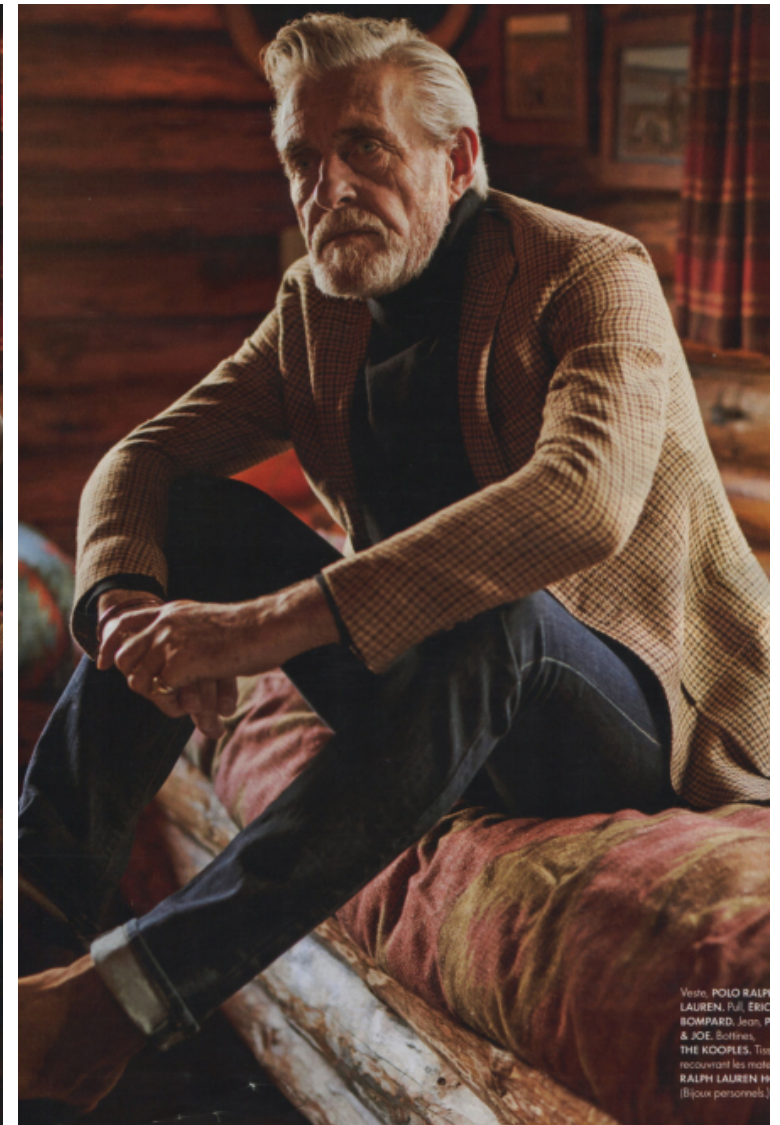

Modellink

Vasagatan 16, Goteborg, 41124, Goteborg, Sweden
Phone: 031-13 15 33 Email: info@modellink.se Website: http://modellink.se/

Bernard Fouquet

Height 186cm / 6' 1.0"

Size EU/US 52 / 22

Chest 108cm / 42.5"

Waist 85cm / 33.5"

Hips 105cm / 41.5"

Shoes EU/US/UK 44 / 11 / 9.5

Eyes Blue

Hair Grey