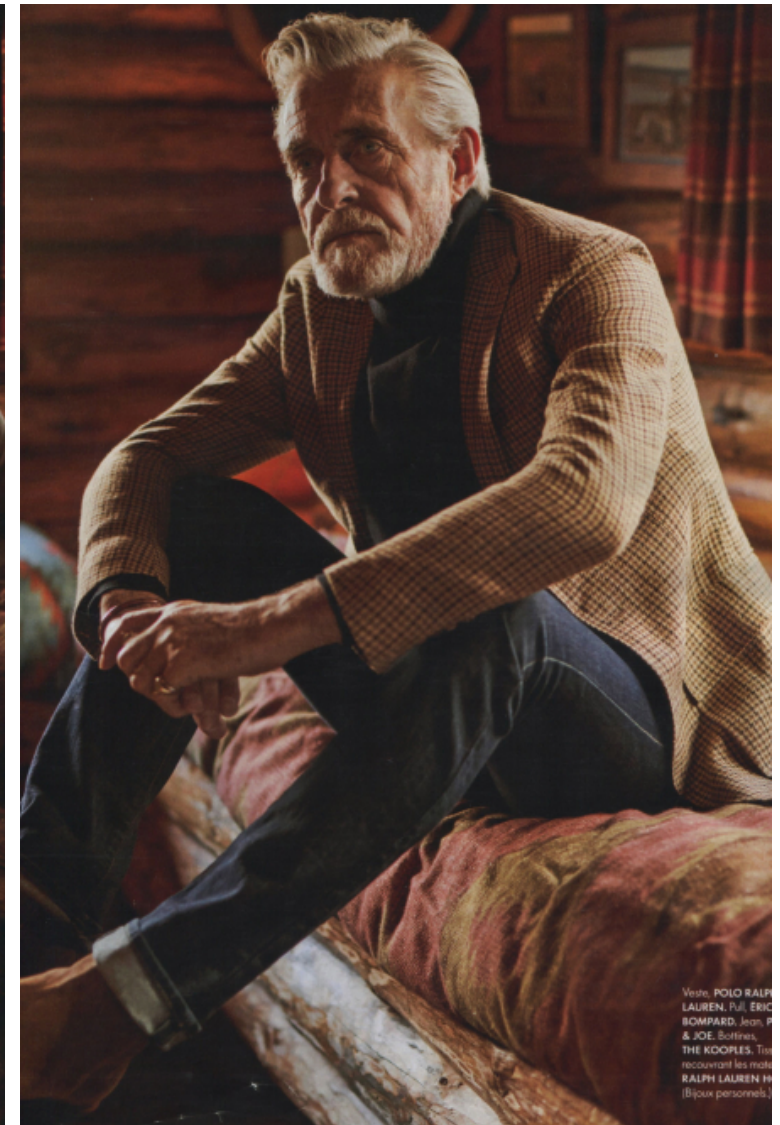

Modellink

Vasagatan 16, Goteborg, 41124, Goteborg, Sweden
Phone: 031-13 15 33 Email: info@modellink.se Website: http://modellink.se/

Bernard Fouquet

Height 186cm / 6' 1.0"

Size EU/US 52 / 22

Chest 108cm / 42.5"

Waist 85cm / 33.5"

Hips 105cm / 41.5"

Shoes EU/US/UK 44 / 11 / 9.5

Eyes Blue

Hair Grey