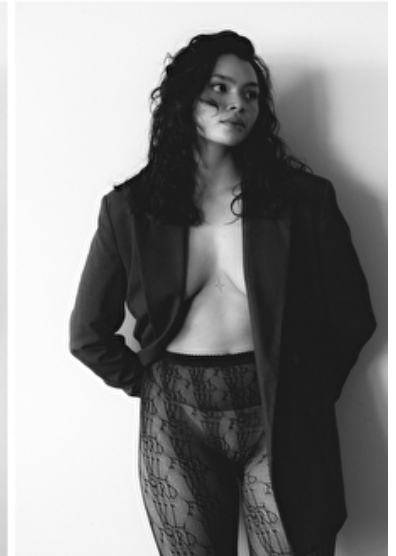

Bust 91cm / 36"

Waist 76cm / 30"

Hips 109cm / 43"

Shoes EU/US/UK 40 / 9 / 7

Eyes Brown

Hair Dark brown

Cup D

Modellink