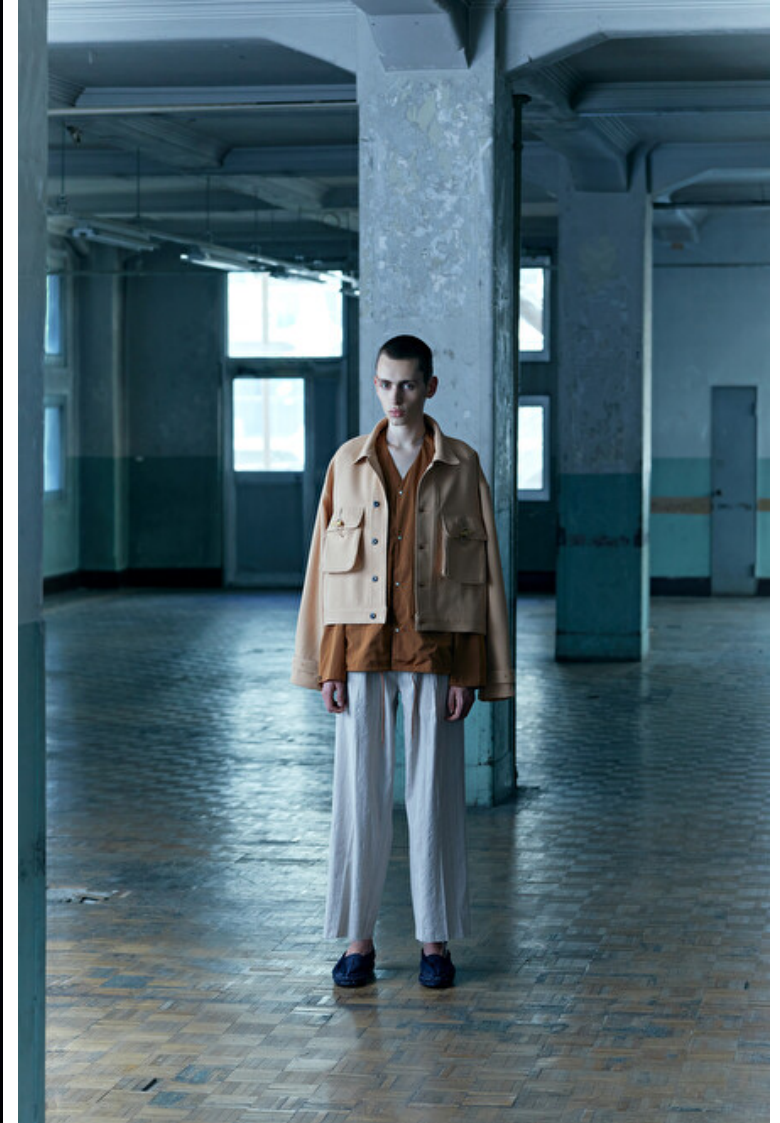

Modellink

Vasagatan 16, Goteborg, 41124, Goteborg, Sweden
Phone: 031-13 15 33 **Email:** info@modellink.se **Website:** <http://modellink.se/>

Boris Avramov

Height 185cm / 6' 1.0"

Bust/Chest 87cm / 34.5"

Waist 63cm / 25"

Hips 90cm / 35.5"

Shoes EU/US/UK 42.5 / 11 / 9

Eyes Green

Hair Dark blond