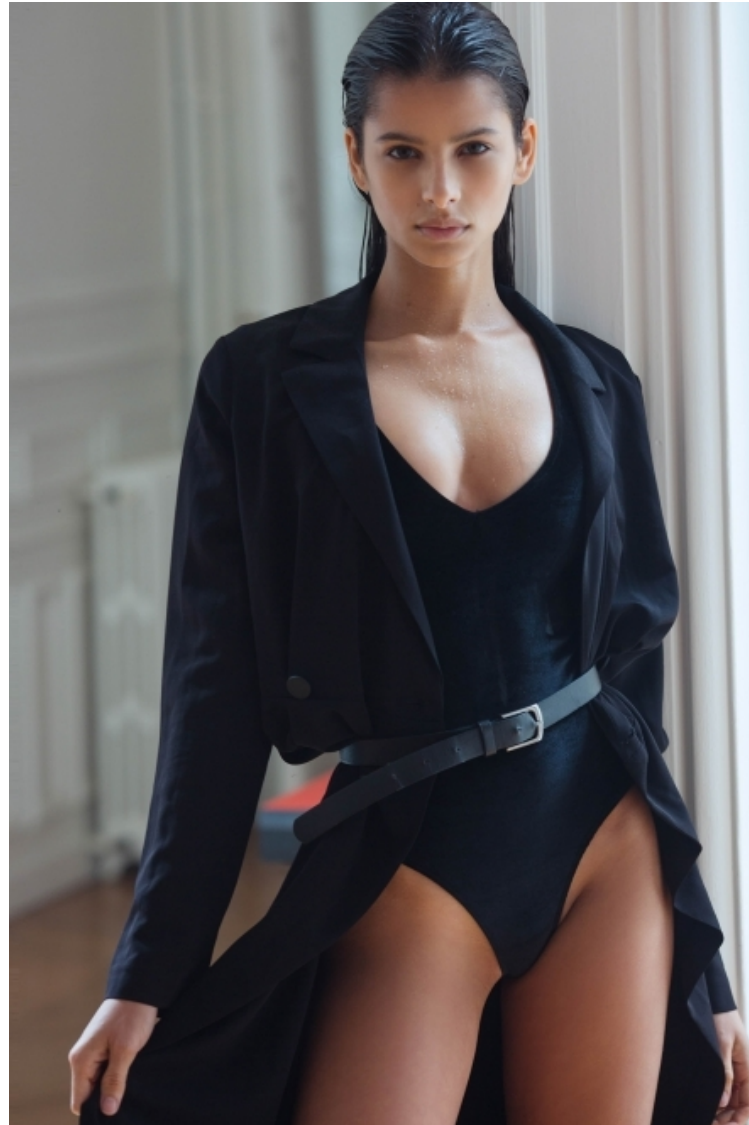

Bruna Lirio

Height 178cm / 5' 10.0"

Bust 81cm / 32"

Waist 59cm / 23"

Hips 88cm / 34.5"

Shoes EU/US/UK 37 / 6.5 / 4

Eyes Green

Hair Brown

Cup C