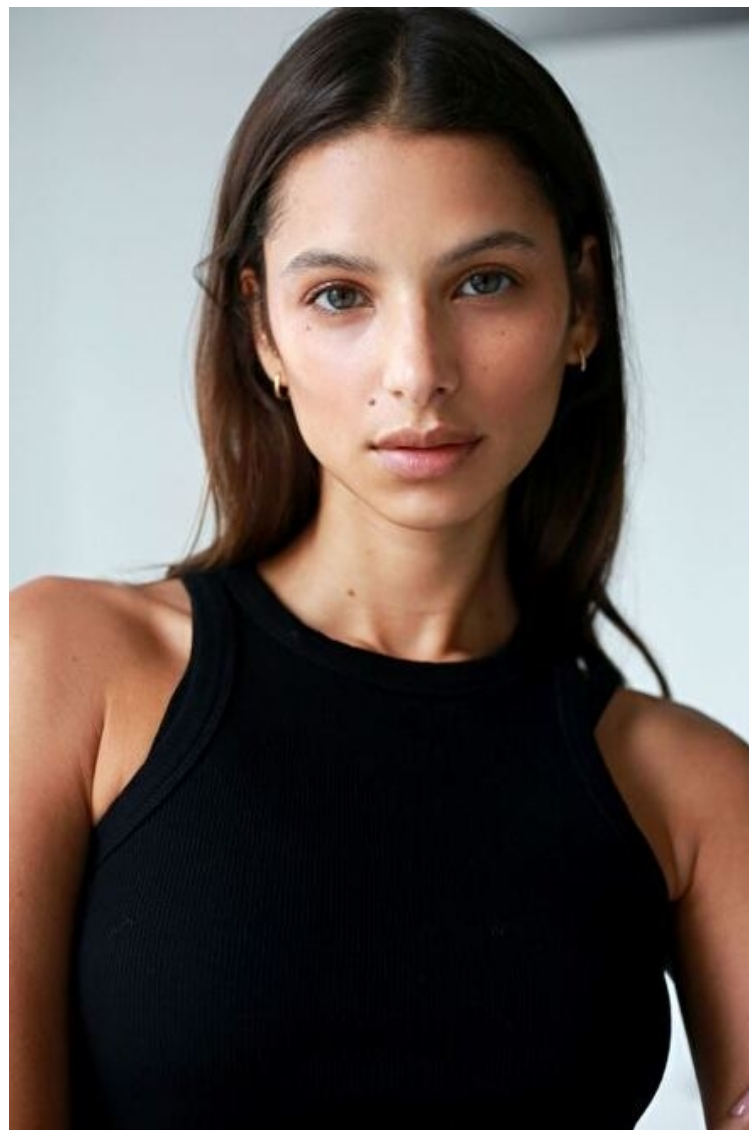

Bruna Lirio

Height 178cm / 5' 10.0"

Bust 81cm / 32"

Waist 59cm / 23"

Hips 88cm / 34.5"

Shoes EU/US/UK 37 / 6.5 / 4

Eyes Green

Hair Brown

Cup C