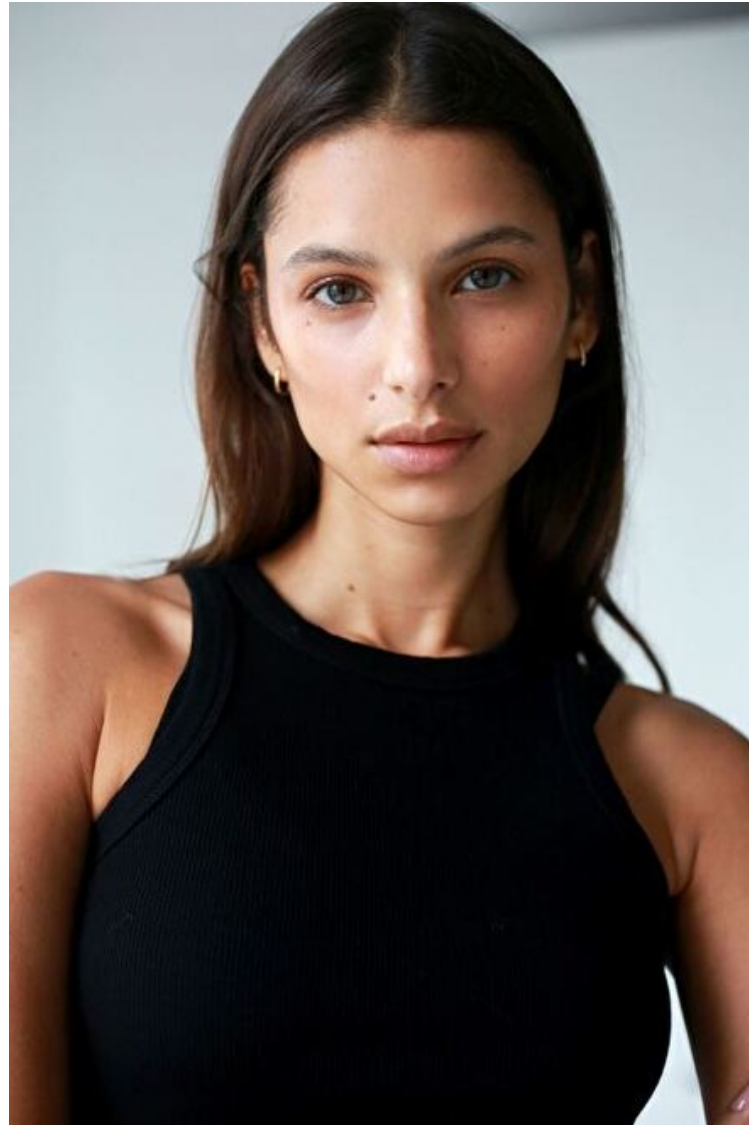

Modellink

Vasagatan 16, Goteborg, 41124, Goteborg, Sweden
Phone: 031-13 15 33 **Email:** info@modellink.se **Website:** http://modellink.se/

Bruna Lirio

Height 178cm / 5' 10.0"

Bust 81cm / 32"

Waist 59cm / 23"

Hips 88cm / 34.5"

Shoes EU/US/UK 37 / 6.5 / 4

Eyes Green

Hair Brown

Cup C