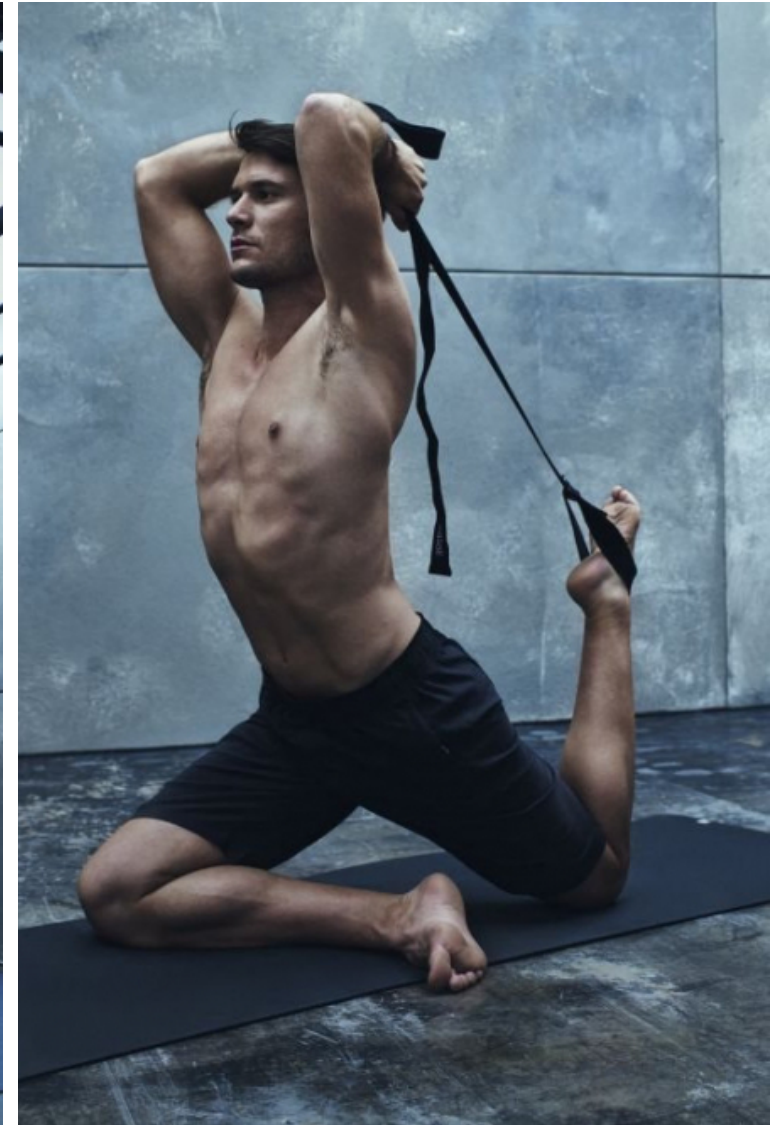

Chest 98cm / 38.5"

Waist 76cm / 30"

Hips 93cm / 36.5"

Shoes EU/US/UK 43 / 10.5 / 9

Eyes Brown

Hair Brown

Modellink

Vasagatan 16, Goteborg, 41124, Goteborg, Sweden
Phone: 031-13 15 33 **Email:** info@modellink.se **Website:** http://modellink.se/