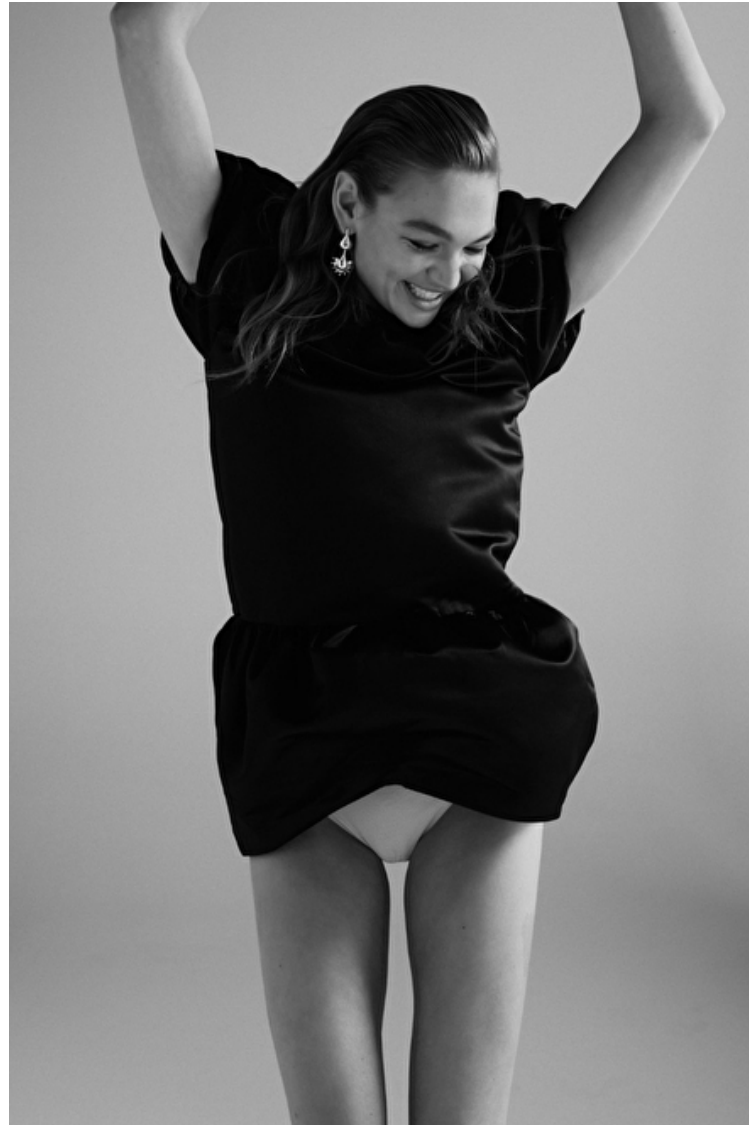

Waist 66cm / 26"

Hips 89cm / 35"

Shoes EU/US/UK 41 / 9.5 / 8

Eyes Hazel

Hair Blond

Cup C

Cami Opp

Height 180cm / 5' 11.0"