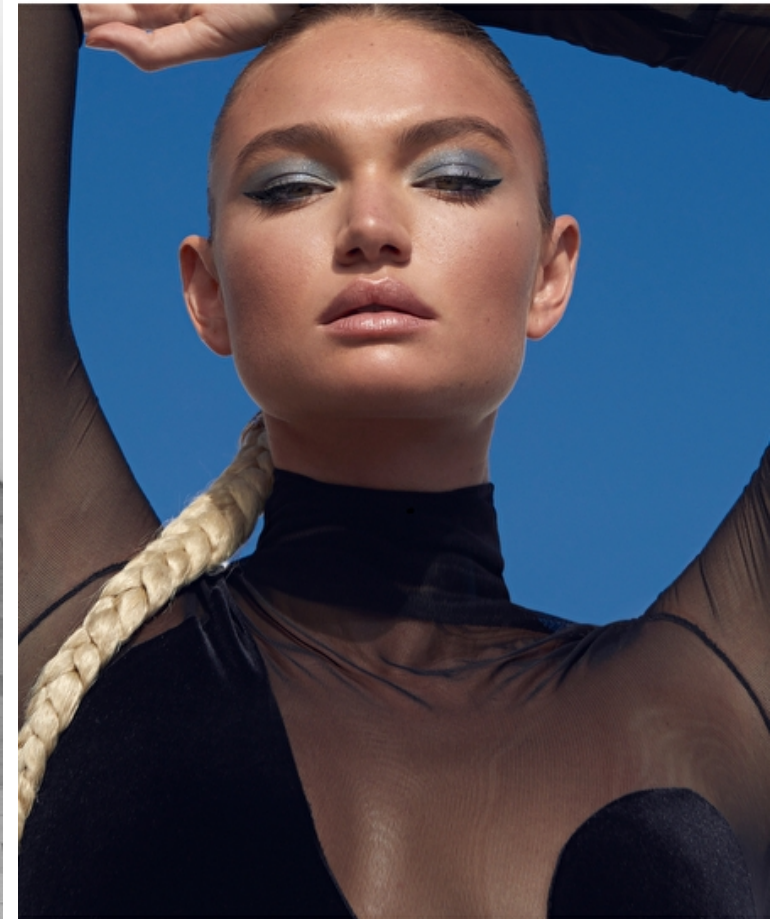

BAZAAR BEAUTY