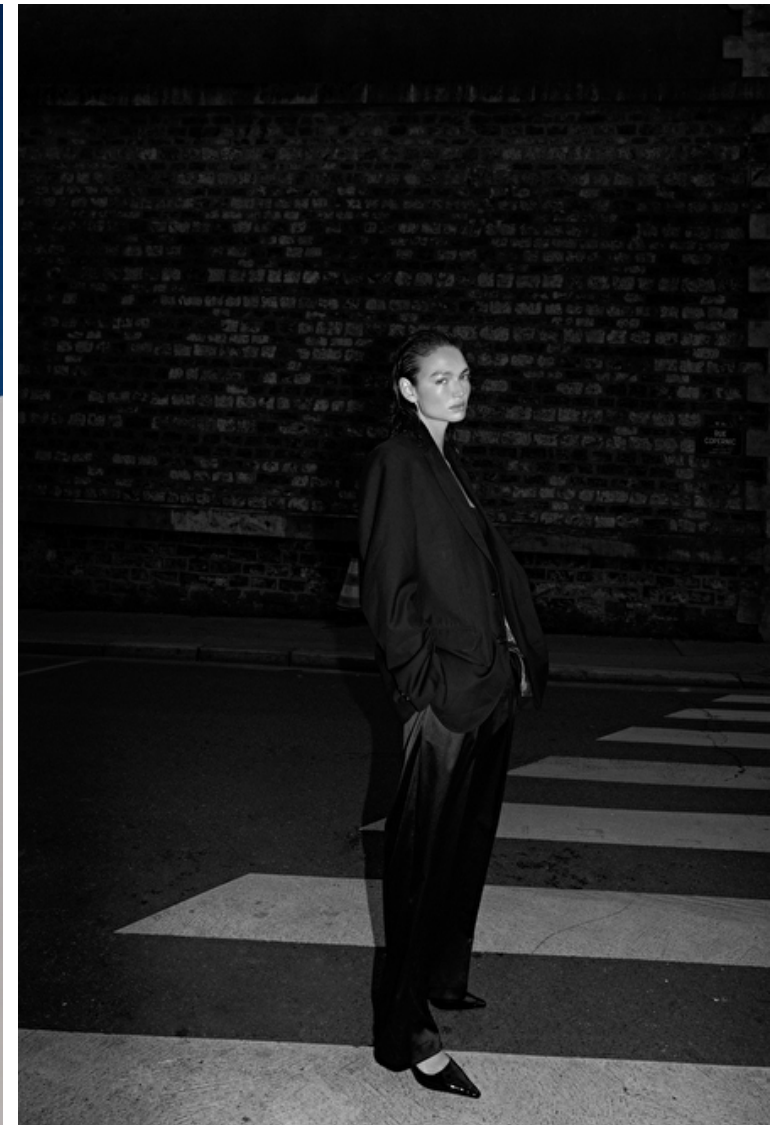

Cami Opp

Height 180cm / 5' 11.0"

Bust 86cm / 34"

Waist 66cm / 26"

Hips 89cm / 35"

Shoes EU/US/UK 41 / 9.5 / 8

Eyes Hazel

Hair Blond

Cup C