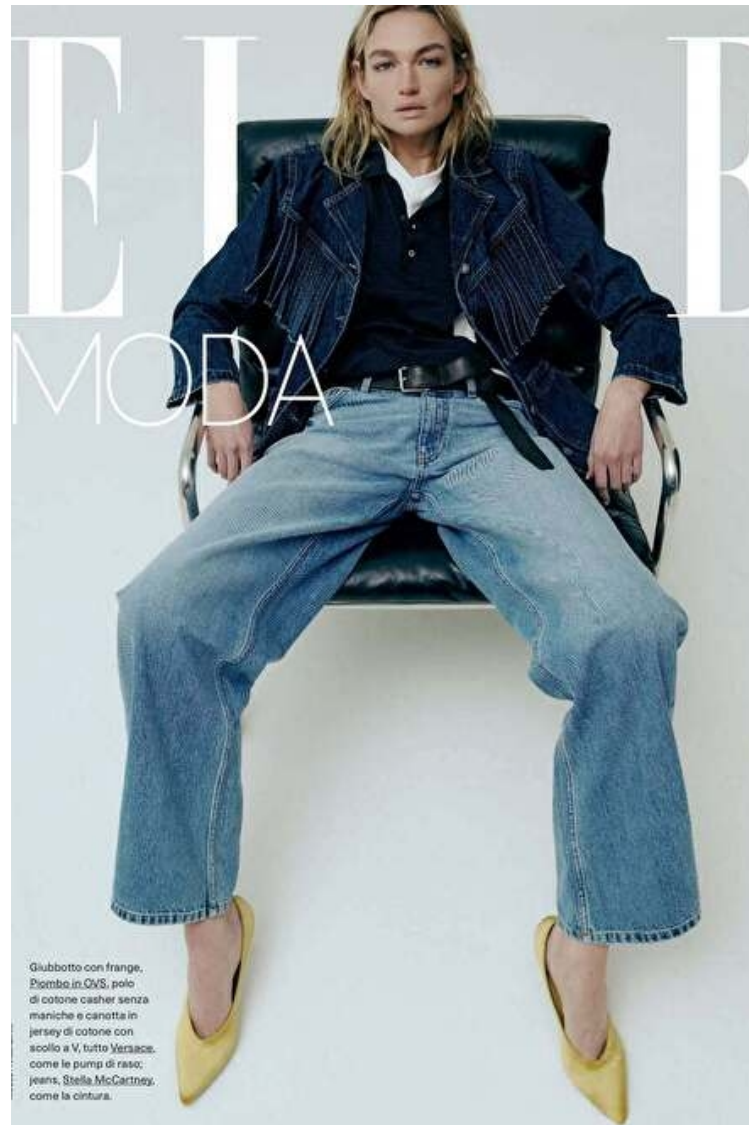

Cami Opp

Height 180cm / 5' 11.0"

Bust 86cm / 34"

Waist 66cm / 26"

Hips 89cm / 35"

Shoes EU/US/UK 41 / 9.5 / 8

Eyes Hazel

Hair Blond

Cup C