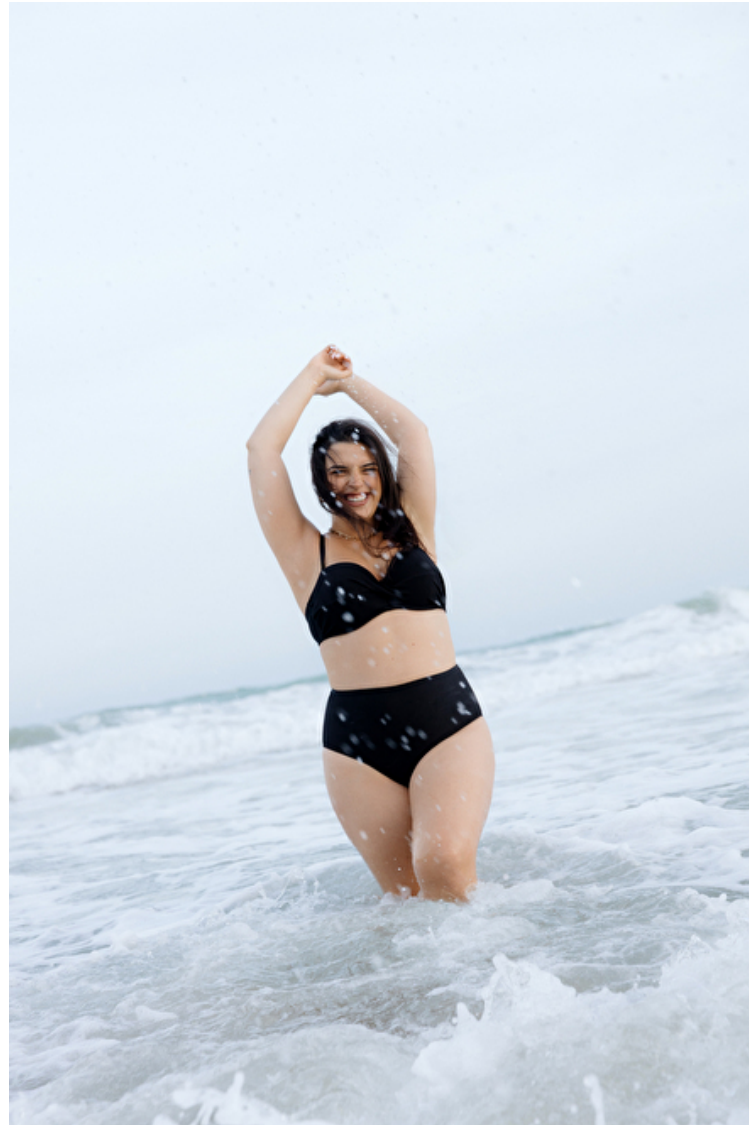

Modellink

Vasagatan 16, Goteborg, 41124, Goteborg, Sweden
Phone: 031-13 15 33 **Email:** info@modellink.se **Website:** http://modellink.se/

Camila Lajcha

Height 173cm / 5' 8.0"

Bust 108cm / 42.5"

Waist 87cm / 34.5"

Hips 119cm / 47"

Shoes EU/US/UK 40 / 9 / 7

Eyes Green

Hair Brown

Cup E