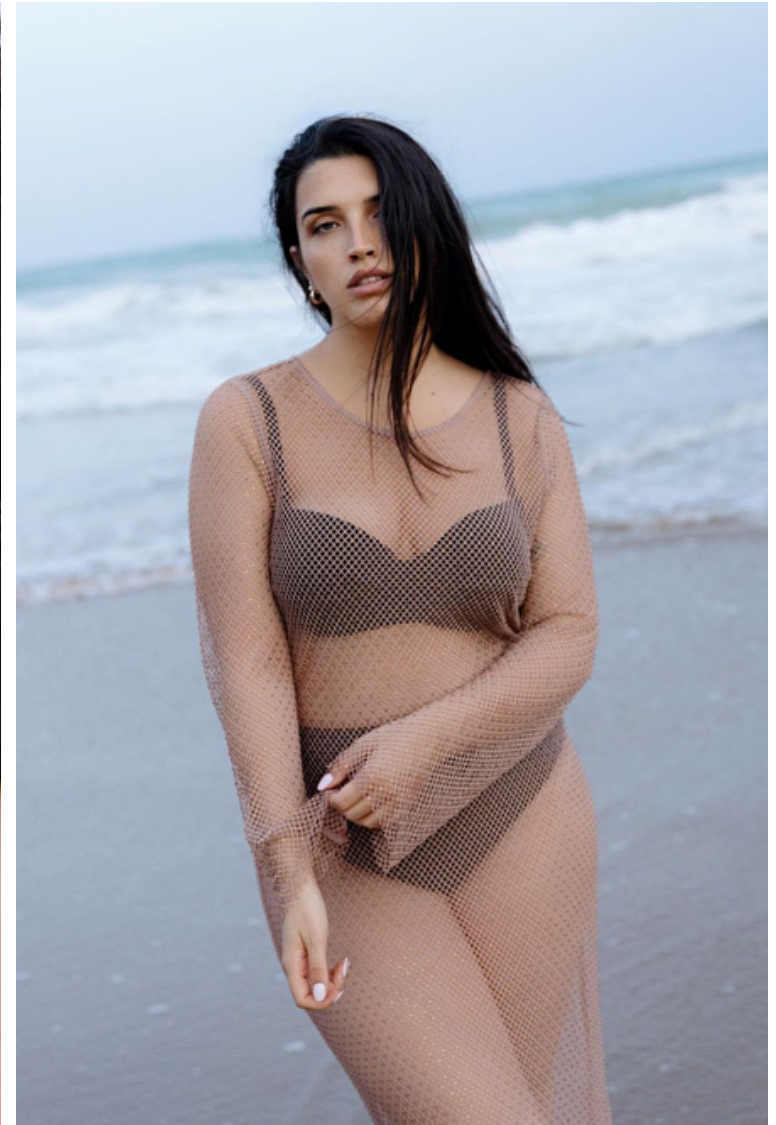

Modellink

Vasagatan 16, Goteborg, 41124, Goteborg, Sweden
Phone: 031-13 15 33 **Email:** info@modellink.se **Website:** <http://modellink.se/>

Camila Lajcha

Height 173cm / 5' 8.0"

Bust 108cm / 42.5"

Waist 87cm / 34.5"

Hips 119cm / 47"

Shoes EU/US/UK 40 / 9 / 7

Eyes Green

Hair Brown

Cup E