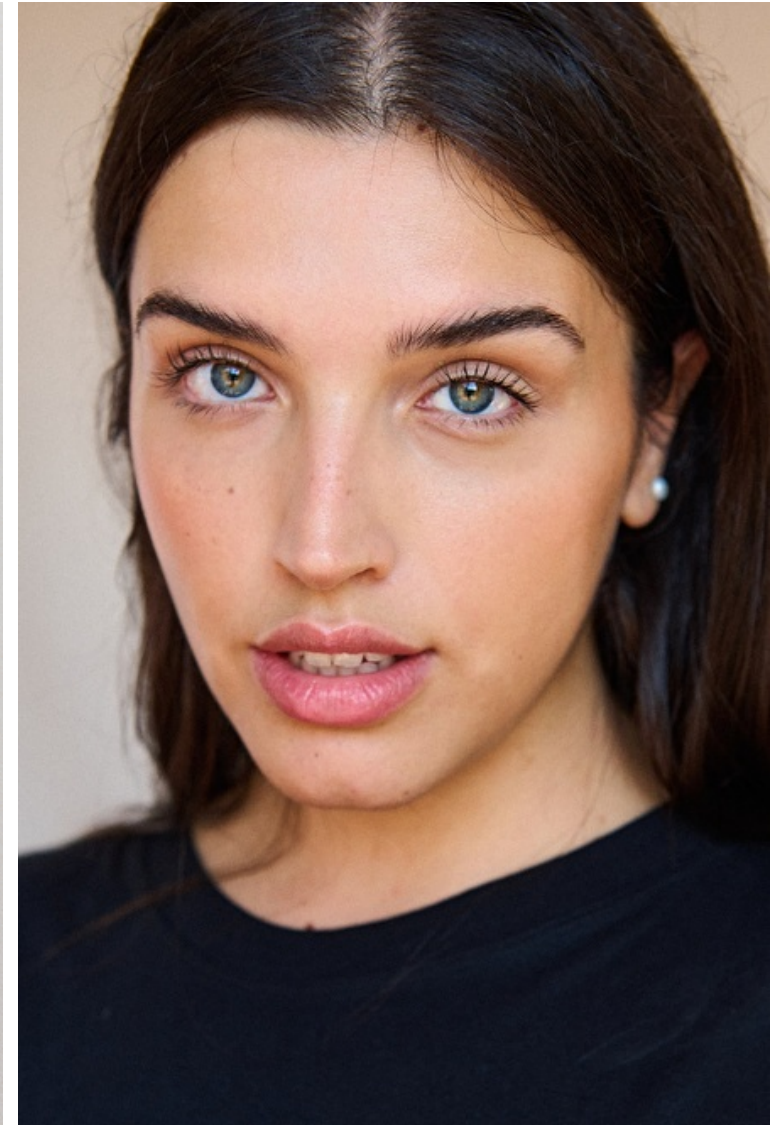

Modellink

Vasagatan 16, Goteborg, 41124, Goteborg, Sweden
Phone: 031-13 15 33 **Email:** info@modellink.se **Website:** <http://modellink.se/>

Camila Lajcha

Height 173cm / 5' 8.0"

Bust 108cm / 42.5"

Waist 87cm / 34.5"

Hips 119cm / 47"

Shoes EU/US/UK 40 / 9 / 7

Eyes Green

Hair Brown

Cup E