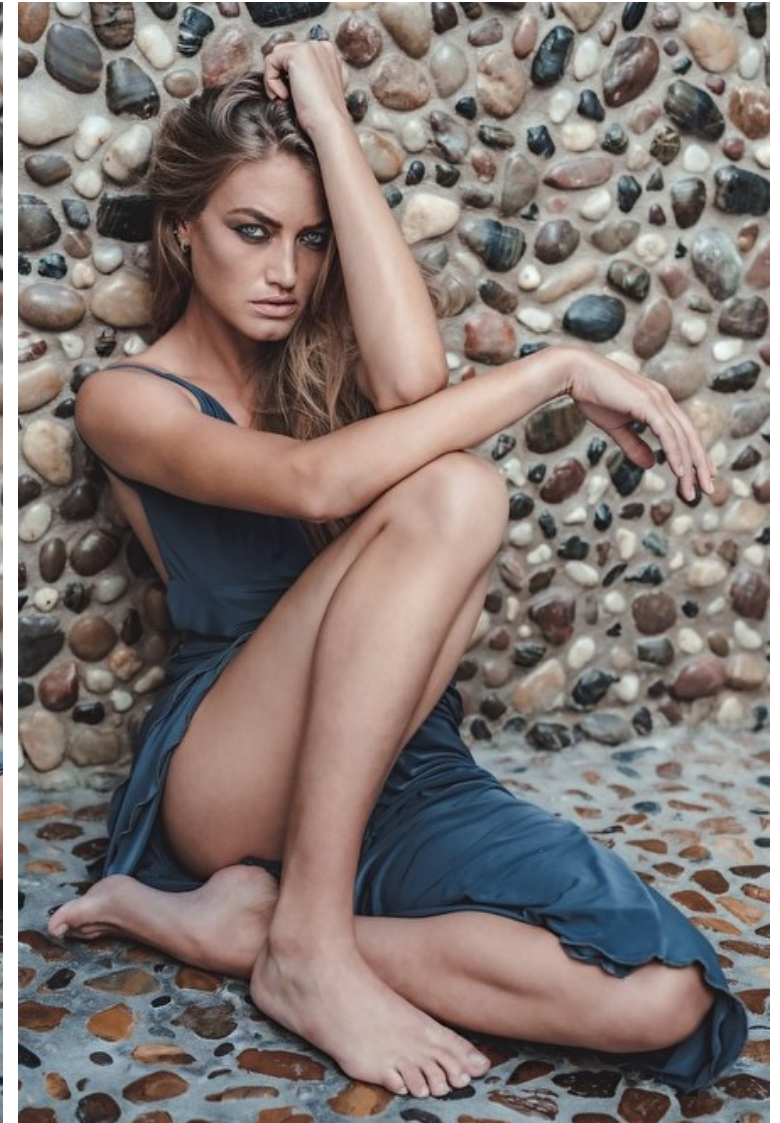

Waist 61cm / 24"

Hips 92cm / 36"

Shoes EU/US/UK 39 / 8 / 6

Eyes Blue green

Hair Blond

Cup B/C

Location Cape Town

Modellink