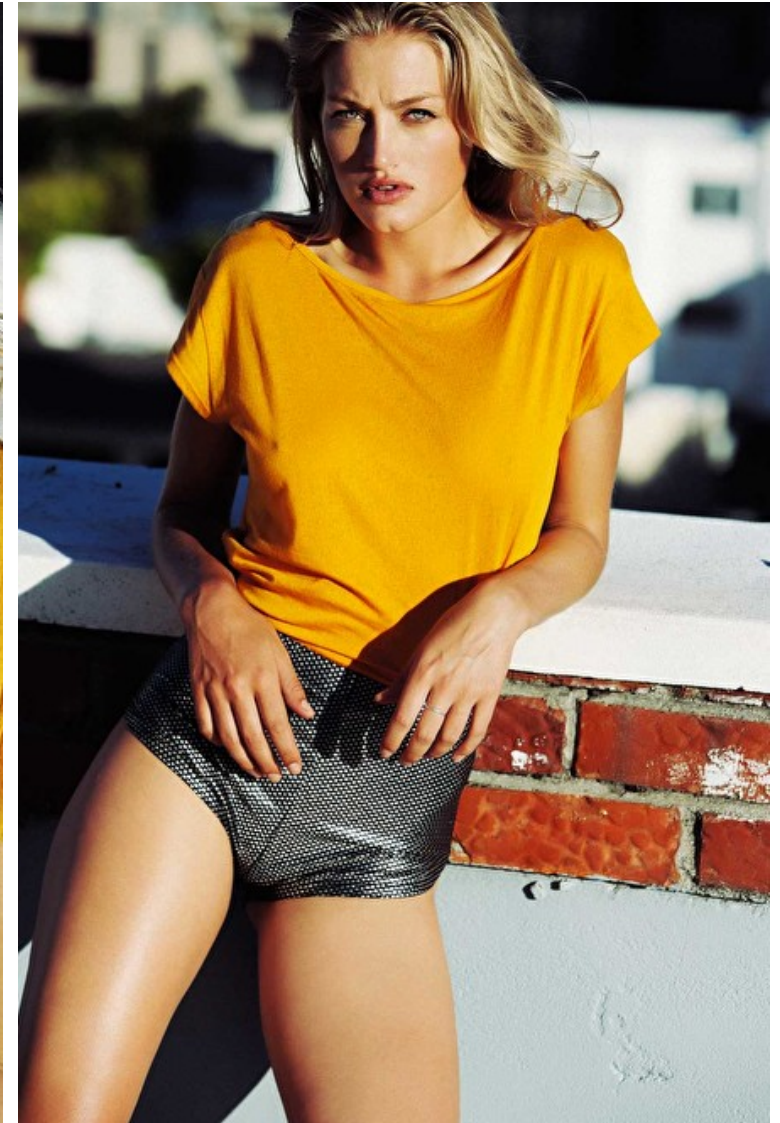

Waist 61cm / 24"

Hips 92cm / 36"

Shoes EU/US/UK 39 / 8 / 6

Eyes Blue green

Hair Blond

Cup B/C

Location Cape Town

Modellink