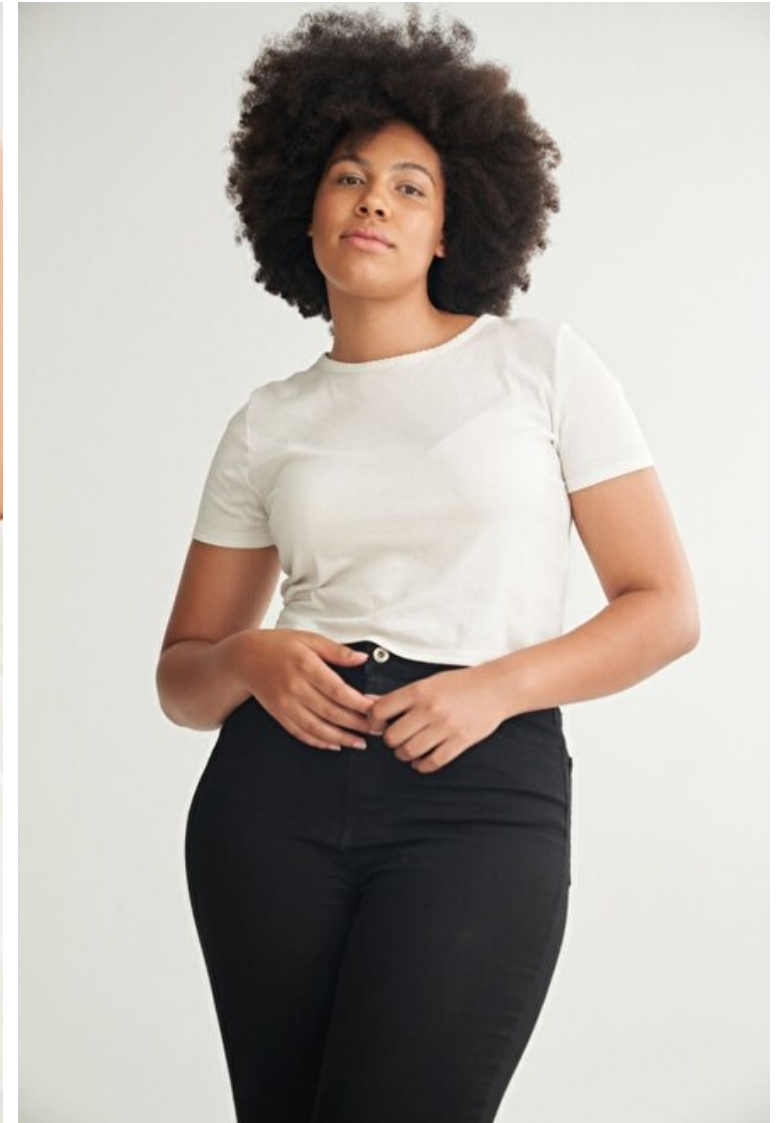

Modellink

Vasagatan 16, Goteborg, 41124, Goteborg, Sweden
Phone: 031-13 15 33 **Email:** info@modellink.se **Website:** http://modellink.se/

Carina Misiak

Height 180cm / 5' 11.0"

Bust 102cm / 40"

Waist 80cm / 31.5"

Hips 124cm / 49"

Shoes EU/US/UK 42 / 10.5 / 9

Eyes Brown

Hair Brown

Cup D