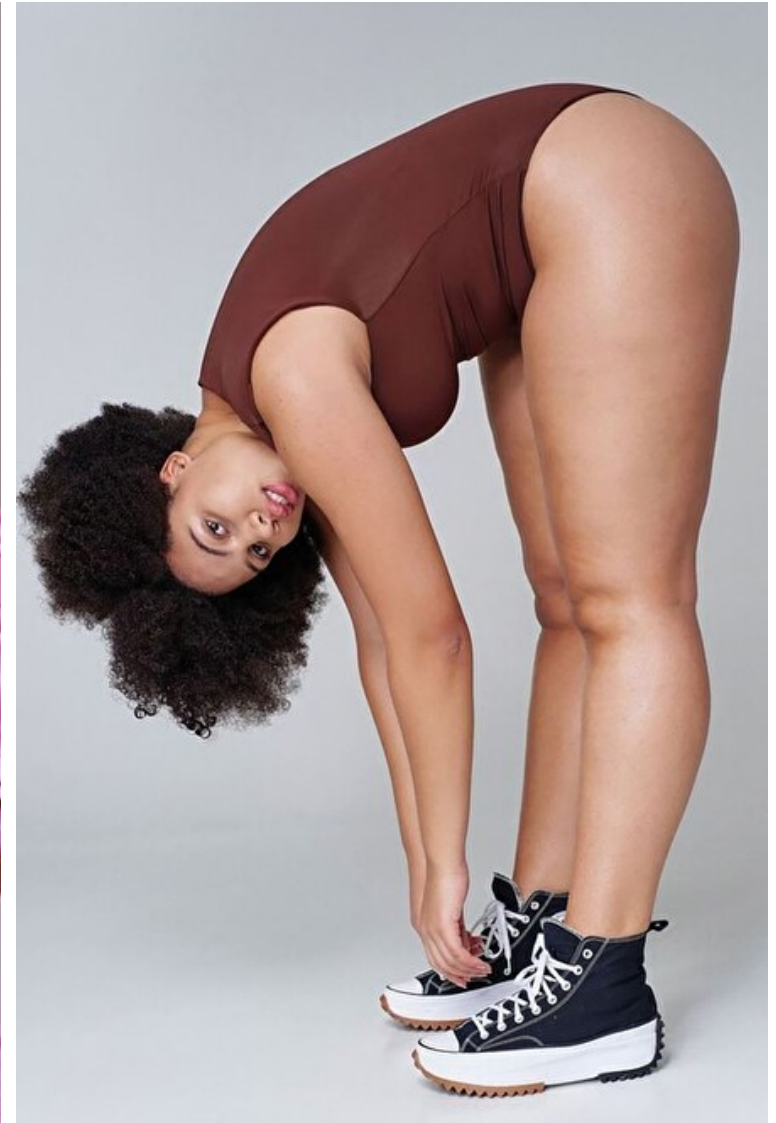

Modellink

Vasagatan 16, Goteborg, 41124, Goteborg, Sweden
Phone: 031-13 15 33 **Email:** info@modellink.se **Website:** http://modellink.se/

Carina Misiak

Height 180cm / 5' 11.0"

Bust 102cm / 40"

Waist 80cm / 31.5"

Hips 124cm / 49"

Shoes EU/US/UK 42 / 10.5 / 9

Eyes Brown

Hair Brown

Cup D