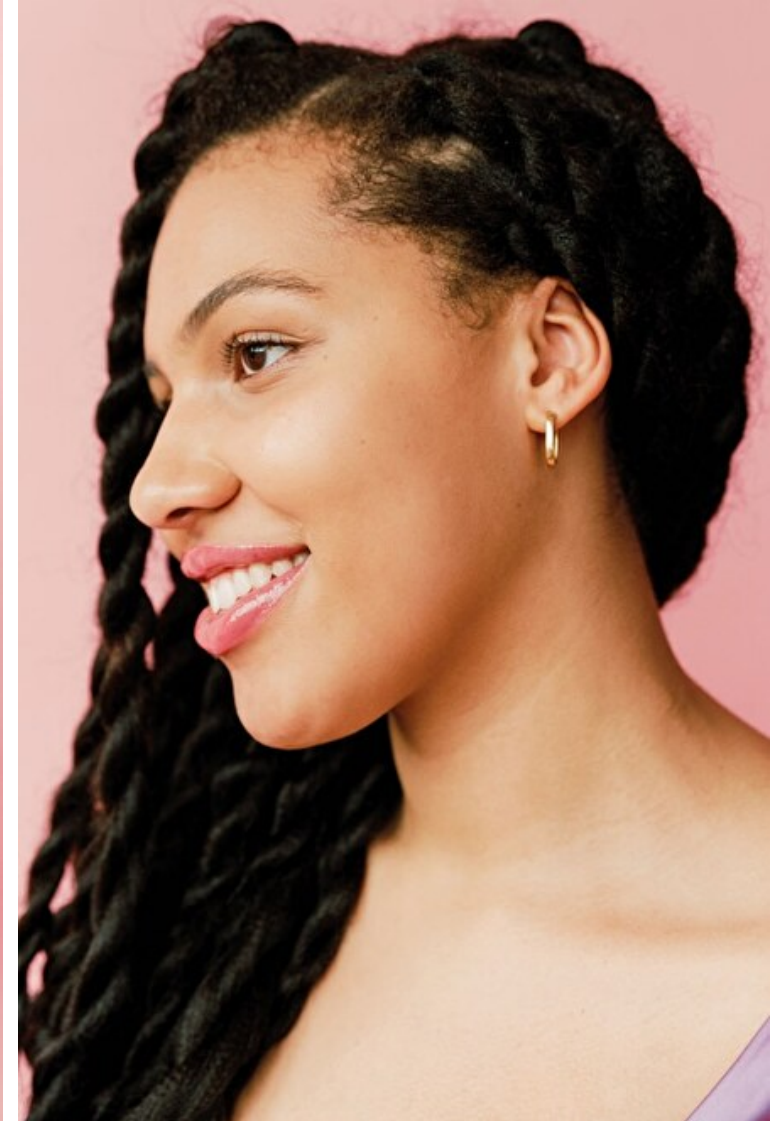

Modellink

Vasagatan 16, Goteborg, 41124, Goteborg, Sweden
Phone: 031-13 15 33 **Email:** info@modellink.se **Website:** http://modellink.se/

Carina Misiak

Height 180cm / 5' 11.0"

Bust 102cm / 40"

Waist 80cm / 31.5"

Hips 124cm / 49"

Shoes EU/US/UK 42 / 10.5 / 9

Eyes Brown

Hair Brown

Cup D