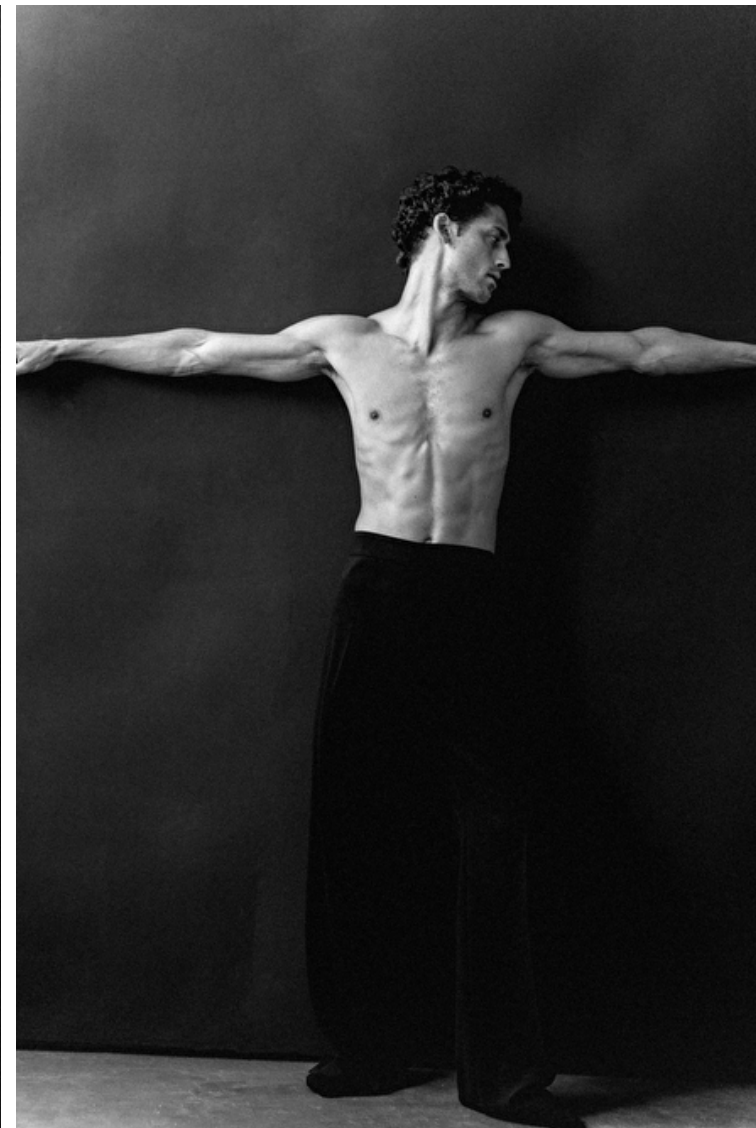

Modellink

Vasagatan 16, Goteborg, 41124, Goteborg, Sweden
Phone: 031-13 15 33 **Email:** info@modellink.se **Website:** http://modellink.se/

CARLOS FERRA

Height 184cm / 6' 0.5"

Chest 96cm / 38"

Waist 80cm / 31.5"

Hips 96cm / 38"

Shoes EU/US/UK 43 / 10.5 / 9

Hair Brown

Eyes Blue green

Inseam 78cm / 30.5"

Suit size 48cm / 38"

Suit cut Regular