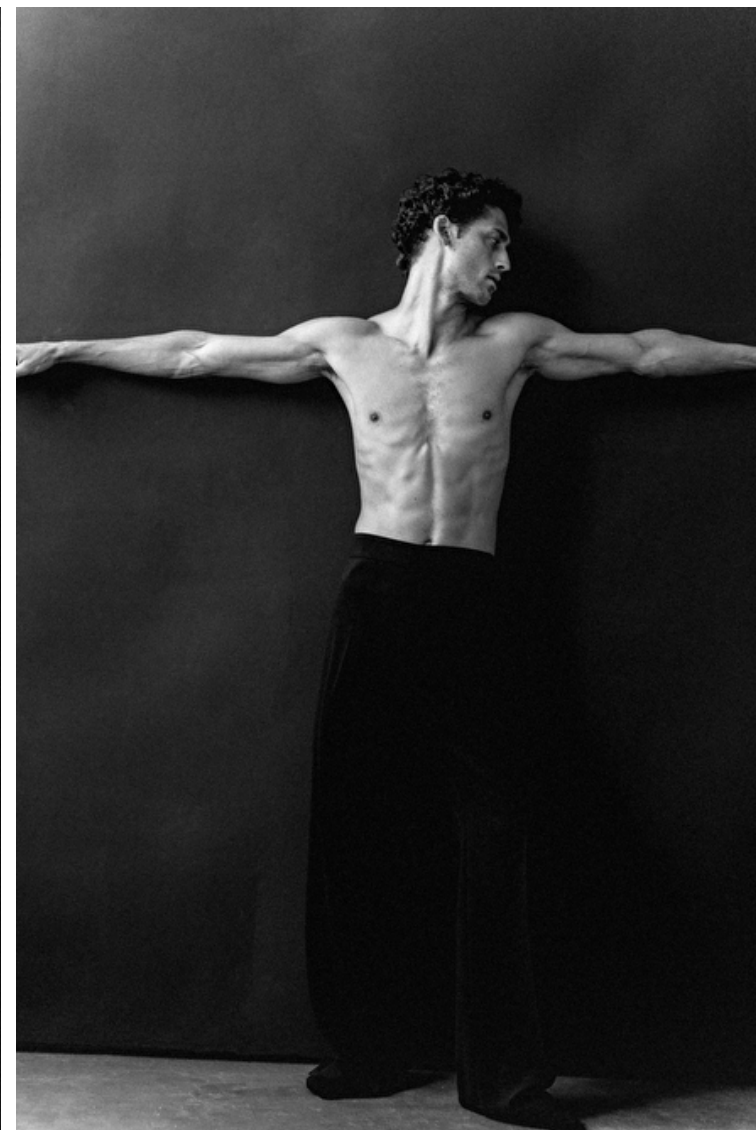

CARLOS FERRA

Height 184cm / 6' 0.5"

Chest 98cm / 38.5"

Waist 76cm / 30"

Hips 98cm / 38.5"

Shoes EU/US/UK 43 / 10.5 / 9

Hair Brown

Eyes Blue green

Inseam 78cm / 30.5"

Suit size 48cm / 38"

Suit cut Regular