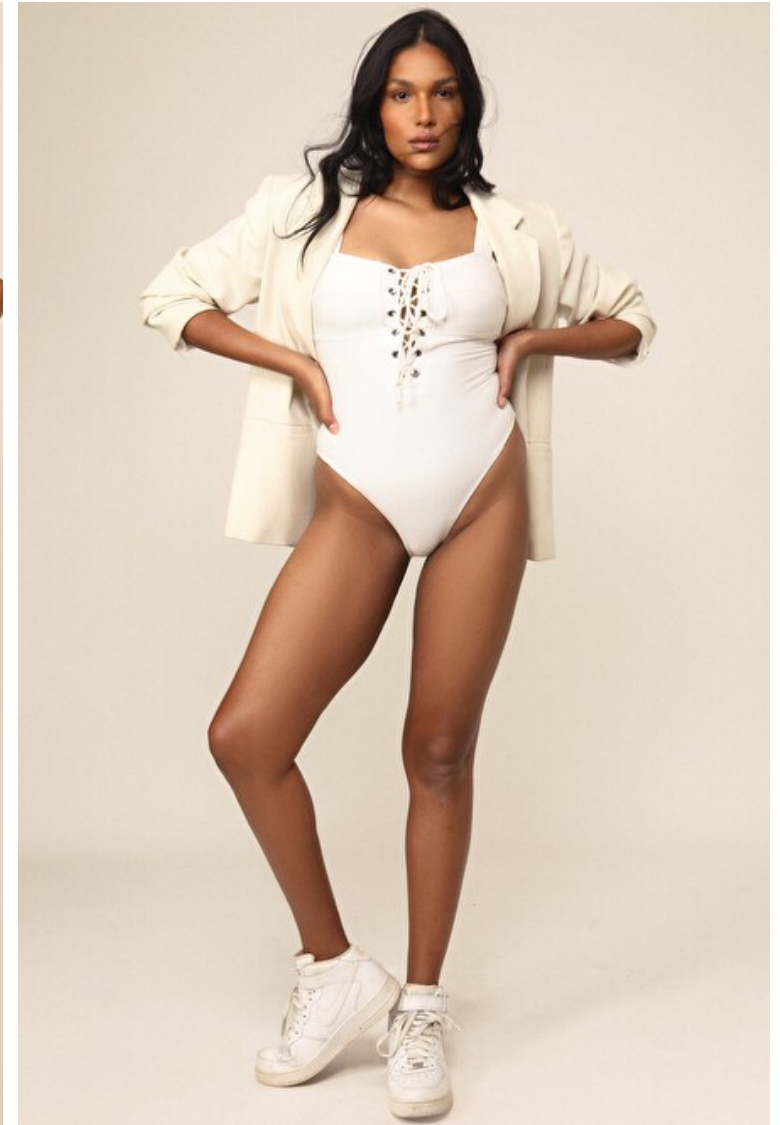

## Carol Caputo

Height 179cm / 5' 10.5"

Bust 101cm / 40"

Waist 85cm / 33.5"

Hips 102cm / 40"

Shoes EU/US/UK 41 / 9.5 / 8

Eyes Brown

Hair Black