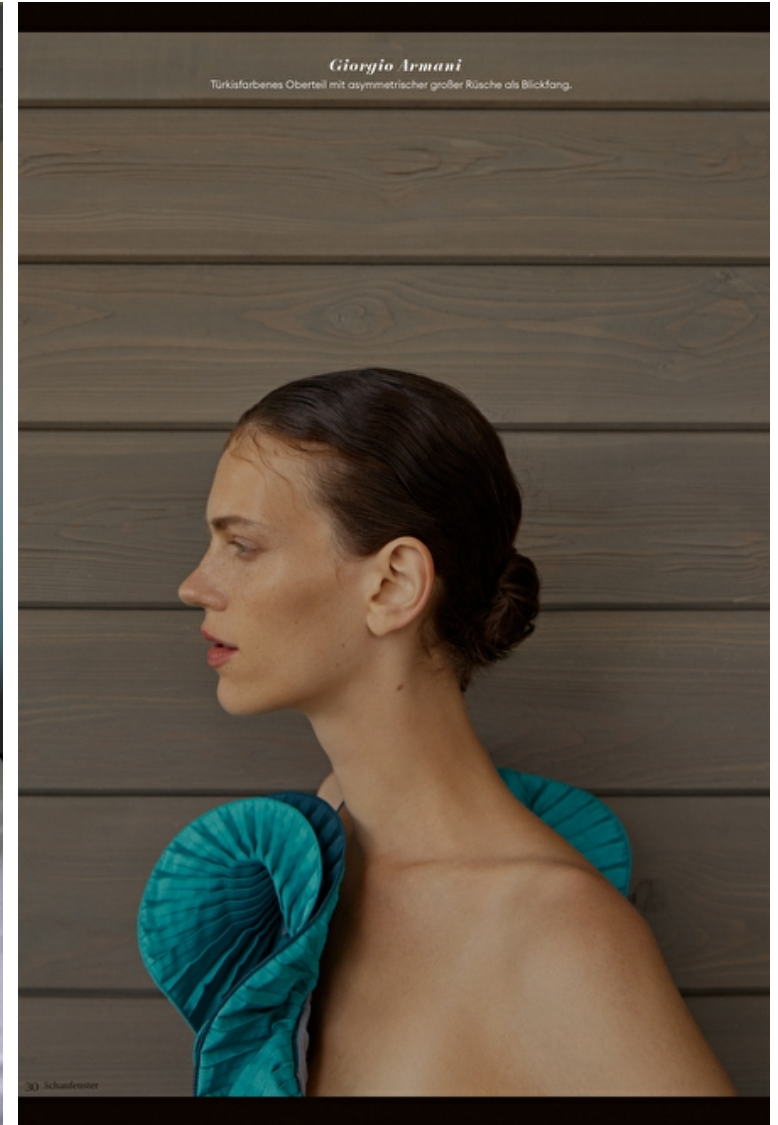

Carolin Sunderhauf

Height 179cm / 5' 10.5"

Bust 84cm / 33"

Waist 65cm / 25.5"

Hips 92cm / 36"

Shoes EU/US/UK 41 / 9.5 / 8

Eyes Blue green

Hair Red brown

Cup C