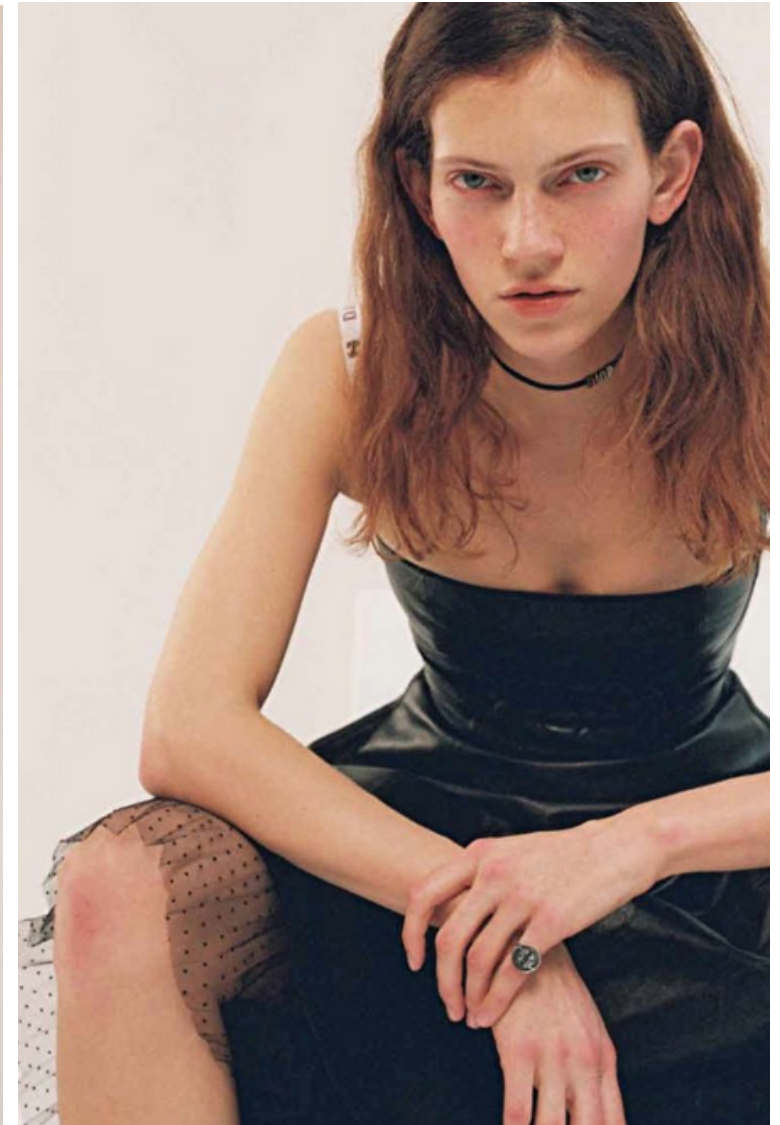

Carolin Sunderhauf

Height 179cm / 5' 10.5"

Bust 84cm / 33"

Waist 65cm / 25.5"

Hips 92cm / 36"

Shoes EU/US/UK 41 / 9.5 / 8

Eyes Blue green

Hair Red brown

Cup C