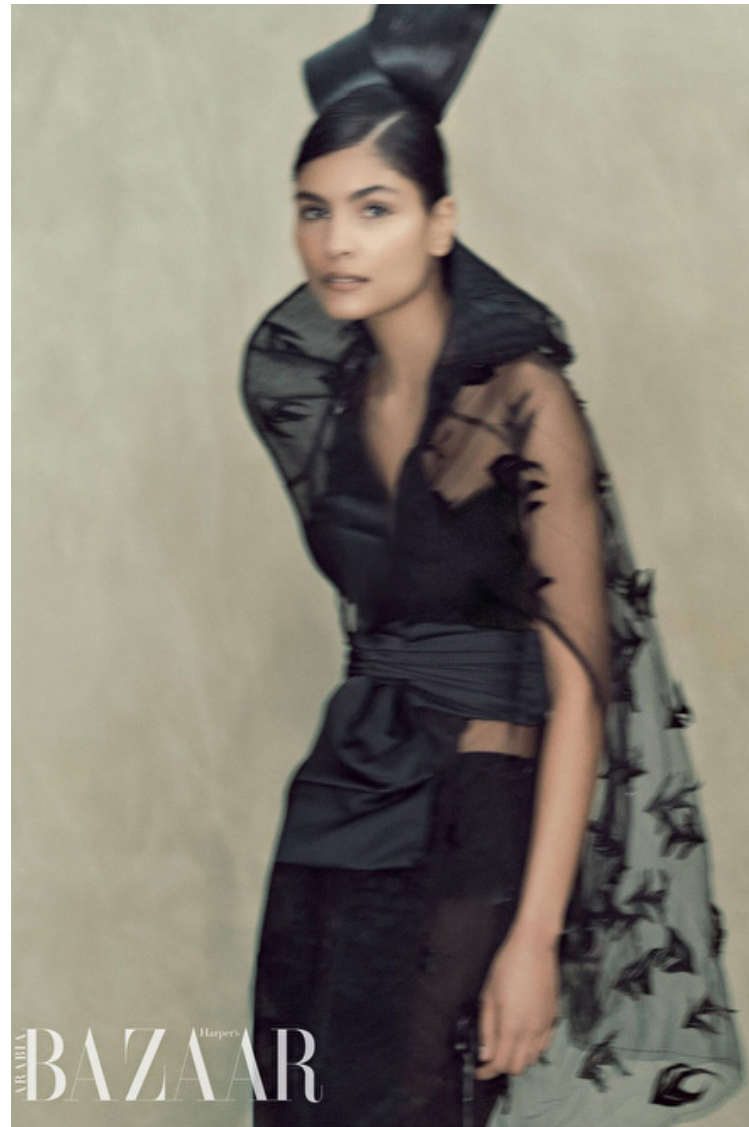

Modellink

Vasagatan 16, Goteborg, 41124, Goteborg, Sweden
Phone: 031-13 15 33 **Email:** info@modellink.se **Website:** http://modellink.se/

Carolinne Prates

Height 178cm / 5' 10.0"

Bust 82cm / 32.5"

Waist 60cm / 23.5"

Hips 89cm / 35"

Shoes EU/US/UK 40 / 9 / 7

Eyes Brown

Hair Brown

Cup B