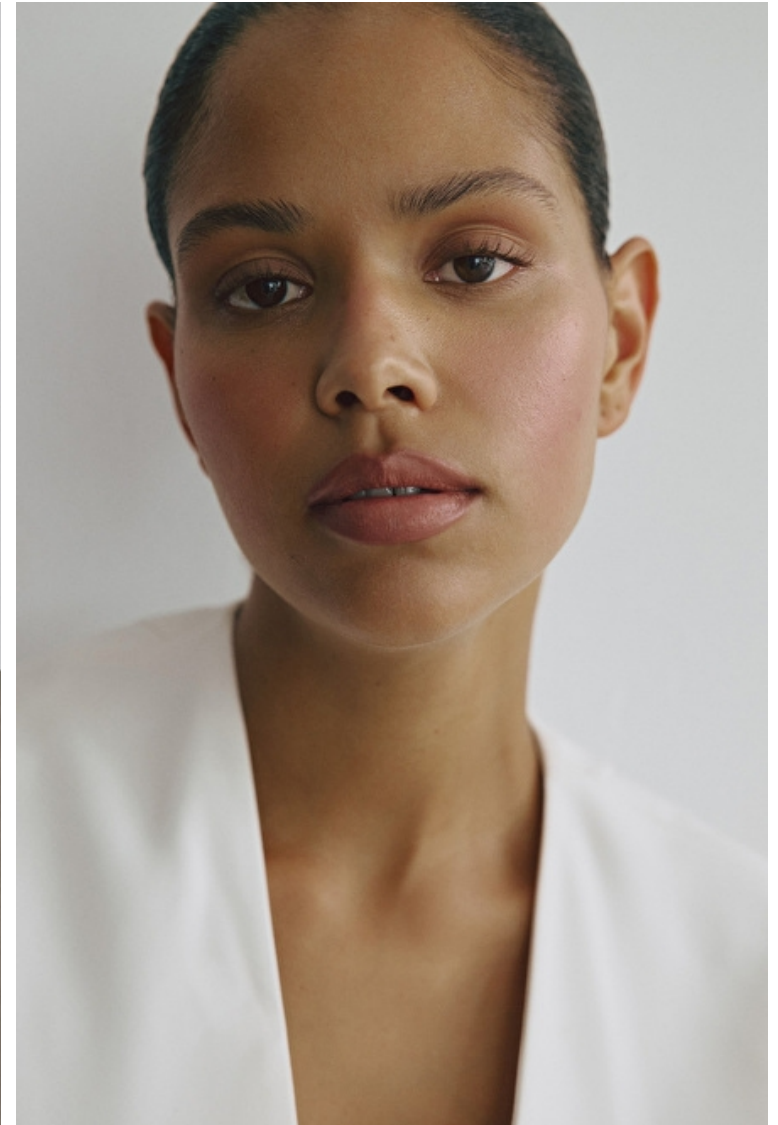

Waist 66cm / 26"

Hips 93cm / 36.5"

Shoes EU/US/UK 38.5 / 7.5 / 5

Eyes Brown

Hair Brown

Cup B

Celena Jansen

Height 175cm / 5' 9.0"