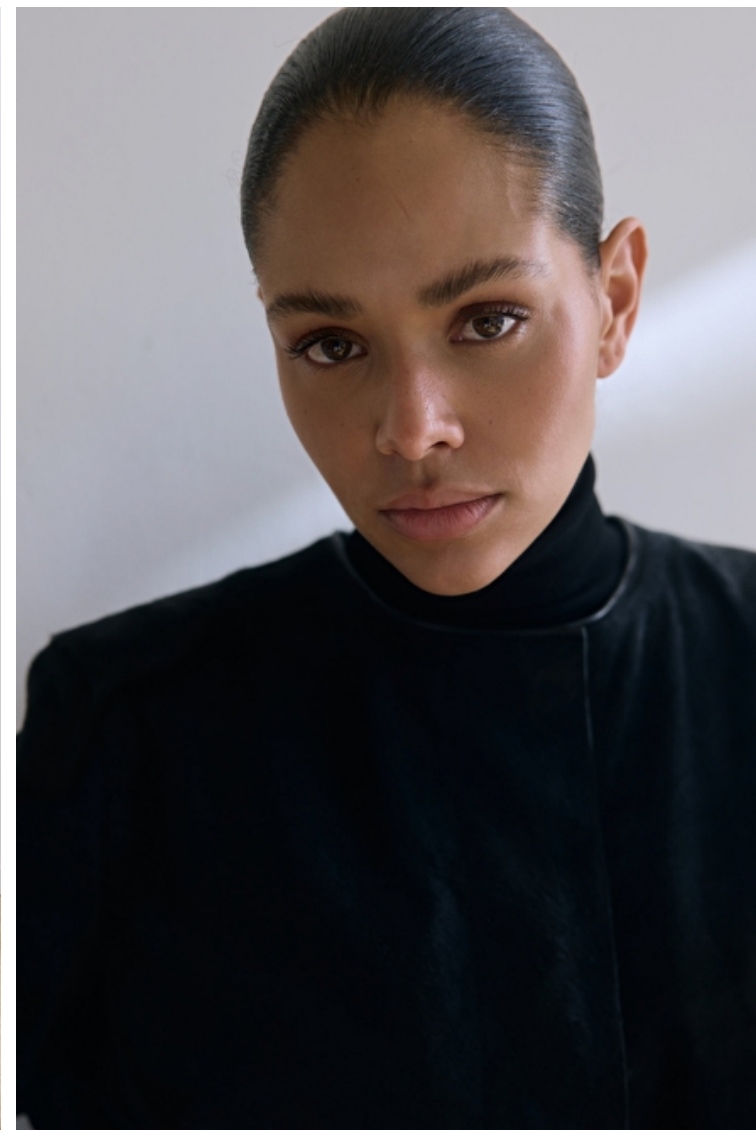

Celena Jansen

Height 175cm / 5' 9.0"

Bust 89cm / 35"

Waist 66cm / 26"

Hips 93cm / 36.5"

Shoes EU/US/UK 38.5 / 7.5 / 5

Eyes Brown

Hair Brown

Cup B