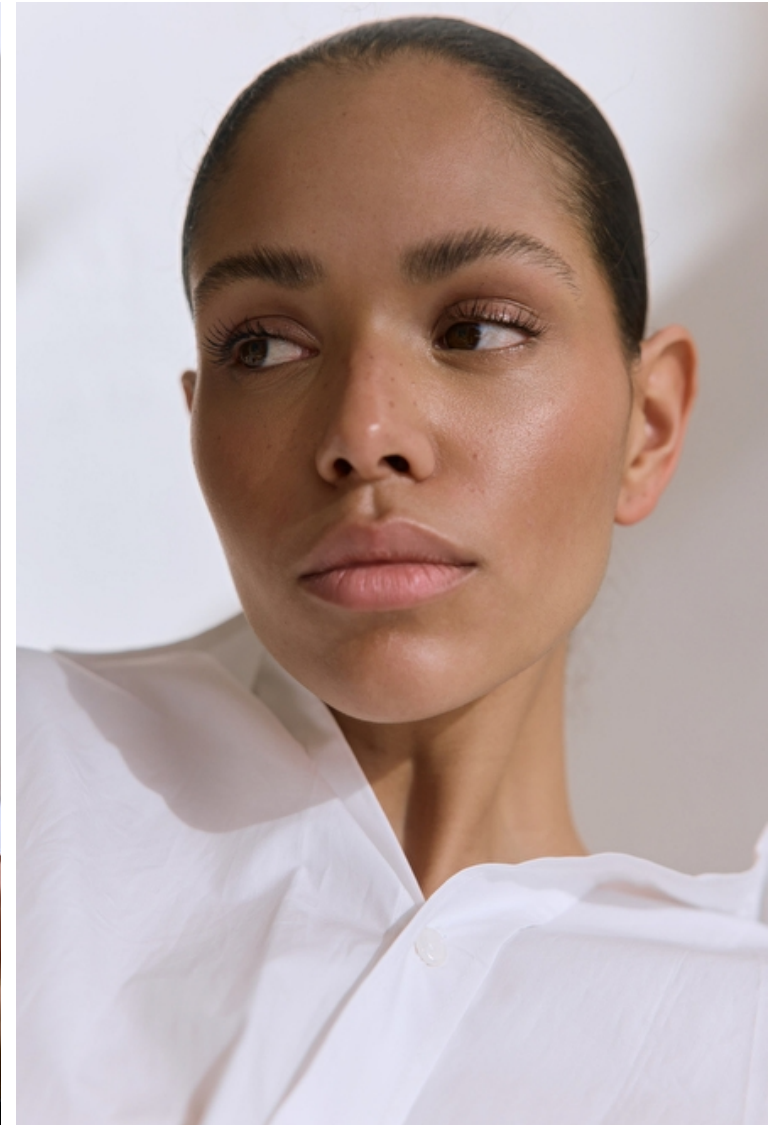

Celena Jansen

Height 175cm / 5' 9.0"

Bust 89cm / 35"

Waist 66cm / 26"

Hips 93cm / 36.5"

Shoes EU/US/UK 38.5 / 7.5 / 5

Eyes Brown

Hair Brown

Cup B