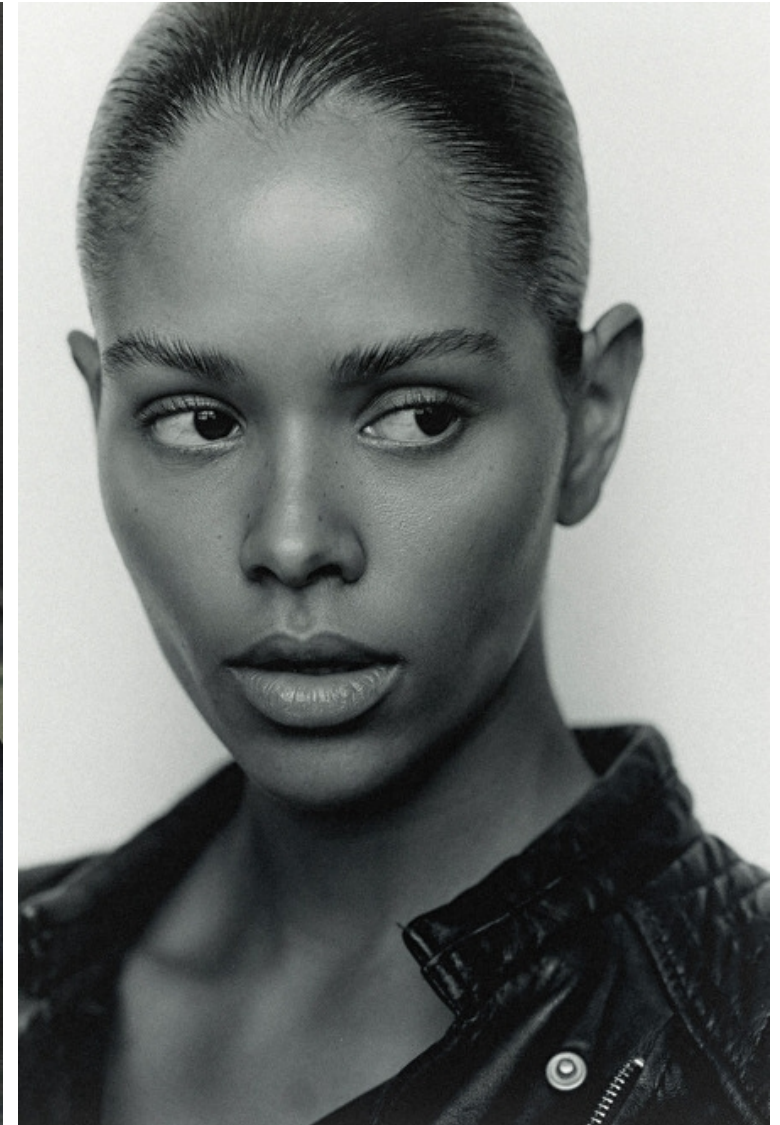

Bust 89cm / 35"

Waist 66cm / 26"

Hips 93cm / 36.5"

Shoes EU/US/UK 38.5 / 7.5 / 5

Eyes Brown

Hair Brown

Cup B

Celena Jansen