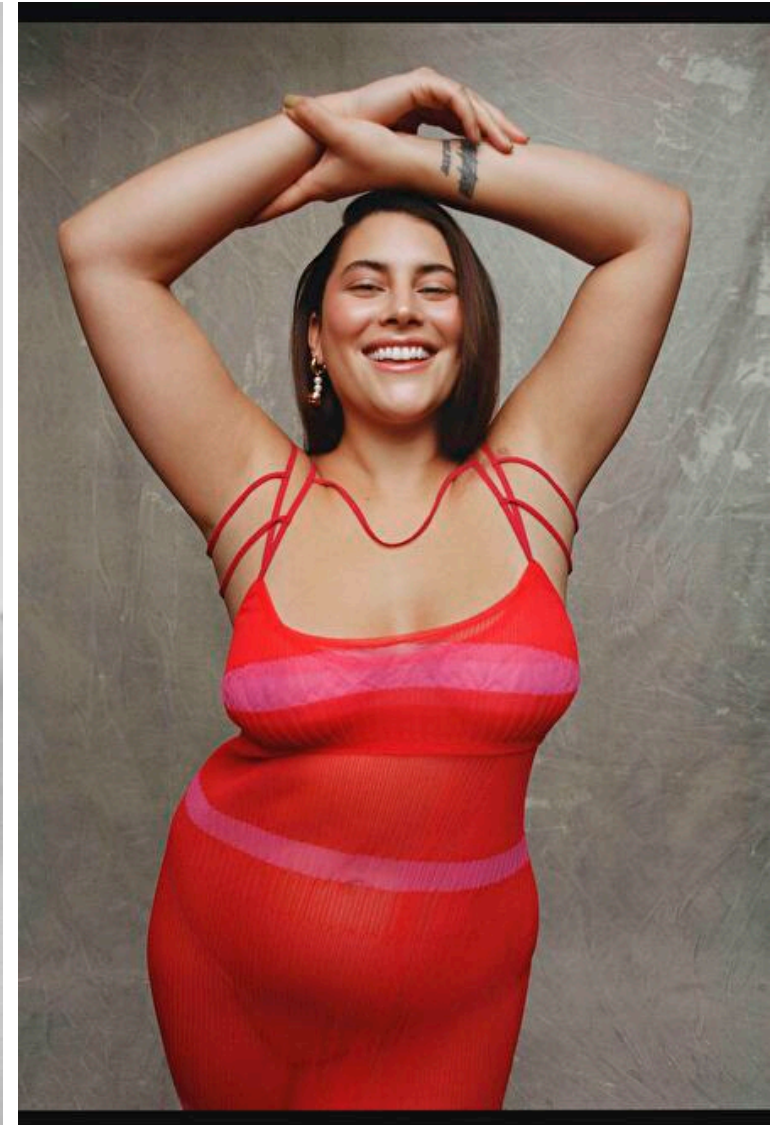

Modellink

Vasagatan 16, Goteborg, 41124, Goteborg, Sweden
Phone: 031-13 15 33 **Email:** info@modellink.se **Website:** <http://modellink.se/>

Celine Denefleh

Height 175cm / 5' 9.0"

Bust 104cm / 41"

Waist 83cm / 32.5"

Hips 115cm / 45.5"

Shoes EU/US/UK 41 / 9.5 / 8

Eyes Brown

Hair Dark brown

Cup D