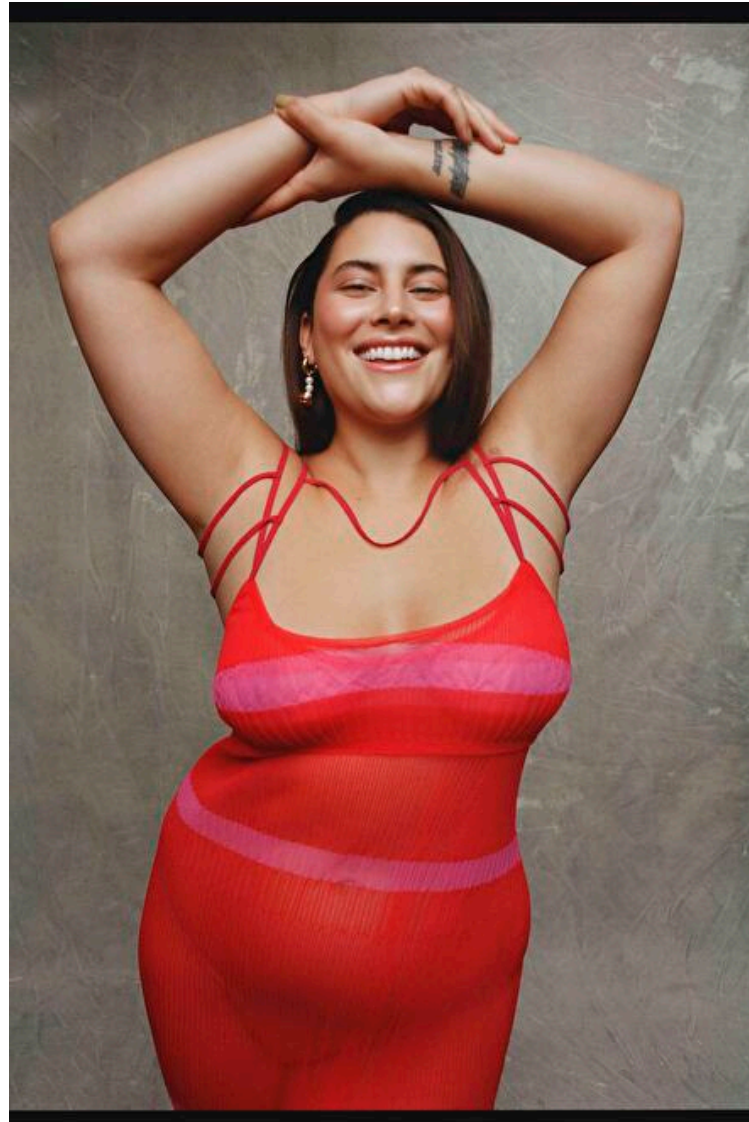

Modellink

Vasagatan 16, Goteborg, 41124, Goteborg, Sweden
Phone: 031-13 15 33 **Email:** info@modellink.se **Website:** http://modellink.se/

Celine Denefleh

Height 175cm / 5' 9.0"

Bust 102cm / 40"

Waist 85cm / 33.5"

Hips 118cm / 46.5"

Shoes EU/US/UK 41 / 9.5 / 8

Eyes Brown

Hair Dark brown

Cup D