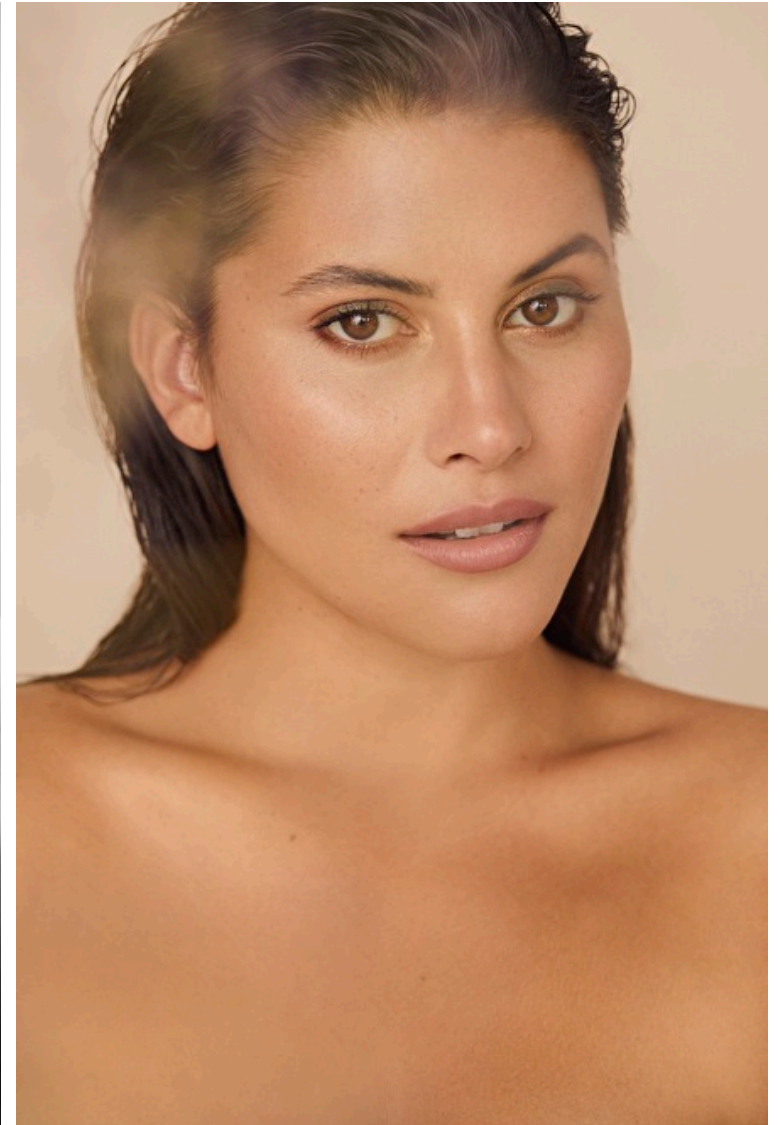

Modellink

Vasagatan 16, Goteborg, 41124, Goteborg, Sweden
Phone: 031-13 15 33 **Email:** info@modellink.se **Website:** <http://modellink.se/>

Celine Denefleh

Height 175cm / 5' 9.0"

Bust 102cm / 40"

Waist 85cm / 33.5"

Hips 118cm / 46.5"

Shoes EU/US/UK 41 / 9.5 / 8

Eyes Brown

Hair Dark brown

Cup D