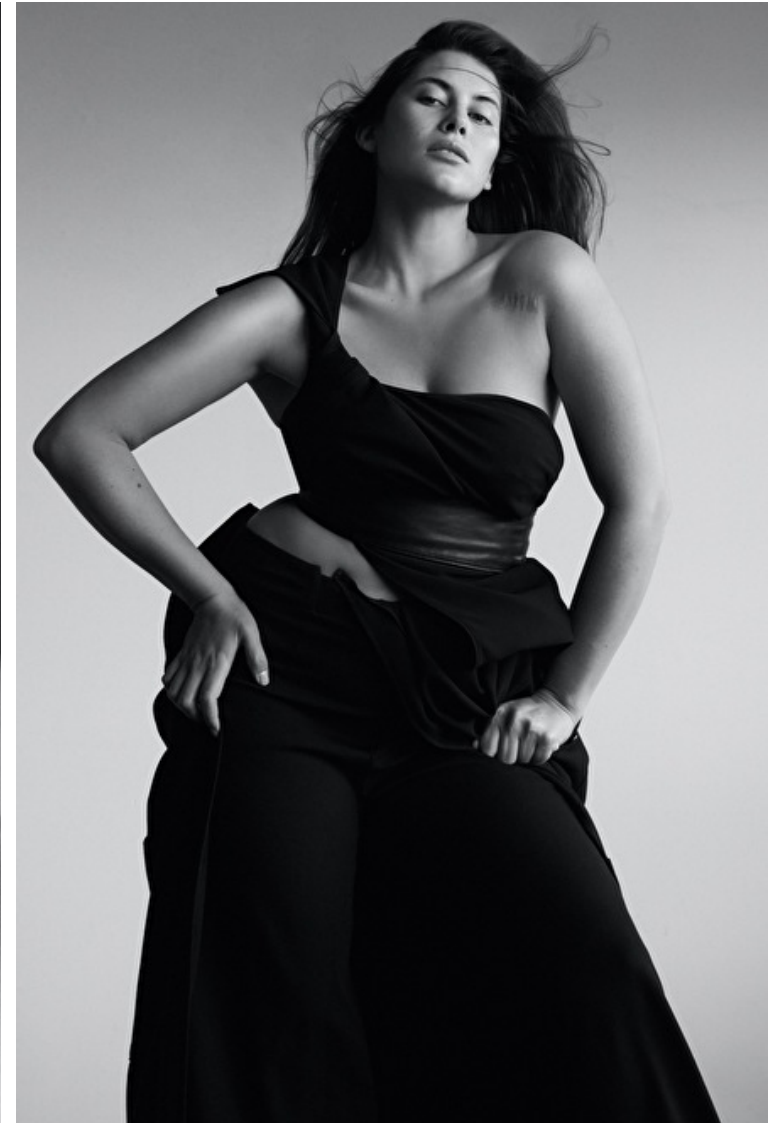

Modellink

Vasagatan 16, Goteborg, 41124, Goteborg, Sweden
Phone: 031-13 15 33 **Email:** info@modellink.se **Website:** <http://modellink.se/>

Celine Denefleh

Height 175cm / 5' 9.0"

Bust 104cm / 41"

Waist 83cm / 32.5"

Hips 115cm / 45.5"

Shoes EU/US/UK 41 / 9.5 / 8

Eyes Brown

Hair Dark brown

Cup D