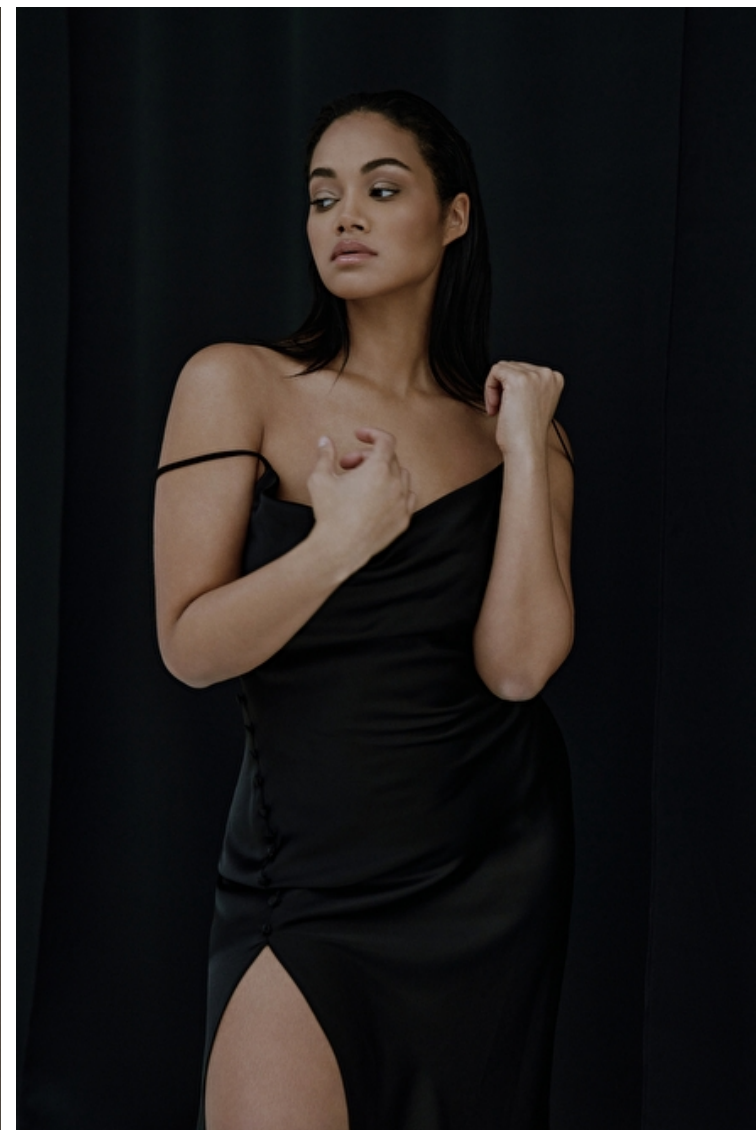

Charlena W

Height 175cm / 5' 9.0"

Size EU/US 44 / 14

Bust 94cm / 37"

Waist 85cm / 33.5"

Hips 113cm / 44.5"

Shoes EU/US/UK 40 / 9 / 7

Eyes Hazel

Hair Dark brown

Cup C