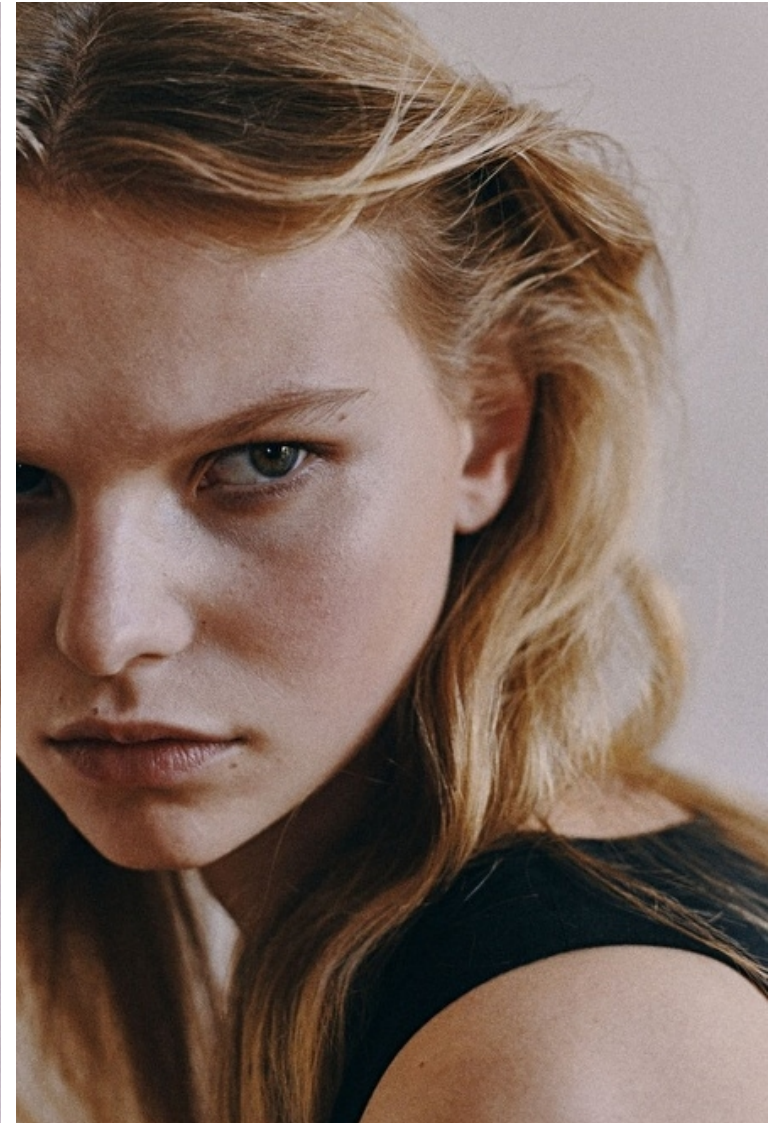

Charlotte Claussen

Height 175cm / 5' 9.0"

Bust 83cm / 32.5"

Waist 64cm / 25"

Hips 91cm / 36"

Shoes EU/US/UK 39.5 / 8.5 / 6

Eyes Brown

Hair Blond

Cup C