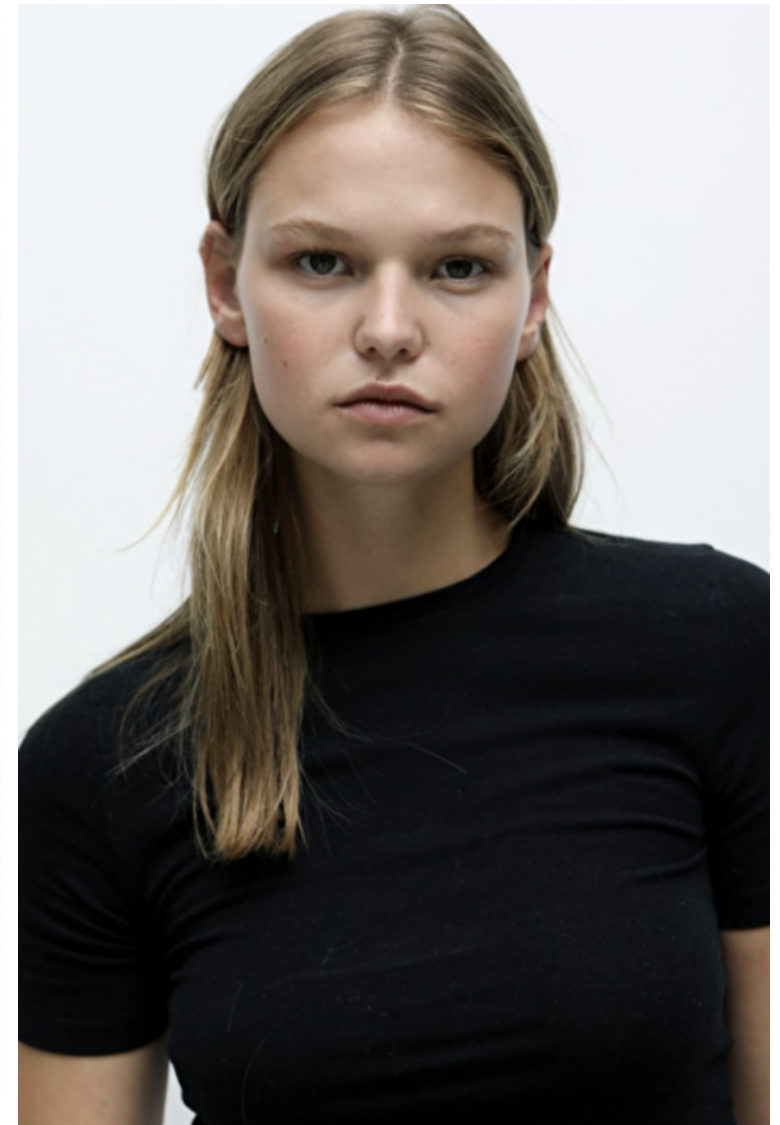

Charlotte Claussen

Height 175cm / 5' 9.0"

Bust 83cm / 32.5"

Waist 64cm / 25"

Hips 91cm / 36"

Shoes EU/US/UK 39.5 / 8.5 / 6

Eyes Brown

Hair Blond

Cup C

ARREX.AIRREGR. Ιούλιος 2021