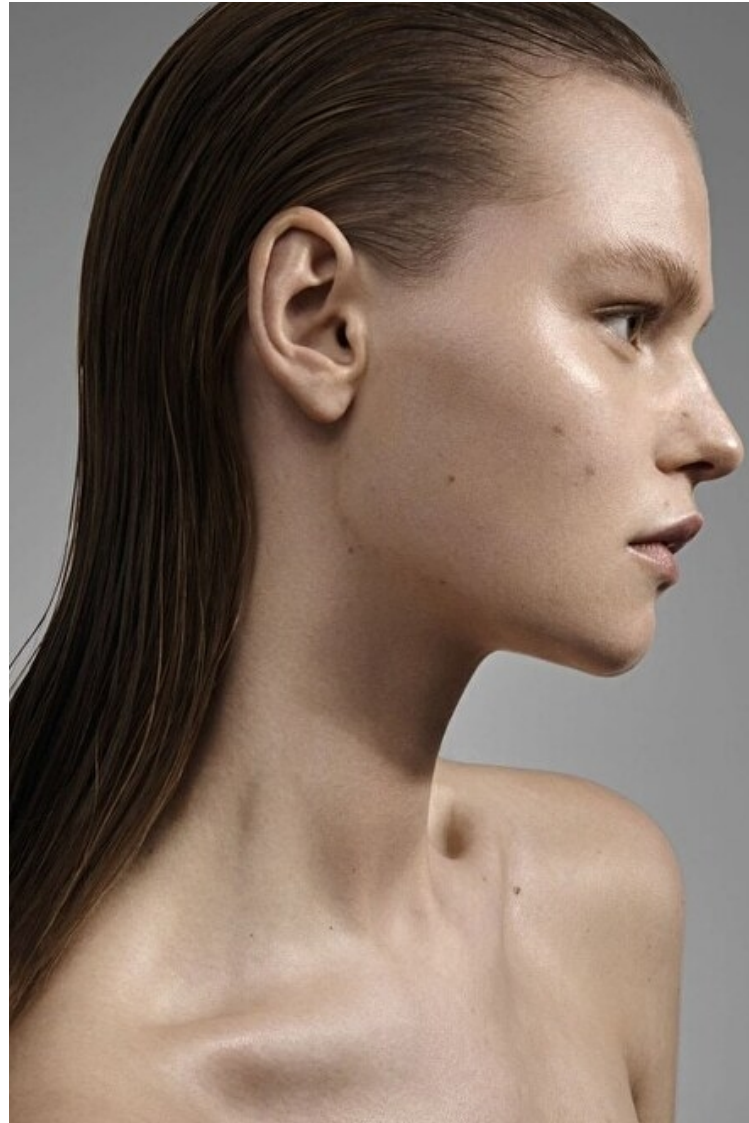

Charlotte Claussen

Height 175cm / 5' 9.0"

Bust 83cm / 32.5"

Waist 64cm / 25"

Hips 91cm / 36"

Shoes EU/US/UK 39.5 / 8.5 / 6

Eyes Brown

Hair Blond

Cup C