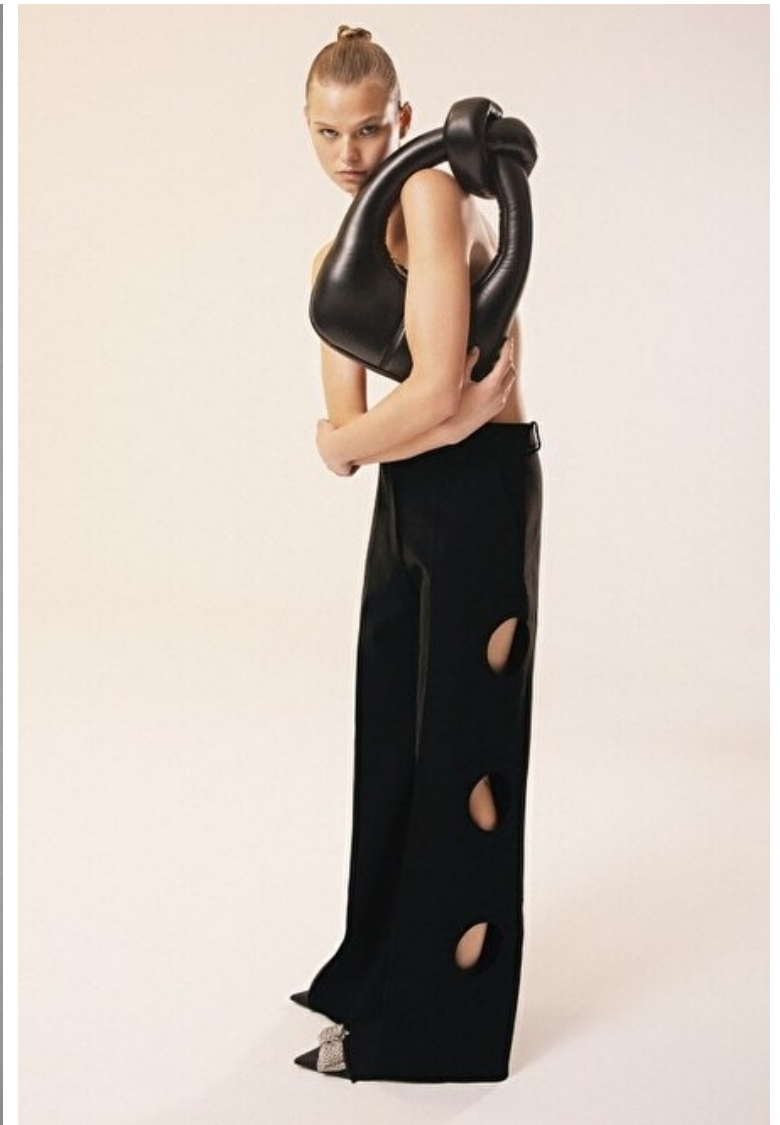

Charlotte Claussen

Height 175cm / 5' 9.0"

Bust 83cm / 32.5"

Waist 64cm / 25"

Hips 91cm / 36"

Shoes EU/US/UK 39.5 / 8.5 / 6

Eyes Brown

Hair Blond

Cup C