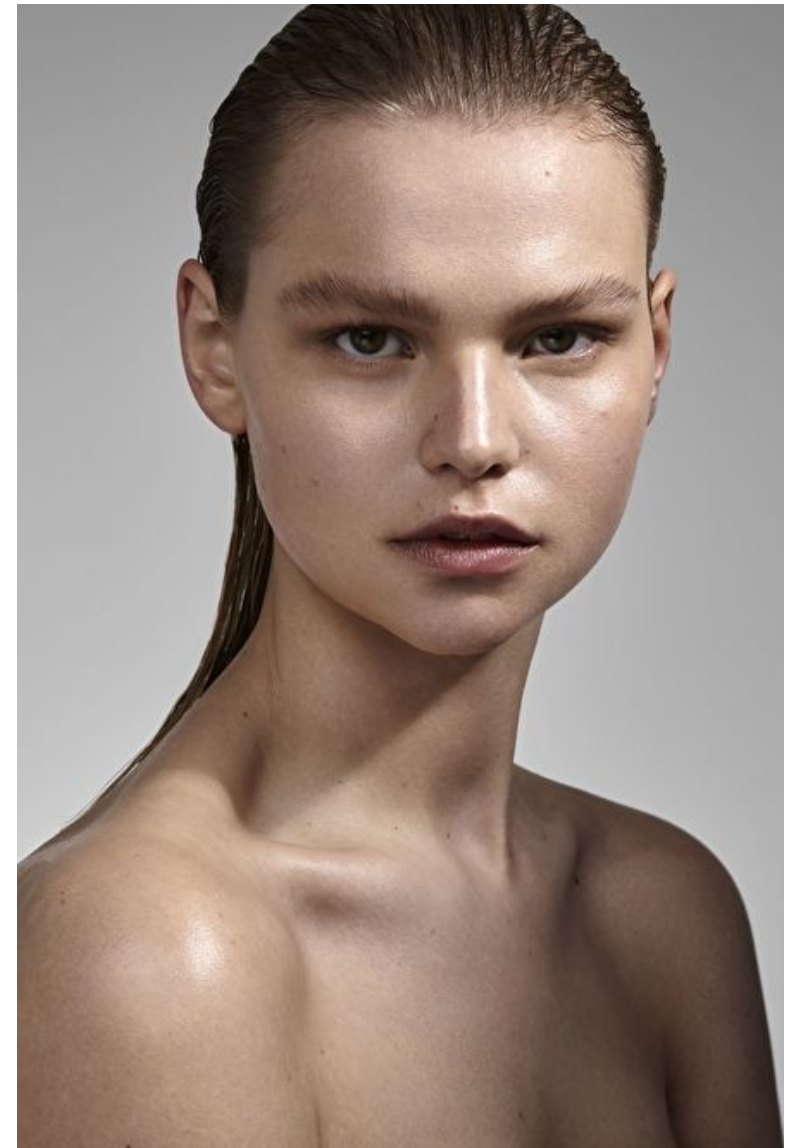

Charlotte Claussen

Height 175cm / 5' 9.0"

Bust 83cm / 32.5"

Waist 64cm / 25"

Hips 91cm / 36"

Shoes EU/US/UK 39.5 / 8.5 / 6

Eyes Brown

Hair Blond

Cup C