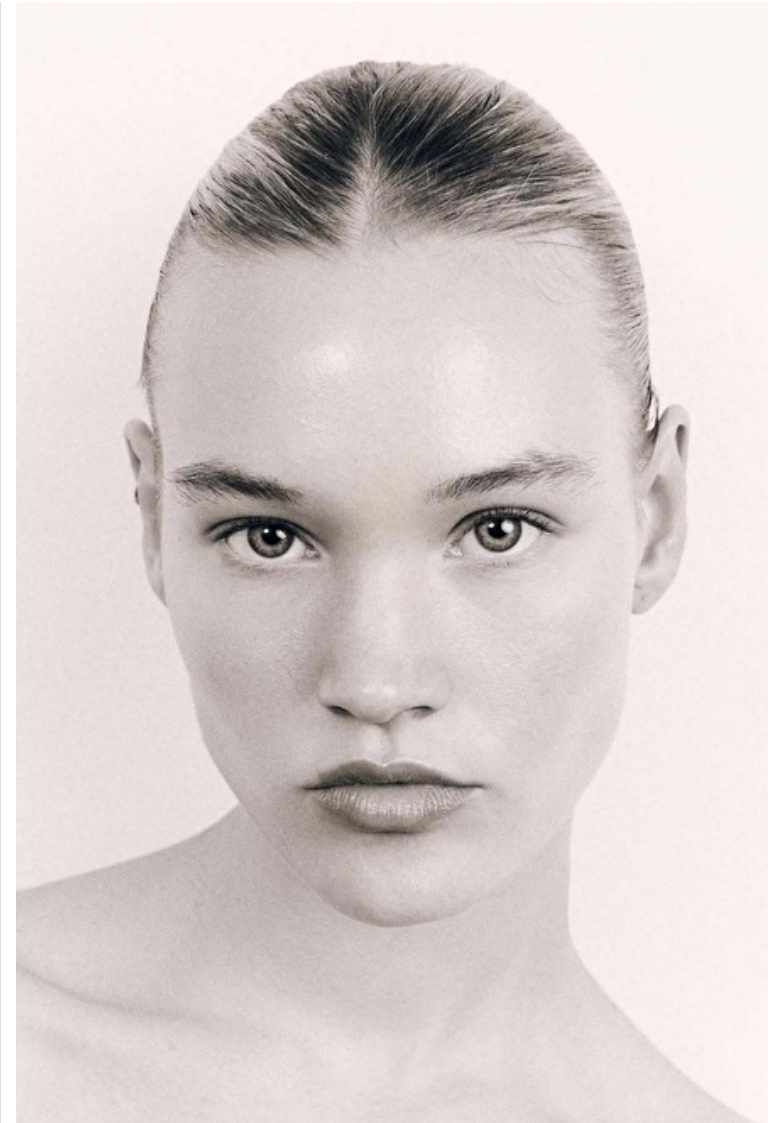

Modellink

Vasagatan 16, Goteborg, 41124, Goteborg, Sweden
Phone: 031-13 15 33 **Email:** info@modellink.se **Website:** http://modellink.se/

Charlotte Hommes

Height 180cm / 5' 11.0"

Bust 92cm / 36"

Waist 74cm / 29"

Hips 108cm / 42.5"

Shoes EU/US/UK 41 / 9.5 / 8

Eyes Blue green

Hair Blond

Cup C