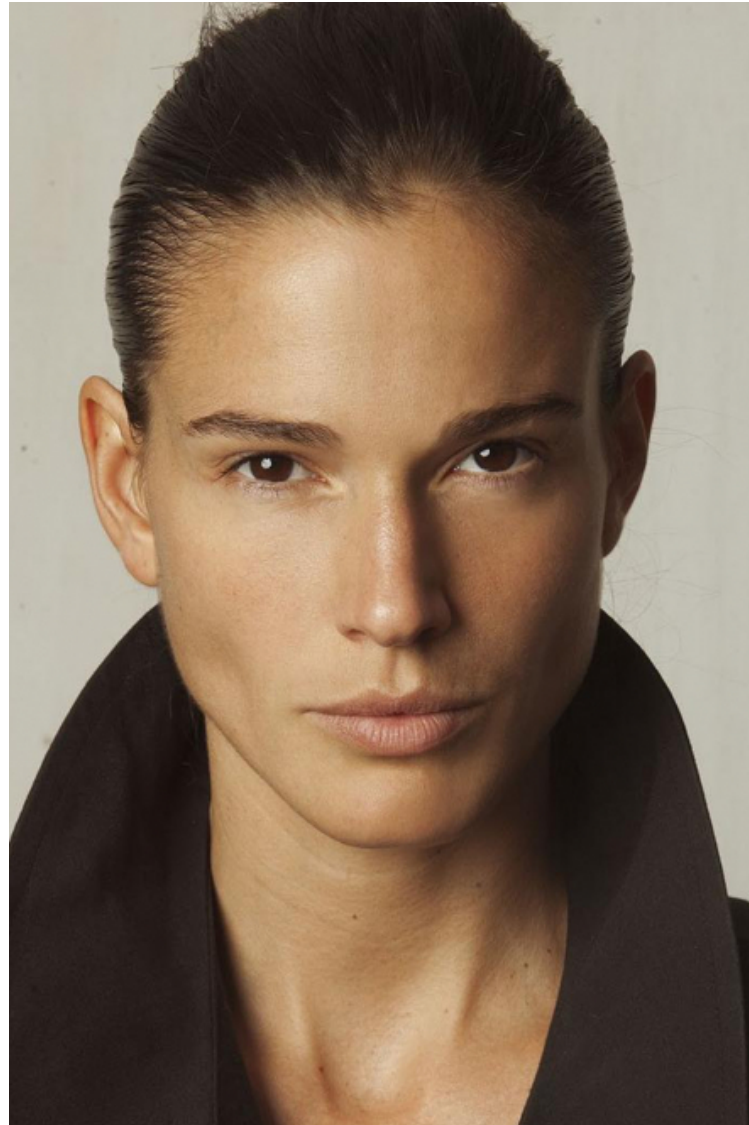

Modellink

Vasagatan 16, Goteborg, 41124, Goteborg, Sweden
Phone: 031-13 15 33 **Email:** info@modellink.se **Website:** http://modellink.se/

Chiara Baschetti

Height 181cm / 5' 11.5"

Bust 82cm / 32.5"

Waist 66cm / 26"

Hips 92cm / 36"

Shoes EU/US/UK 41 / 9.5 / 8

Eyes Brown

Hair Brown

Cup B