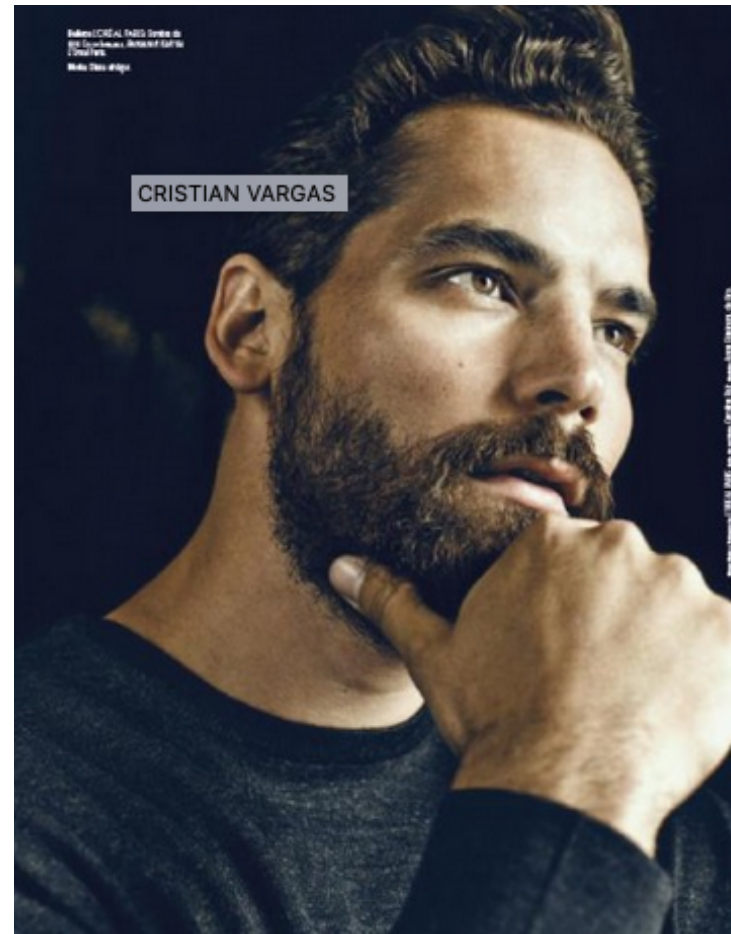

Cristian Paris

Height 193cm / 6' 4.0"

Size EU/US 54 / 24

Chest 114cm / 45"

Waist 104cm / 41"

Hips 118cm / 46.5"

Shoes EU/US/UK 47 / 13.5 / 12

Eyes Brown

Hair Brown

Suit size 60cm / 50"