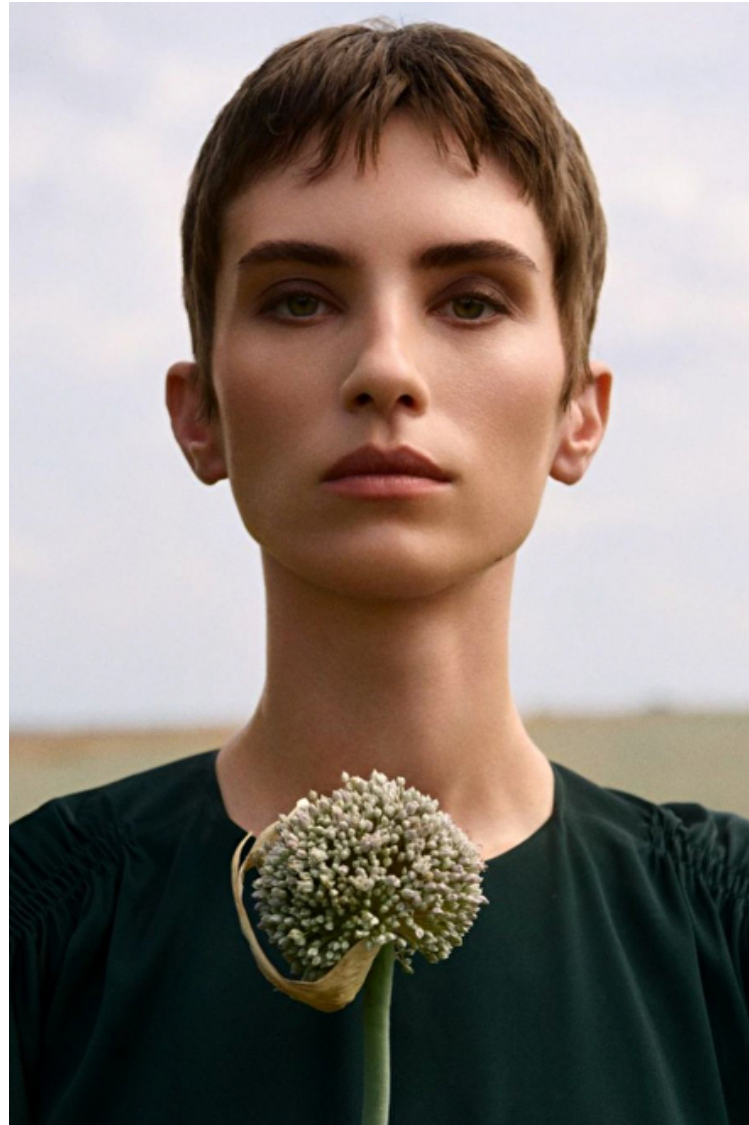

Cleo C

Height 178cm / 5' 10.0"

Bust 84cm / 33"

Waist 58cm / 23"

Hips 90cm / 35.5"

Shoes EU/US/UK 39 / 8 / 6

Eyes Green

Hair Brown