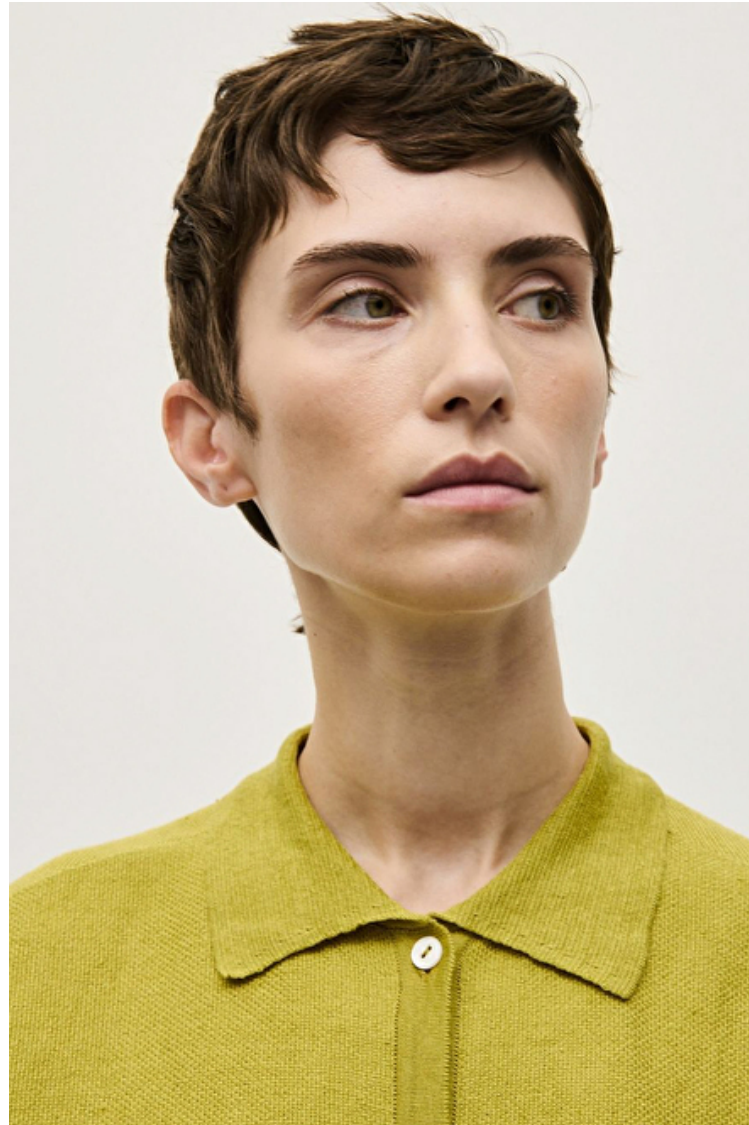

Cleo C

Height 178cm / 5' 10.0"

Bust 84cm / 33"

Waist 58cm / 23"

Hips 90cm / 35.5"

Shoes EU/US/UK 39 / 8 / 6

Eyes Green

Hair Brown