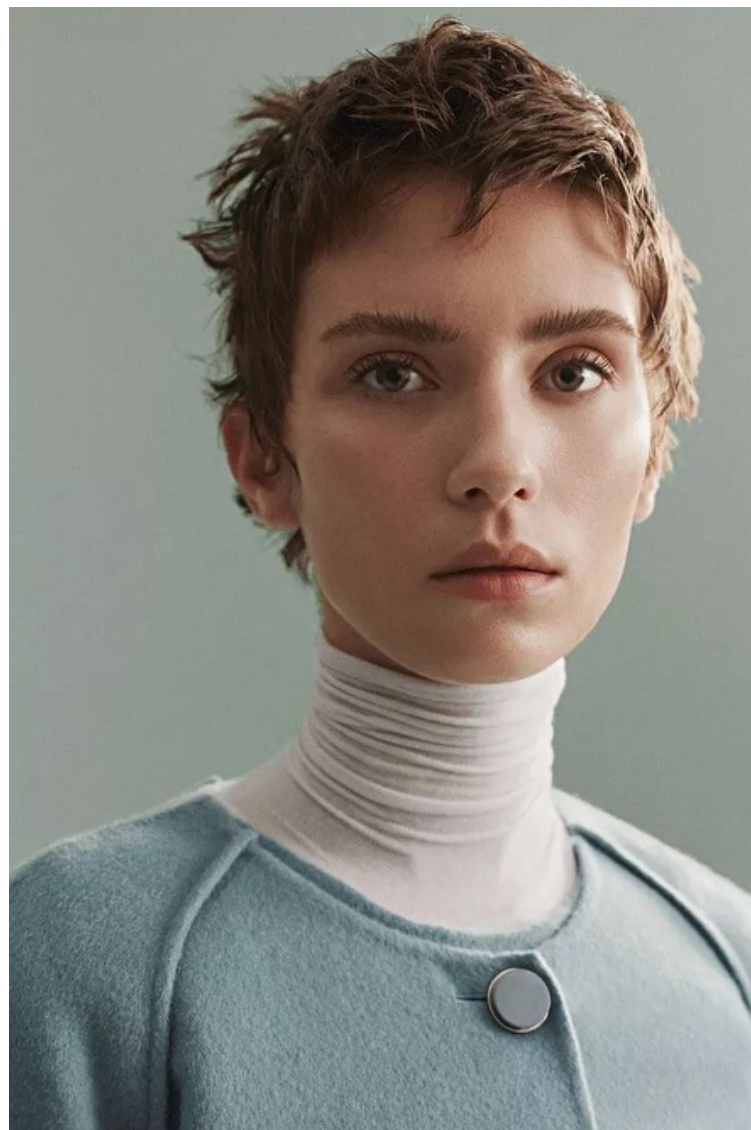

Cleo Cwiek.

Height 178cm / 5' 10.0"

Bust 85cm / 33.5"

Waist 60cm / 23.5"

Hips 90cm / 35.5"

Shoes EU/US/UK 39 / 8 / 6

Eyes Green

Hair Brown