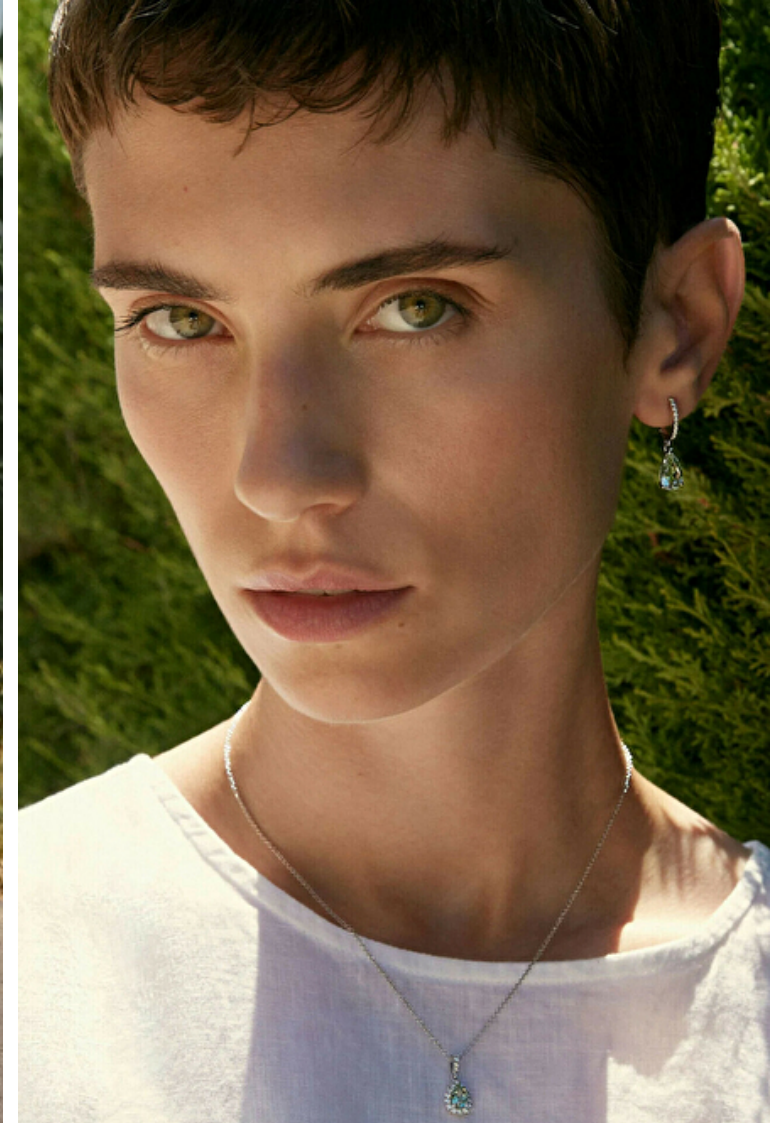

Modellink

Vasagatan 16, Goteborg, 41124, Goteborg, Sweden
Phone: 031-13 15 33 **Email:** info@modellink.se **Website:** http://modellink.se/

Cleo C

Height 178cm / 5' 10.0"

Bust 84cm / 33"

Waist 58cm / 23"

Hips 90cm / 35.5"

Shoes EU/US/UK 39 / 8 / 6

Eyes Green

Hair Brown