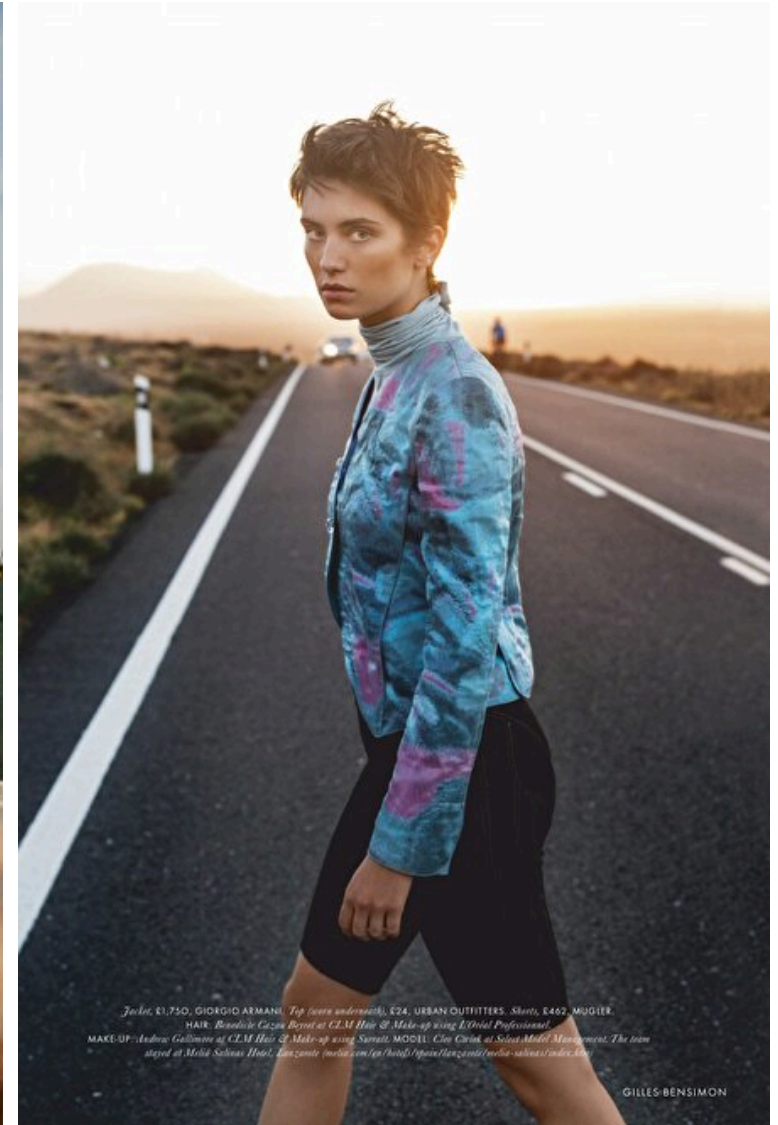

Modellink

Vasagatan 16, Goteborg, 41124, Goteborg, Sweden
Phone: 031-13 15 33 Email: info@modellink.se Website: http://modellink.se/

Cleo C

Height 178cm / 5' 10.0"

Bust 84cm / 33"

Waist 58cm / 23"

Hips 90cm / 35.5"

Shoes EU/US/UK 39 / 8 / 6

Eyes Green

Hair Brown

GILLES BENSIMON