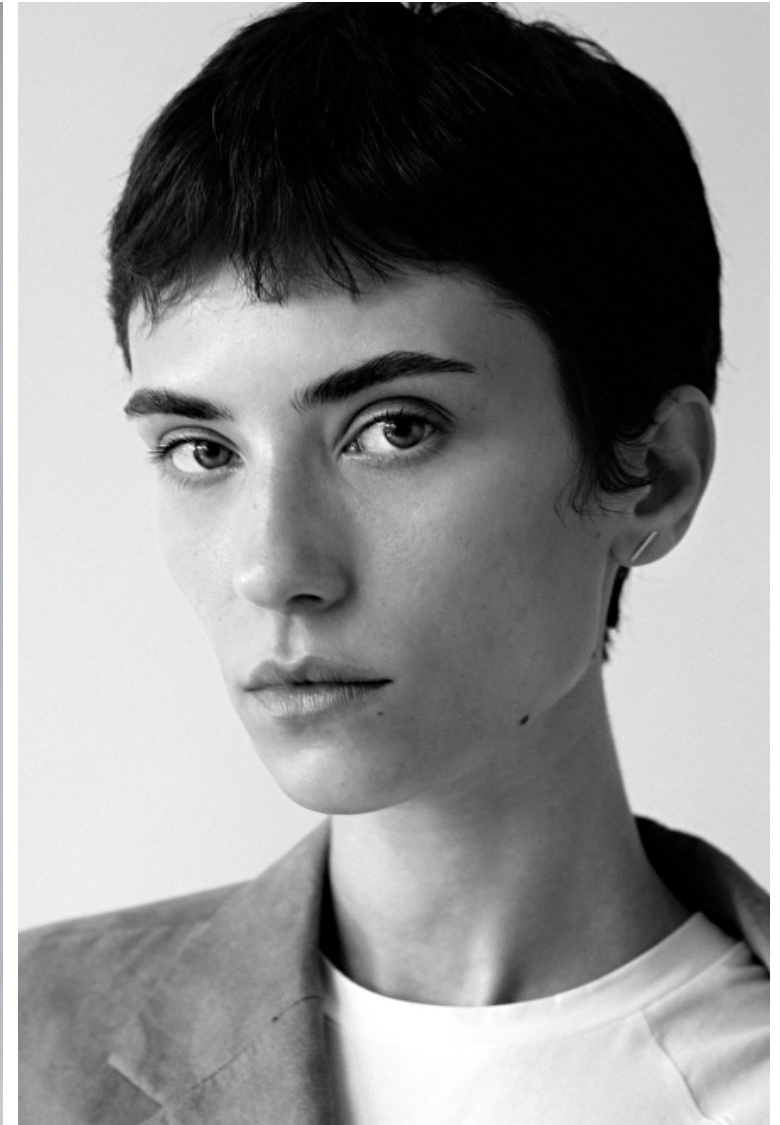

Cleo C

Height 178cm / 5' 10.0"

Bust 84cm / 33"

Waist 58cm / 23"

Hips 90cm / 35.5"

Shoes EU/US/UK 39 / 8 / 6

Eyes Green

Hair Brown