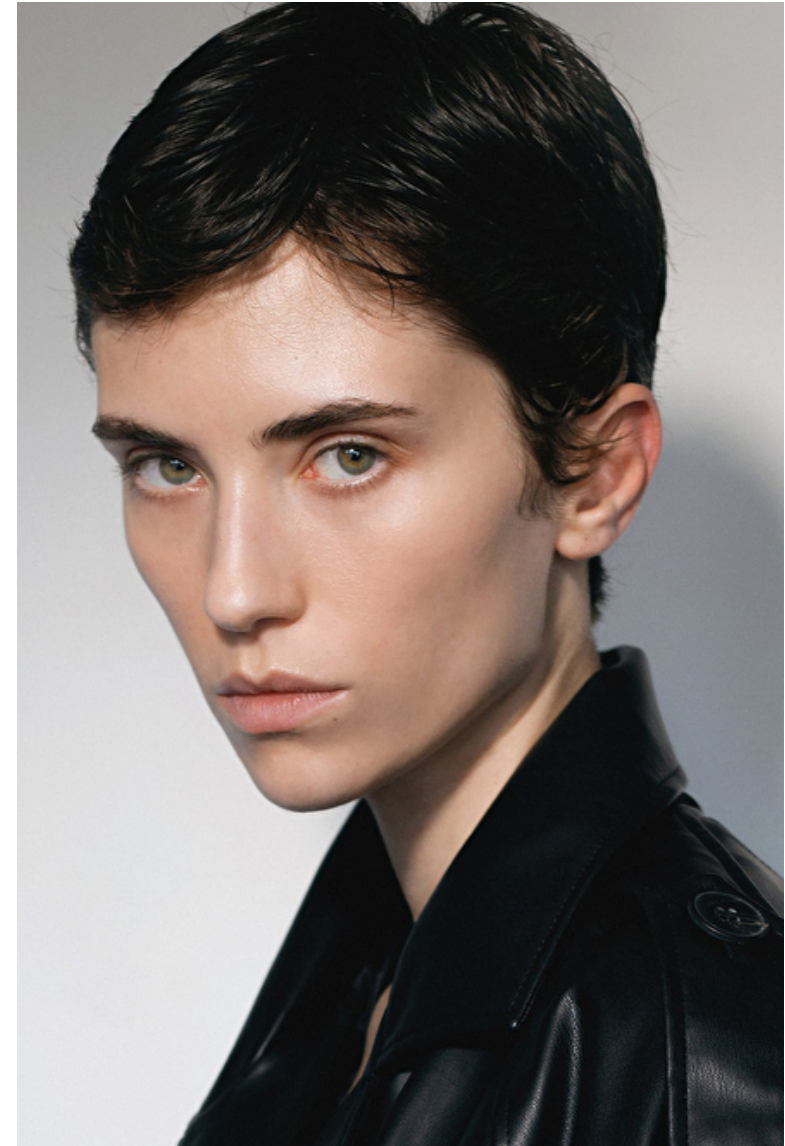

Modellink

Vasagatan 16, Goteborg, 41124, Goteborg, Sweden
Phone: 031-13 15 33 **Email:** info@modellink.se **Website:** http://modellink.se/

Cleo C

Height 178cm / 5' 10.0"

Bust 84cm / 33"

Waist 58cm / 23"

Hips 90cm / 35.5"

Shoes EU/US/UK 39 / 8 / 6

Eyes Green

Hair Brown