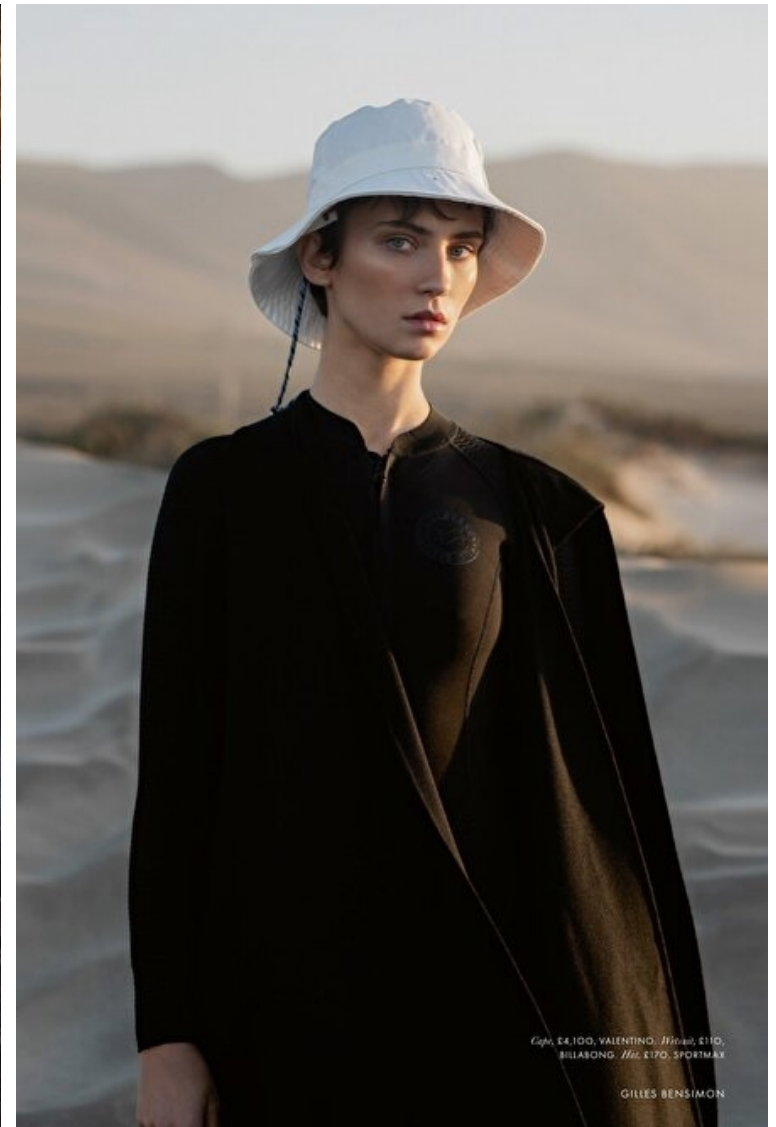

Cleo Cwiek.

Height 178cm / 5' 10.0"

Bust 85cm / 33.5"

Waist 60cm / 23.5"

Hips 90cm / 35.5"

Shoes EU/US/UK 39 / 8 / 6

Eyes Green

Hair Brown