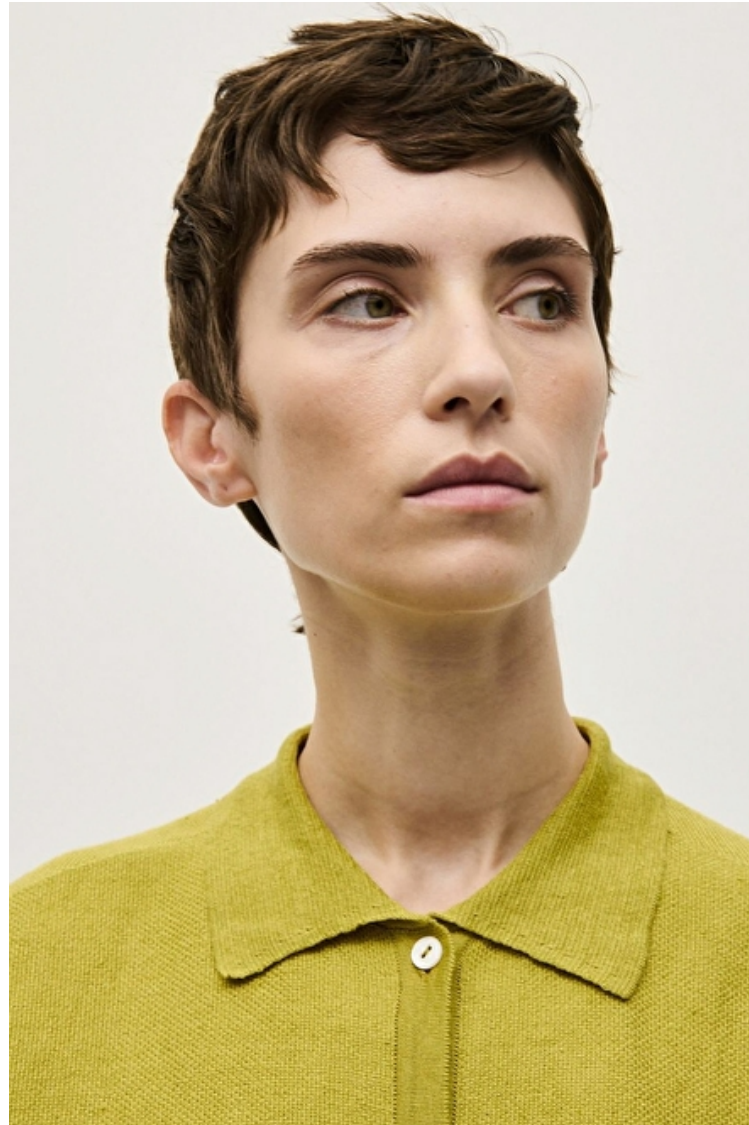

Cleo Cwiek.

Height 178cm / 5' 10.0"

Bust 85cm / 33.5"

Waist 60cm / 23.5"

Hips 90cm / 35.5"

Shoes EU/US/UK 39 / 8 / 6

Eyes Green

Hair Brown