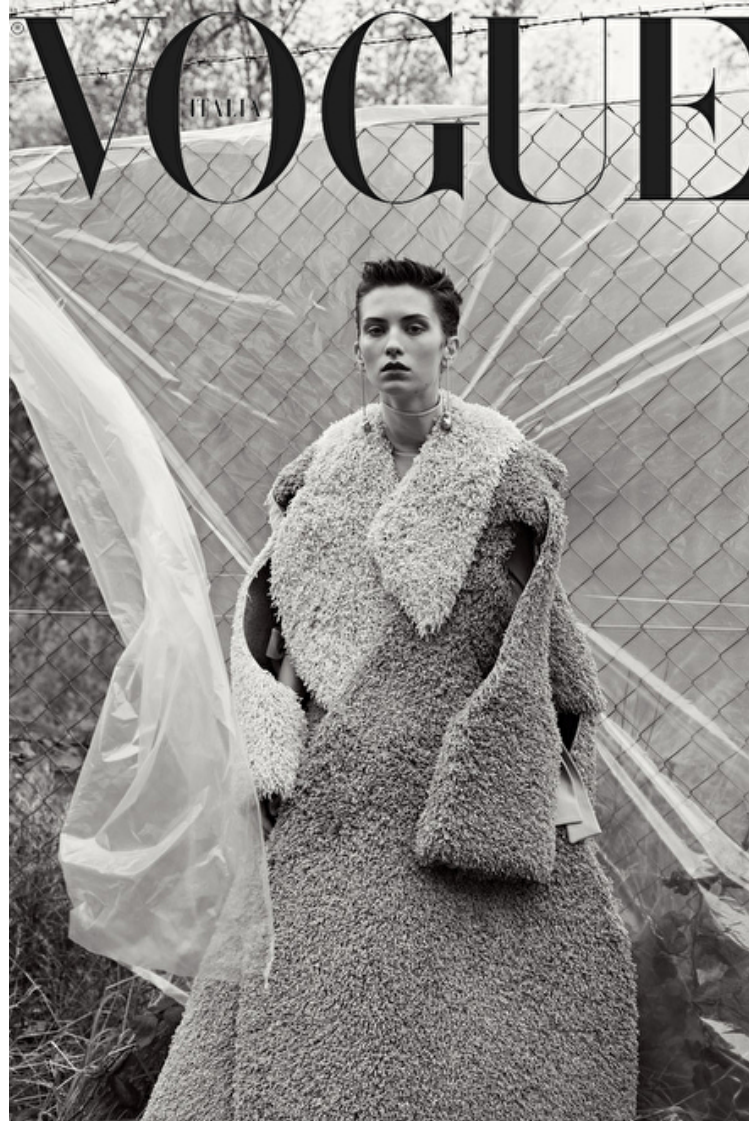

Height 178cm / 5' 10.0"

Bust 84cm / 33"

Waist 58cm / 23"

Hips 90cm / 35.5"

Shoes EU/US/UK 39 / 8 / 6

Eyes Green

Hair Brown

Modellink