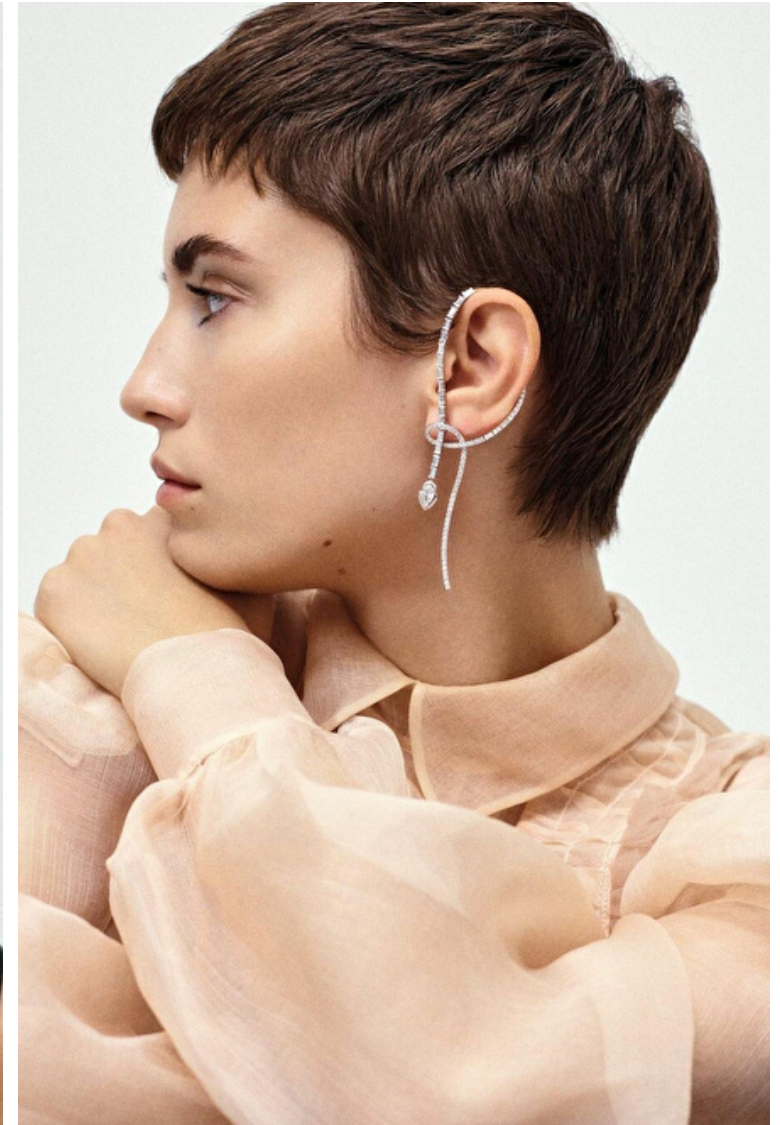

Modellink

Vasagatan 16, Goteborg, 41124, Goteborg, Sweden
Phone: 031-13 15 33 **Email:** info@modellink.se **Website:** <http://modellink.se/>

Cleo C

Height 178cm / 5' 10.0"

Bust 84cm / 33"

Waist 58cm / 23"

Hips 90cm / 35.5"

Shoes EU/US/UK 39 / 8 / 6

Eyes Green

Hair Brown