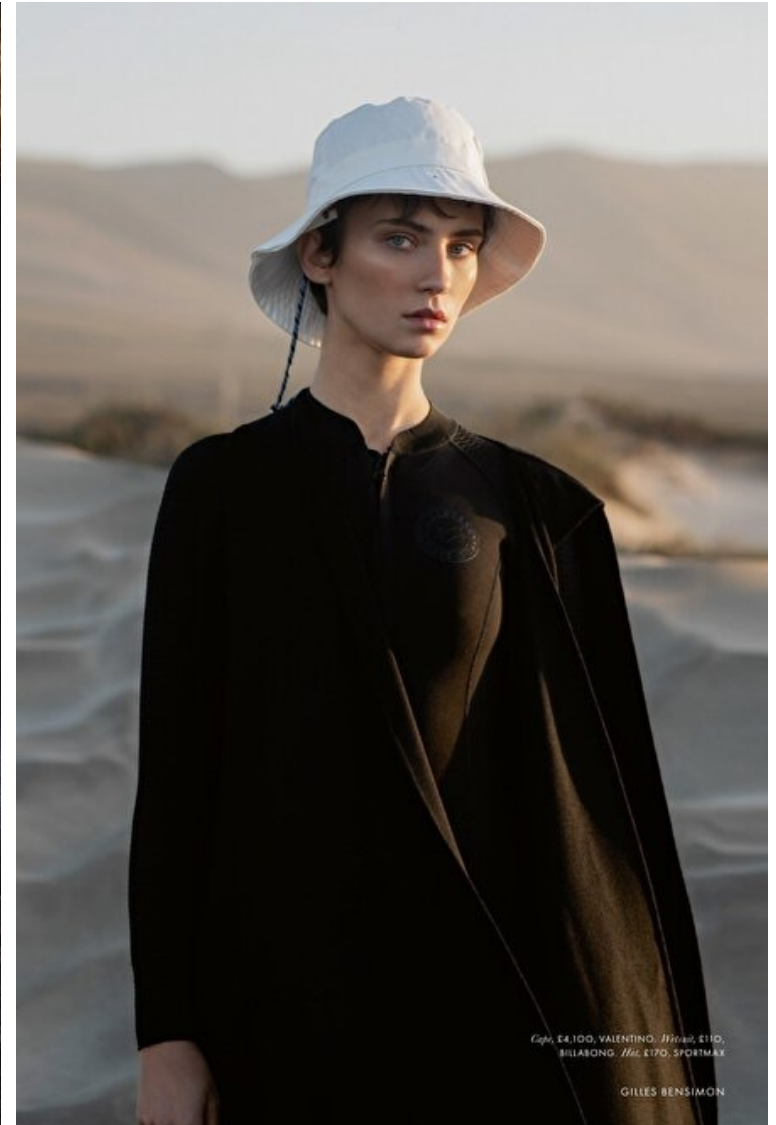

Cleo Cwiek.

Height 178cm / 5' 10.0"

Bust 85cm / 33.5"

Waist 60cm / 23.5"

Hips 90cm / 35.5"

Shoes EU/US/UK 39 / 8 / 6

Eyes Green

Hair Brown