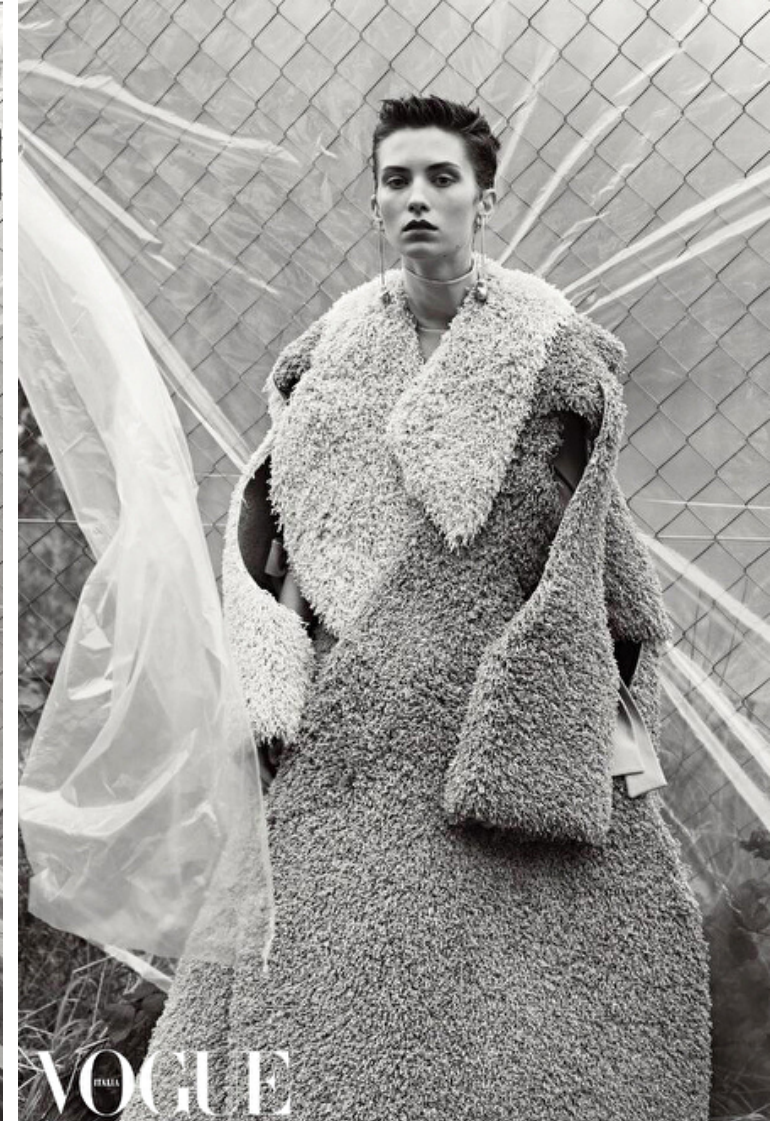

Height 178cm / 5' 10.0"

Bust 84cm / 33"

Waist 58cm / 23"

Hips 90cm / 35.5"

Shoes EU/US/UK 39 / 8 / 6

Eyes Green

Hair Brown

Modellink