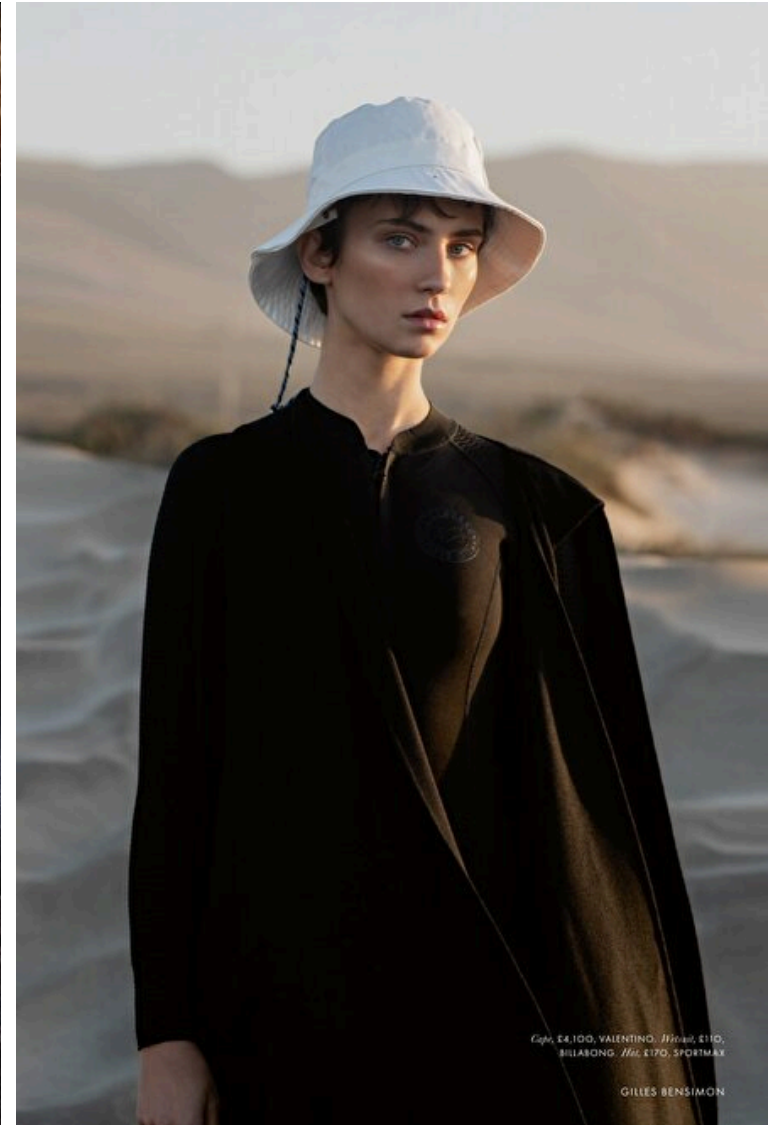

Cleo C

Height 178cm / 5' 10.0"

Bust 84cm / 33"

Waist 58cm / 23"

Hips 90cm / 35.5"

Shoes EU/US/UK 39 / 8 / 6

Eyes Green

Hair Brown