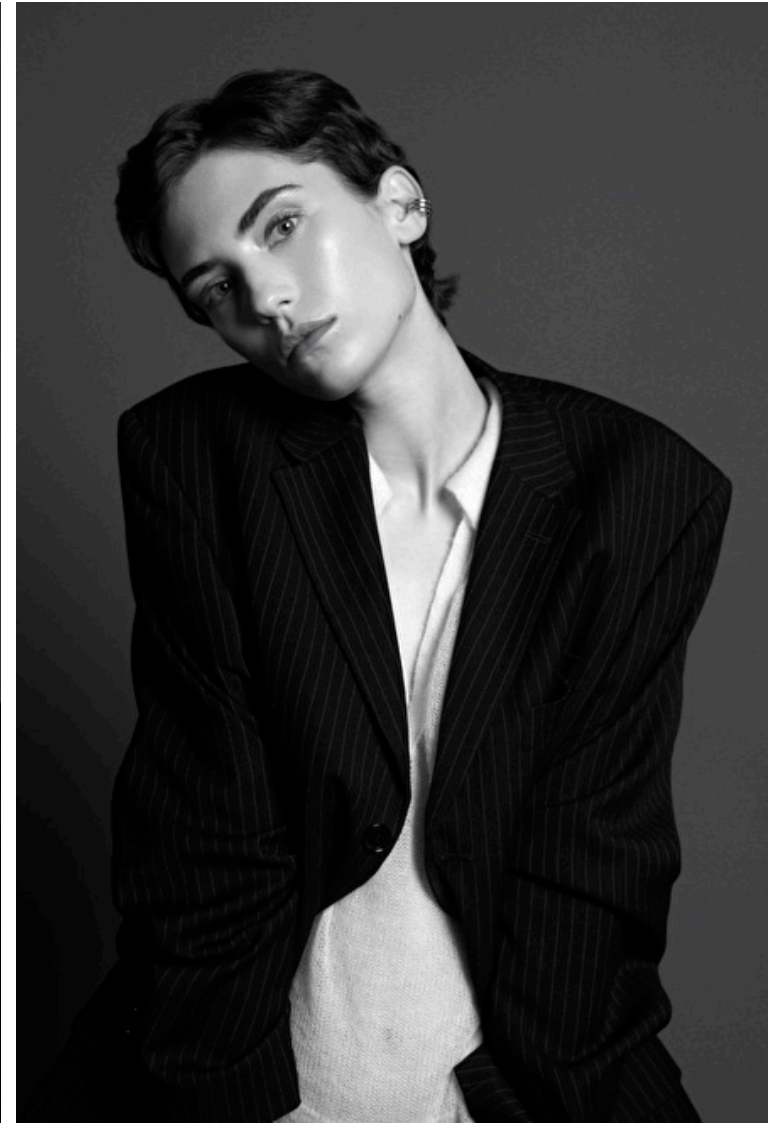

Modellink

Vasagatan 16, Goteborg, 41124, Goteborg, Sweden
Phone: 031-13 15 33 **Email:** info@modellink.se **Website:** <http://modellink.se/>

Cleo C

Height 178cm / 5' 10.0"

Bust 84cm / 33"

Waist 58cm / 23"

Hips 90cm / 35.5"

Shoes EU/US/UK 39 / 8 / 6

Eyes Green

Hair Brown