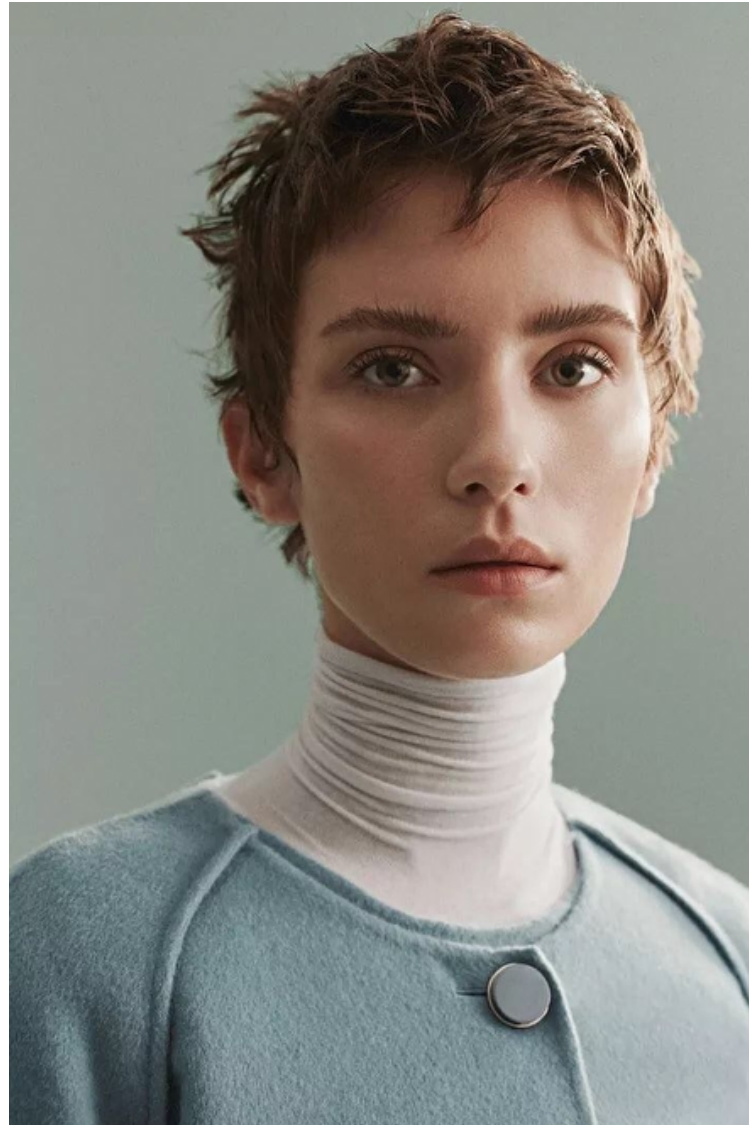

Modellink

Vasagatan 16, Goteborg, 41124, Goteborg, Sweden
Phone: 031-13 15 33 **Email:** info@modellink.se **Website:** <http://modellink.se/>

Cleo C

Height 178cm / 5' 10.0"

Bust 84cm / 33"

Waist 58cm / 23"

Hips 90cm / 35.5"

Shoes EU/US/UK 39 / 8 / 6

Eyes Green

Hair Brown