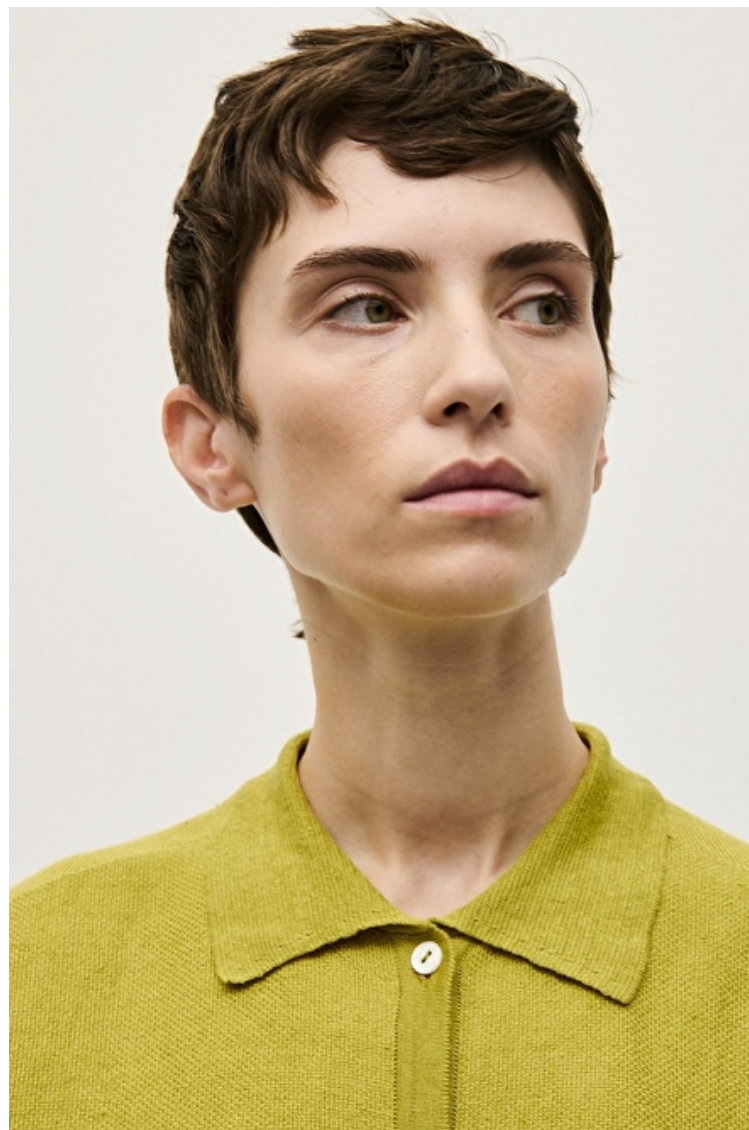

Cleo Cwiek.

Height 178cm / 5' 10.0"

Bust 85cm / 33.5"

Waist 60cm / 23.5"

Hips 90cm / 35.5"

Shoes EU/US/UK 39 / 8 / 6

Eyes Green

Hair Brown