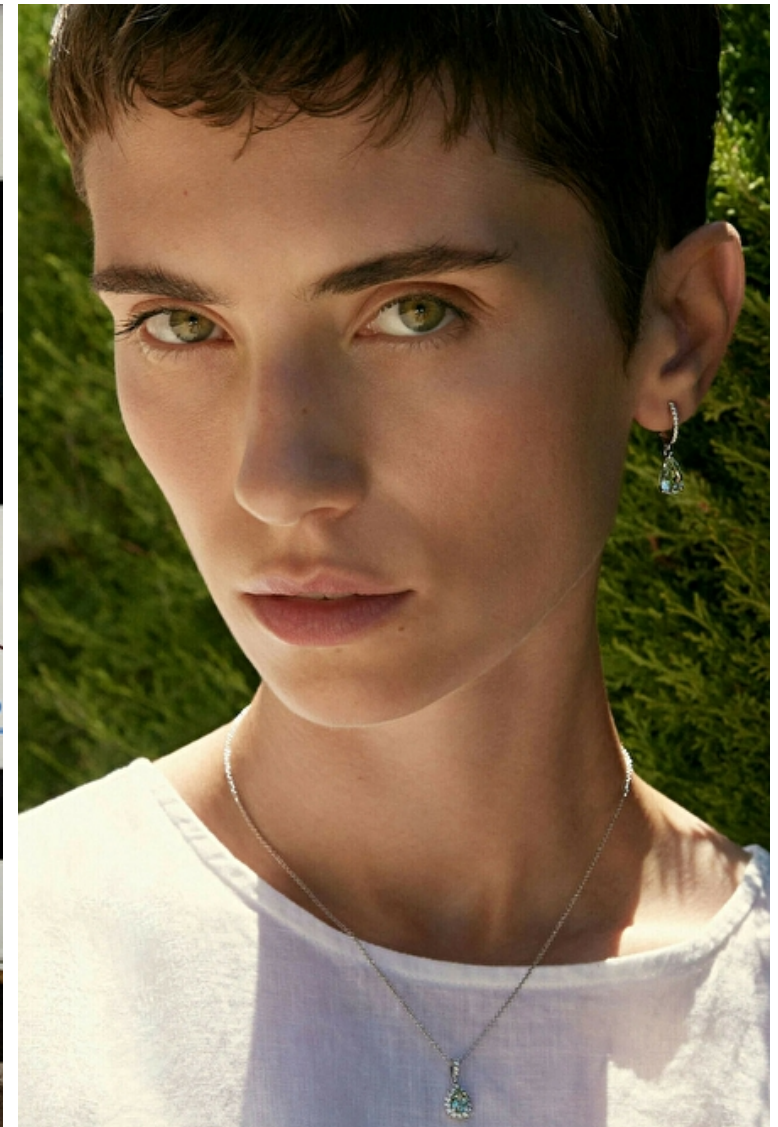

Cleo Cwiek.

Height 178cm / 5' 10.0"

Bust 85cm / 33.5"

Waist 60cm / 23.5"

Hips 90cm / 35.5"

Shoes EU/US/UK 39 / 8 / 6

Eyes Green

Hair Brown