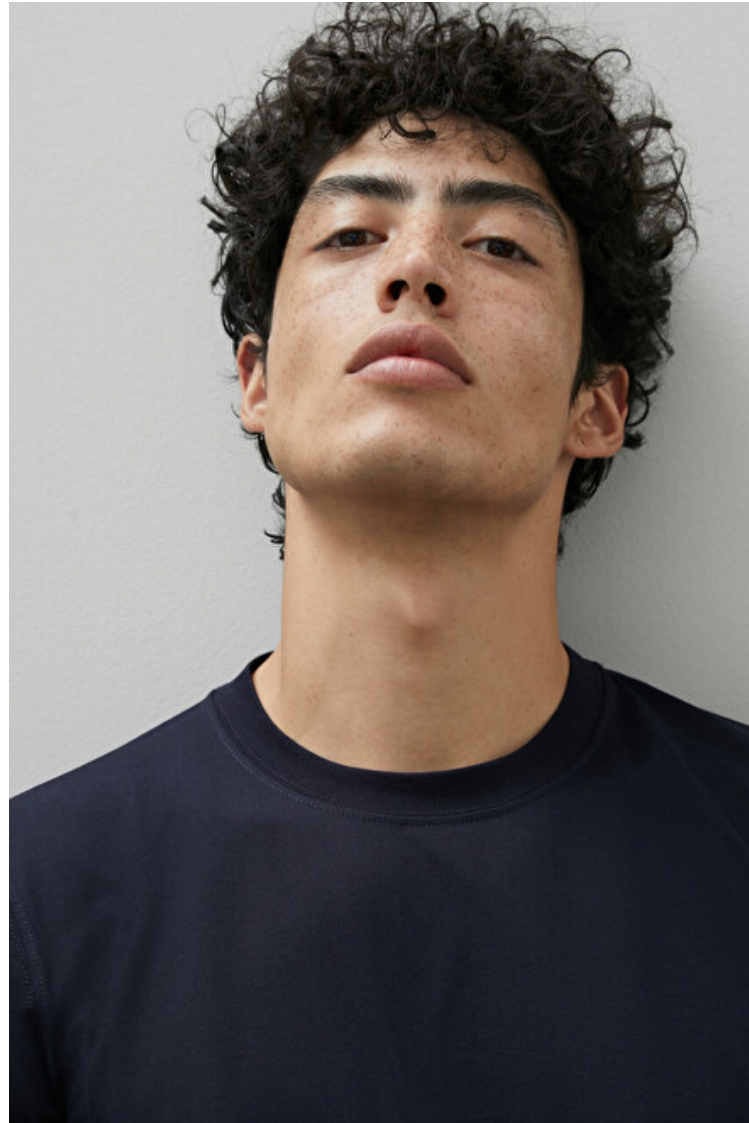

Waist 75cm / 29.5"

Hips 97cm / 38"

Shoes EU/US/UK 44 / 11 / 9.5

Eyes Brown

Hair Black

Modellink

Vasagatan 16, Goteborg, 41124, Goteborg, Sweden
Phone: 031-13 15 33 **Email:** info@modellink.se **Website:** <http://modellink.se/>