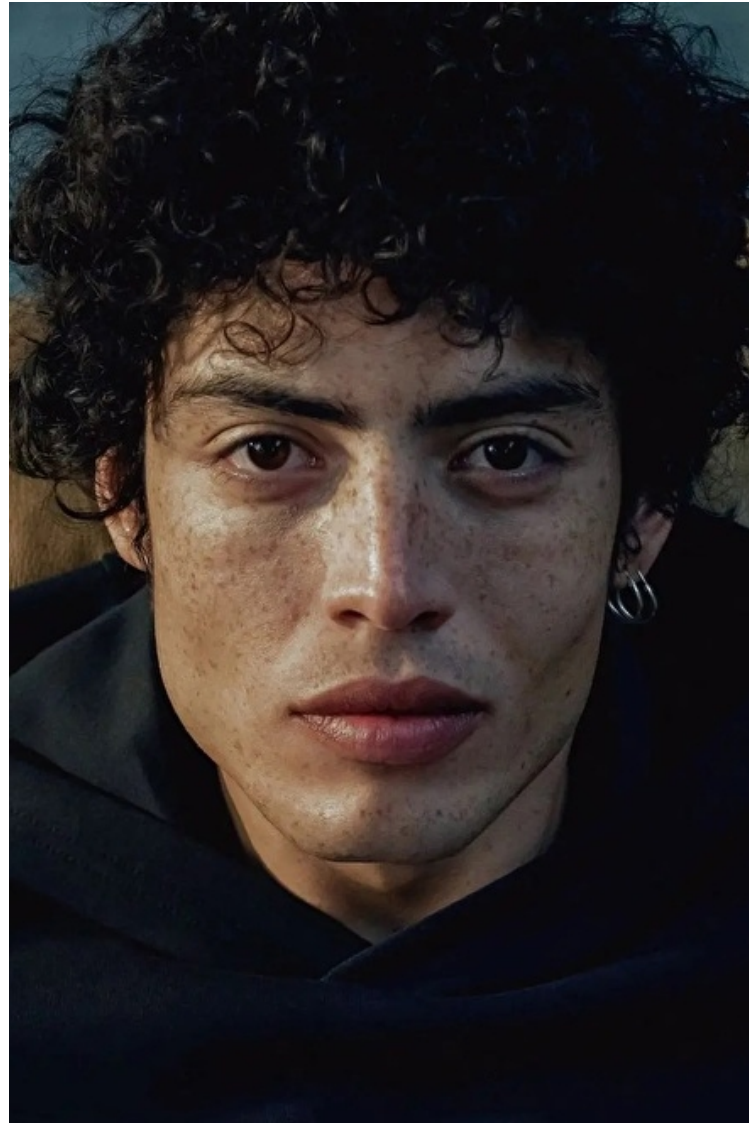

Cristiano Palmerini

Height 186cm / 6' 1.0"

Chest 98cm / 38.5"

Waist 75cm / 29.5"

Hips 97cm / 38"

Shoes EU/US/UK 44 / 11 / 9.5

Eyes Brown

Hair Black