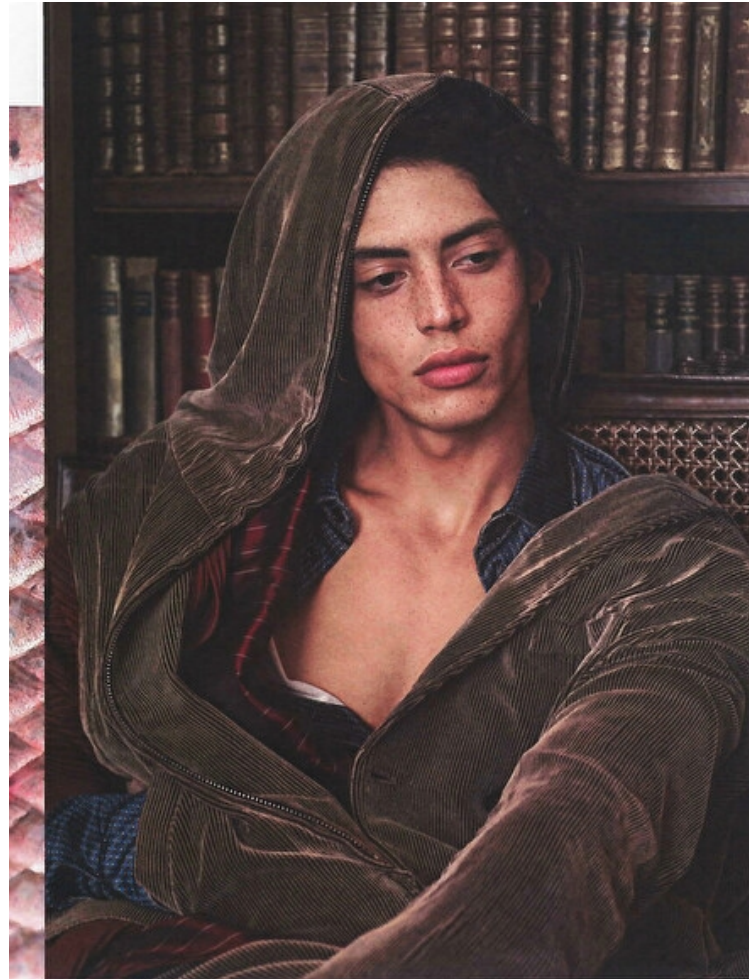

Cristiano Palmerini

Height 186cm / 6' 1.0"

Chest 98cm / 38.5"

Waist 75cm / 29.5"

Hips 97cm / 38"

Shoes EU/US/UK 44 / 11 / 9.5

Eyes Brown

Hair Black

THE FASHIONABLE LAMPOON