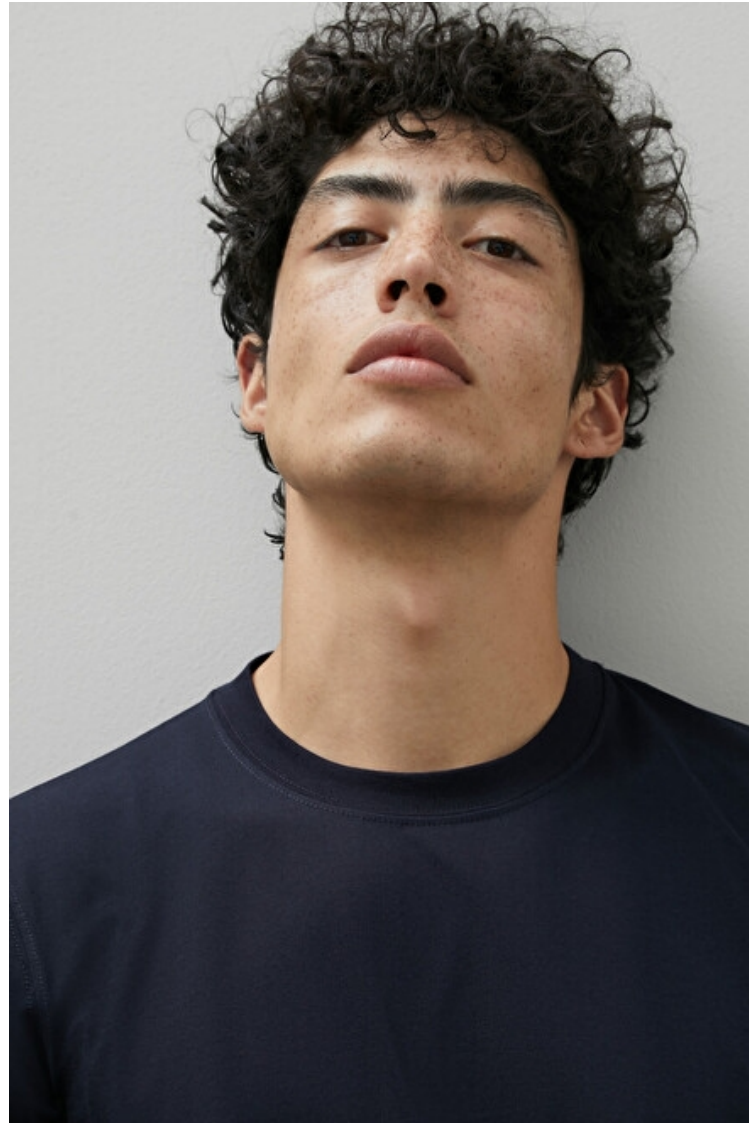

Chest 98cm / 38.5"

Waist 75cm / 29.5"

Hips 97cm / 38"

Shoes EU/US/UK 44 / 11 / 9.5

Eyes Brown

Hair Black

Cristiano Palmerini

Height 186cm / 6' 1.0"