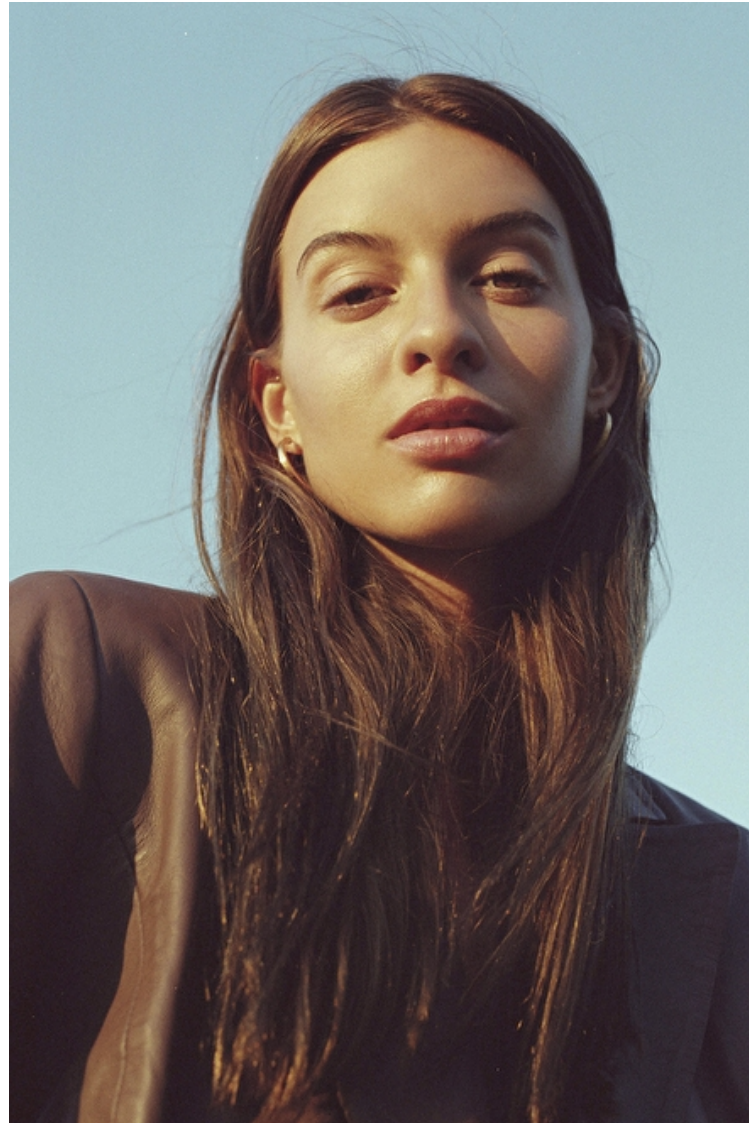

Cristina Mantas

Height 180cm / 5' 11.0"

Size EU/US 34 / 4

Bust 82cm / 32.5"

Waist 62cm / 24.5"

Hips 90cm / 35.5"

Shoes EU/US/UK 38 / 7.5 / 5

Eyes Brown

Hair Light brown

Cup B