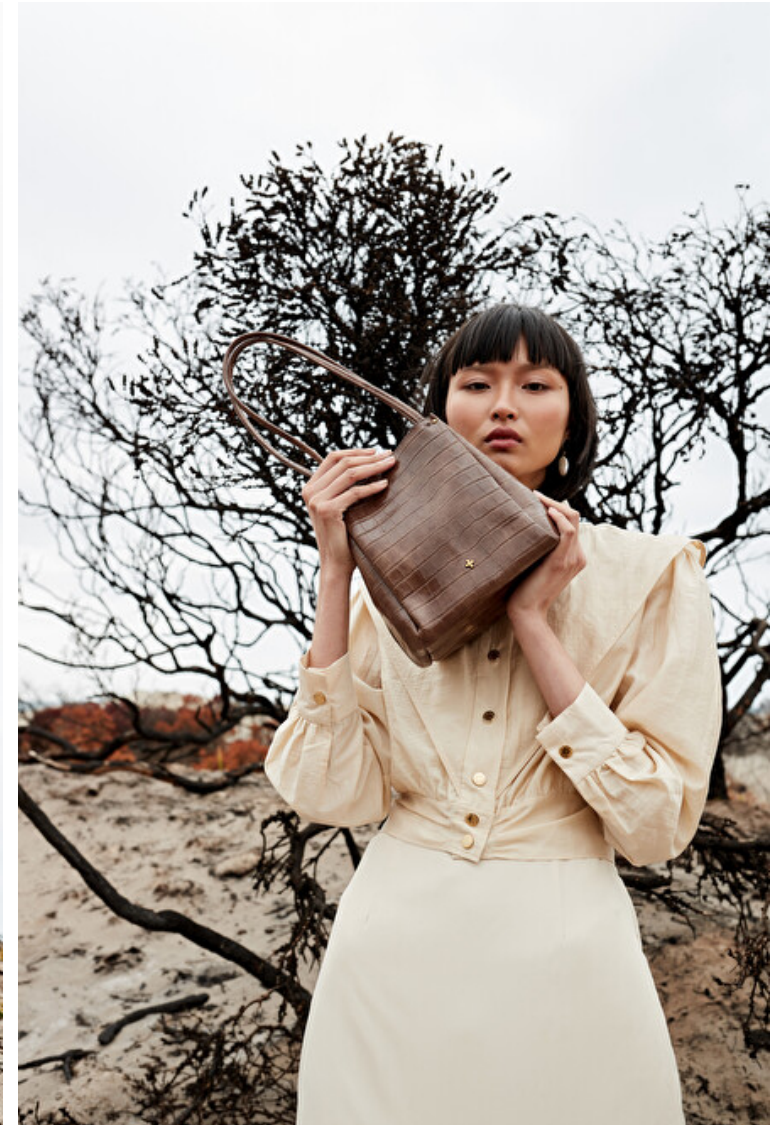

## Cynthia Wu

Height 180cm / 5' 11.0"

Bust 77cm / 30.5"

Waist 60cm / 23.5"

Hips 89cm / 35"

Shoes EU/US/UK 40 / 9 / 7

Eyes Dark brown

Hair Black