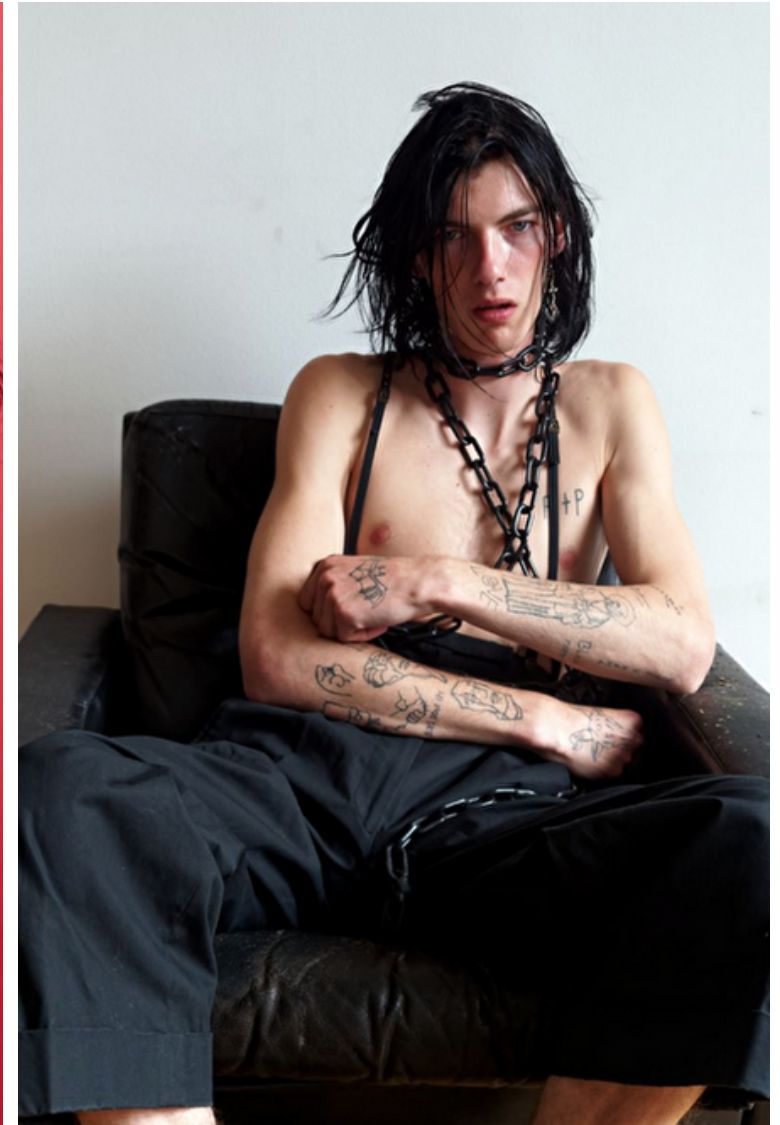

Modellink

Vasagatan 16, Goteborg, 41124, Goteborg, Sweden
Phone: 031-13 15 33 **Email:** info@modellink.se **Website:** http://modellink.se/

Damian Zalewski

Height 190cm / 6' 3.0"

Chest 93cm / 36.5"

Waist 64cm / 25"

Hips 90cm / 35.5"

Shoes EU/US/UK 45 / 12 / 10.5

Eyes Blue

Hair Black