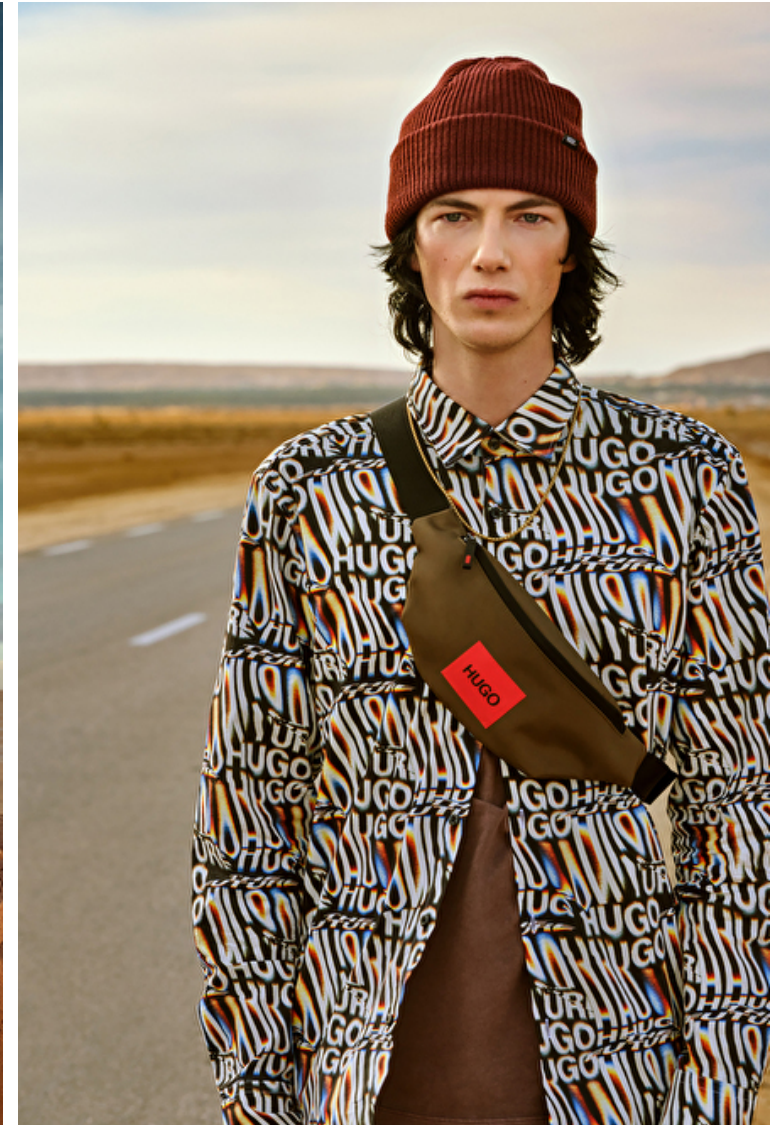

Modellink

Vasagatan 16, Goteborg, 41124, Goteborg, Sweden
Phone: 031-13 15 33 **Email:** info@modellink.se **Website:** http://modellink.se/

Damian Zalewski

Height 190cm / 6' 3.0"

Chest 93cm / 36.5"

Waist 64cm / 25"

Hips 90cm / 35.5"

Shoes EU/US/UK 45 / 12 / 10.5

Eyes Blue

Hair Black