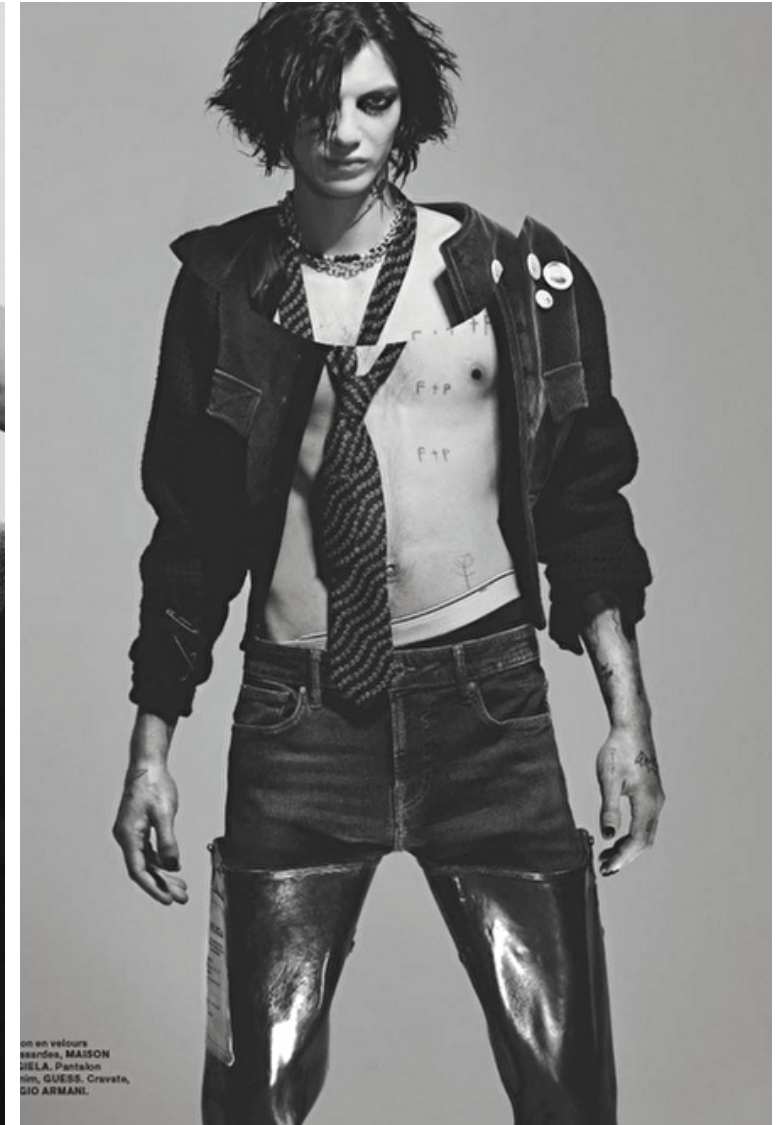

Modellink

Vasagatan 16, Goteborg, 41124, Goteborg, Sweden
Phone: 031-13 15 33 Email: info@modellink.se Website: <http://modellink.se/>

Damian Zalewski

Height 190cm / 6' 3.0"

Chest 93cm / 36.5"

Waist 64cm / 25"

Hips 90cm / 35.5"

Shoes EU/US/UK 45 / 12 / 10.5

Eyes Blue

Hair Black