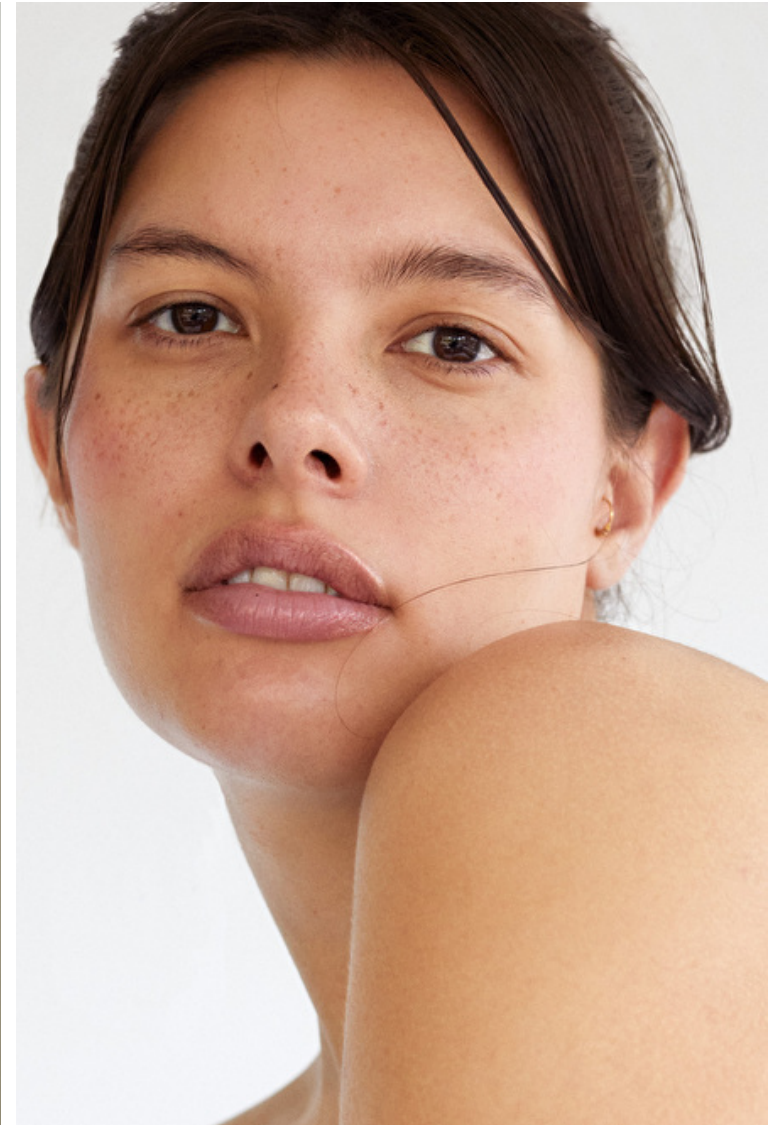

Modellink

Vasagatan 16, Goteborg, 41124, Goteborg, Sweden
Phone: 031-13 15 33 **Email:** info@modellink.se **Website:** <http://modellink.se/>

Dana Conlin

Height 174cm / 5' 8.5"

Bust 94cm / 37"

Waist 77cm / 30.5"

Hips 104cm / 41"

Shoes EU/US/UK 40 / 9 / 7

Eyes Brown

Hair Brown

Cup E