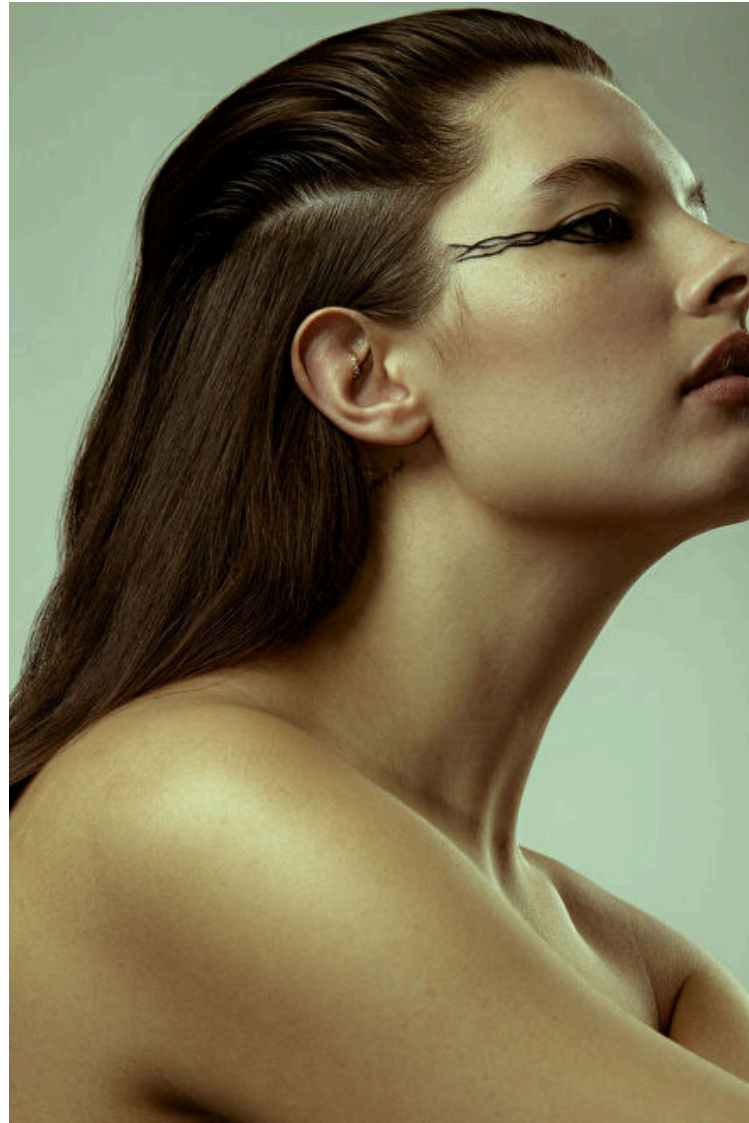

Modellink

Vasagatan 16, Goteborg, 41124, Goteborg, Sweden
Phone: 031-13 15 33 **Email:** info@modellink.se **Website:** <http://modellink.se/>

Dana Conlin

Height 174cm / 5' 8.5"

Bust 94cm / 37"

Waist 77cm / 30.5"

Hips 104cm / 41"

Shoes EU/US/UK 40 / 9 / 7

Eyes Brown

Hair Brown

Cup E