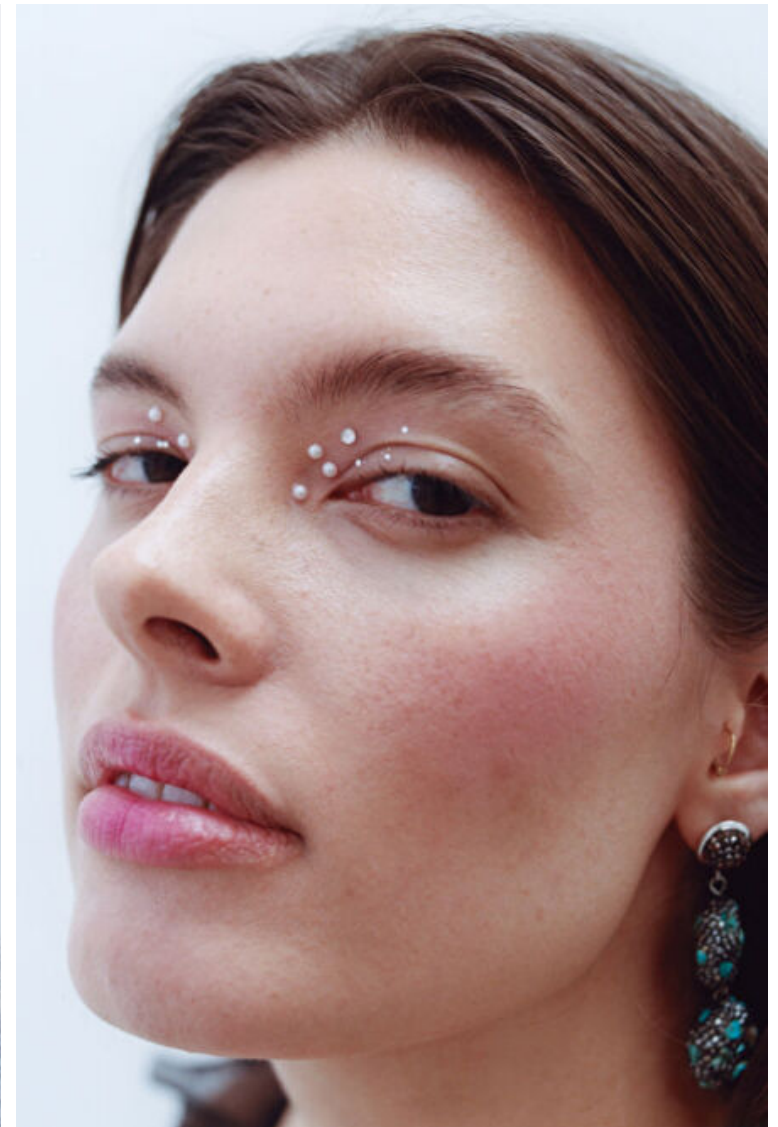

Modellink

Vasagatan 16, Goteborg, 41124, Goteborg, Sweden
Phone: 031-13 15 33 **Email:** info@modellink.se **Website:** <http://modellink.se/>

Dana Conlin

Height 174cm / 5' 8.5"

Bust 94cm / 37"

Waist 77cm / 30.5"

Hips 104cm / 41"

Shoes EU/US/UK 40 / 9 / 7

Eyes Brown

Hair Brown

Cup E