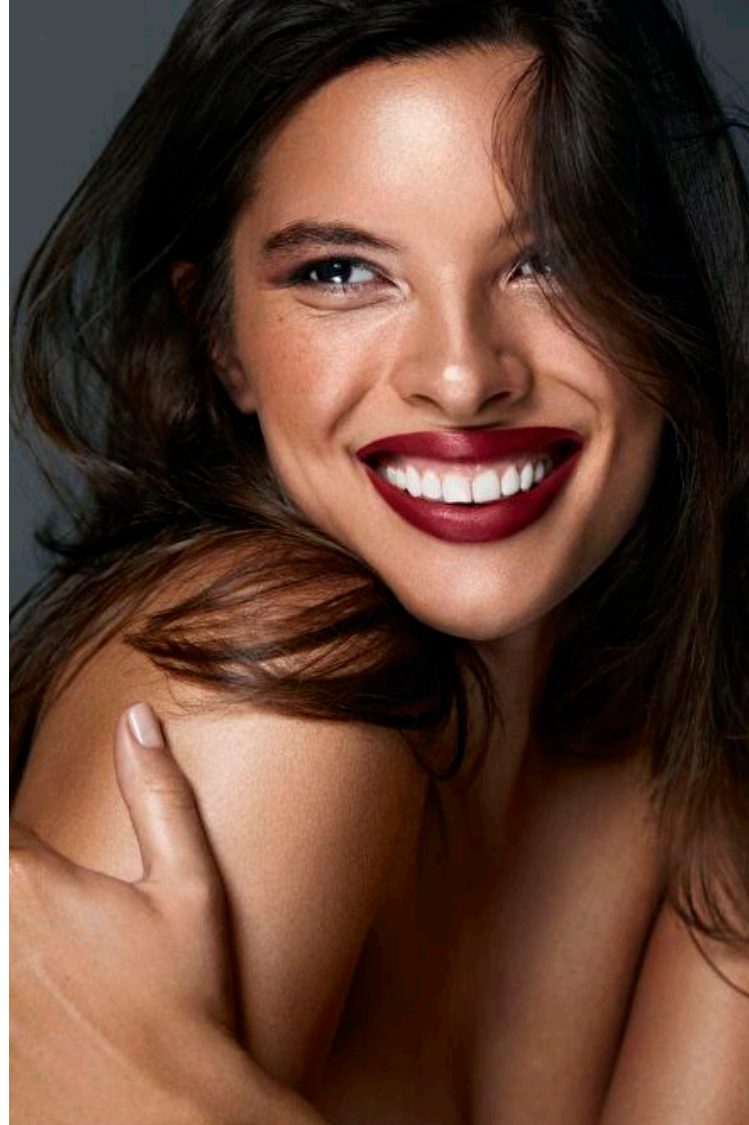

Modellink

Vasagatan 16, Goteborg, 41124, Goteborg, Sweden
Phone: 031-13 15 33 **Email:** info@modellink.se **Website:** <http://modellink.se/>

Dana Conlin

Height 174cm / 5' 8.5"

Bust 94cm / 37"

Waist 77cm / 30.5"

Hips 104cm / 41"

Shoes EU/US/UK 40 / 9 / 7

Eyes Brown

Hair Brown

Cup E