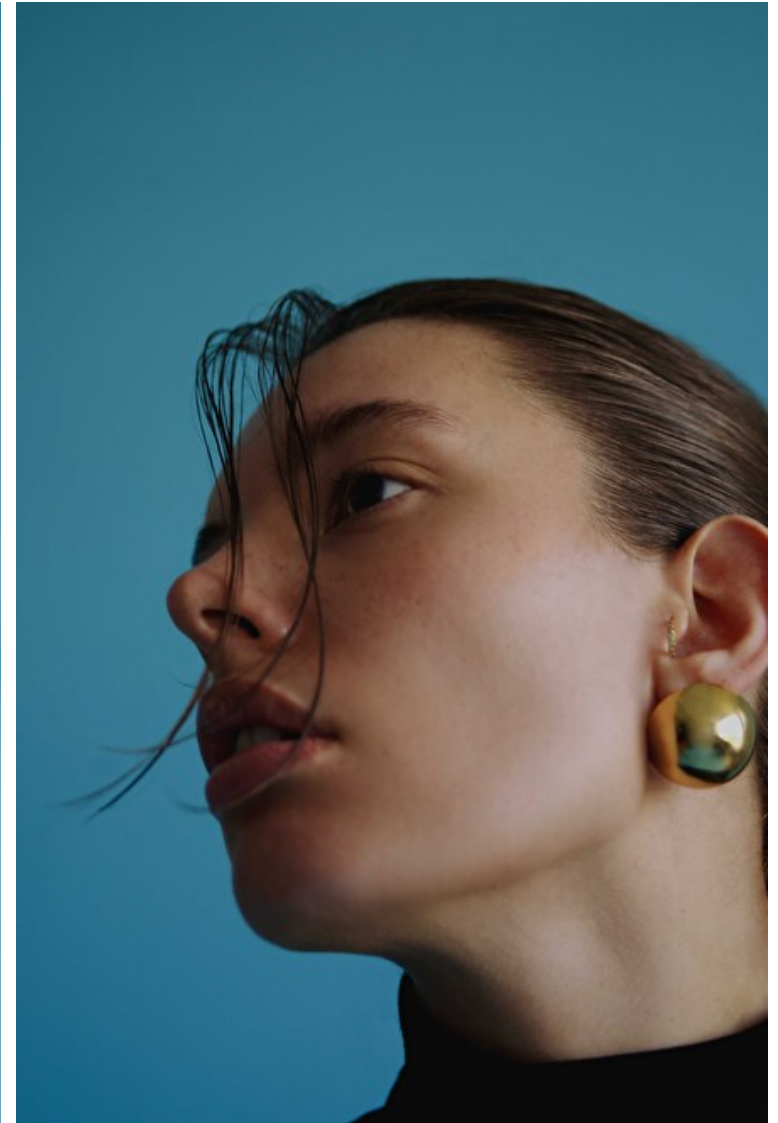

Modellink

Vasagatan 16, Goteborg, 41124, Goteborg, Sweden
Phone: 031-13 15 33 **Email:** info@modellink.se **Website:** http://modellink.se/

Dana Conlin

Height 174cm / 5' 8.5"

Bust 94cm / 37"

Waist 77cm / 30.5"

Hips 104cm / 41"

Shoes EU/US/UK 40 / 9 / 7

Eyes Brown

Hair Brown

Cup E