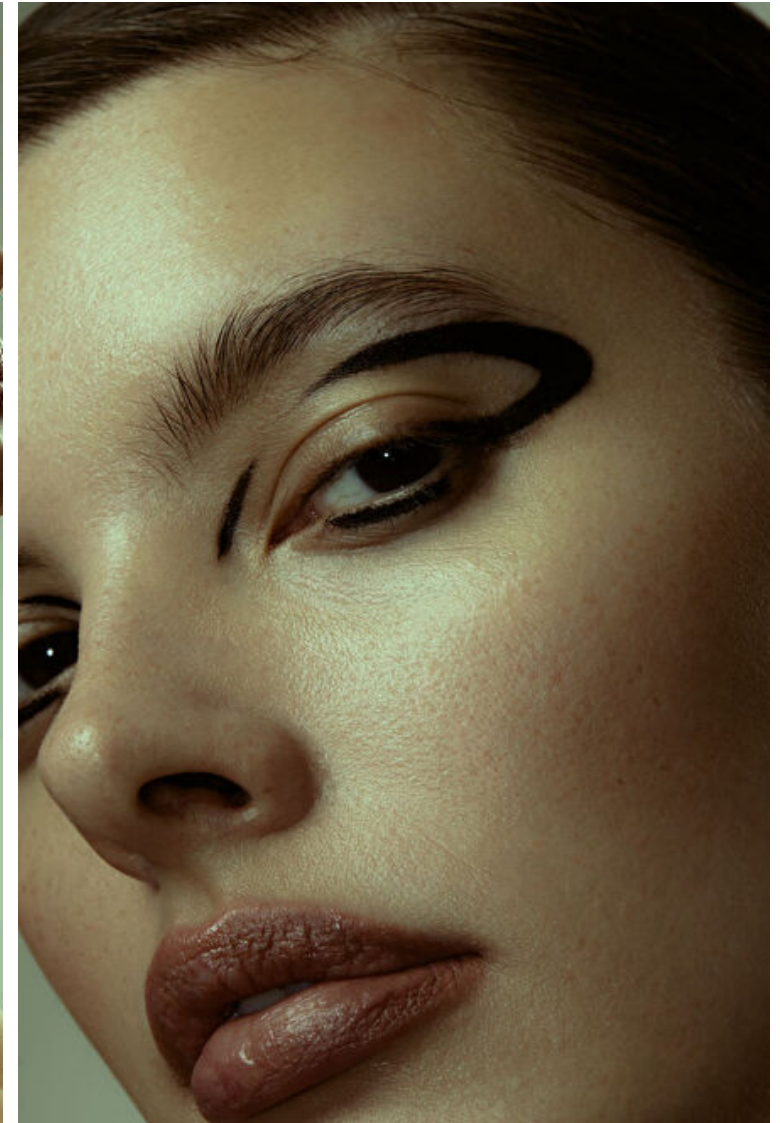

Modellink

Vasagatan 16, Goteborg, 41124, Goteborg, Sweden
Phone: 031-13 15 33 **Email:** info@modellink.se **Website:** <http://modellink.se/>

Dana Conlin

Height 174cm / 5' 8.5"

Bust 94cm / 37"

Waist 77cm / 30.5"

Hips 104cm / 41"

Shoes EU/US/UK 40 / 9 / 7

Eyes Brown

Hair Brown

Cup E