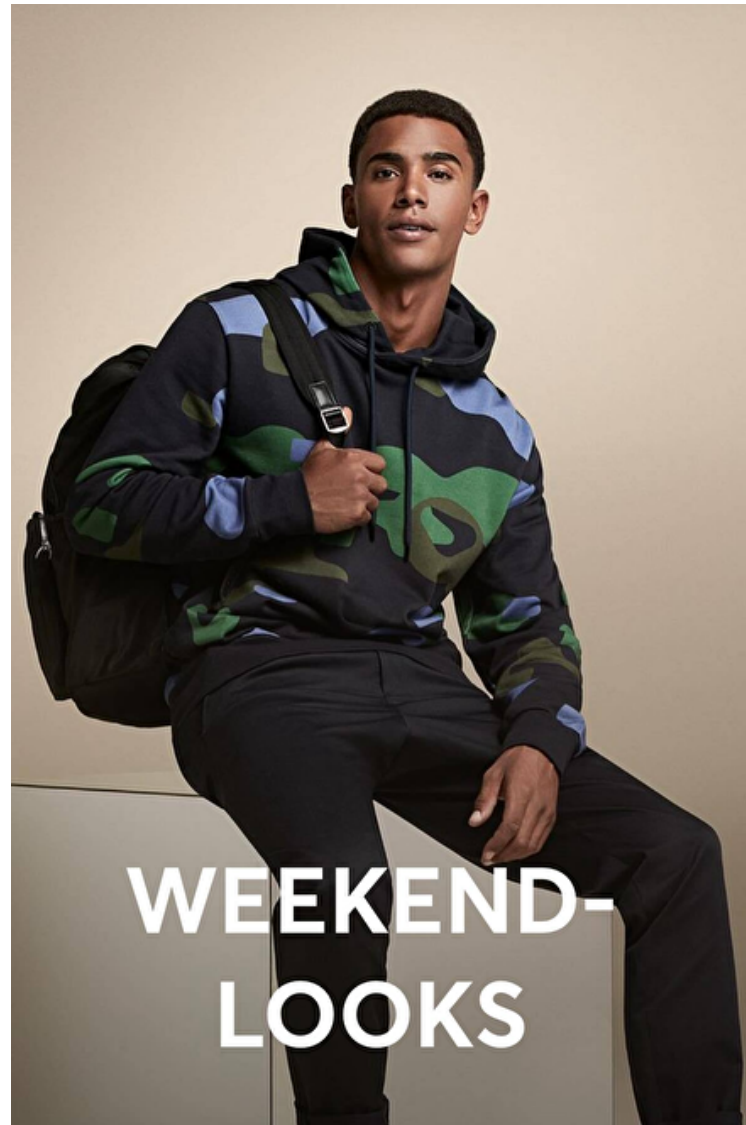

Daniel Sterk

Height 186cm / 6' 1.0"

Chest 101cm / 40"

Waist 77cm / 30.5"

Hips 97cm / 38"

Shoes EU/US/UK 43 / 10.5 / 9

Eyes Brown

Hair Brown