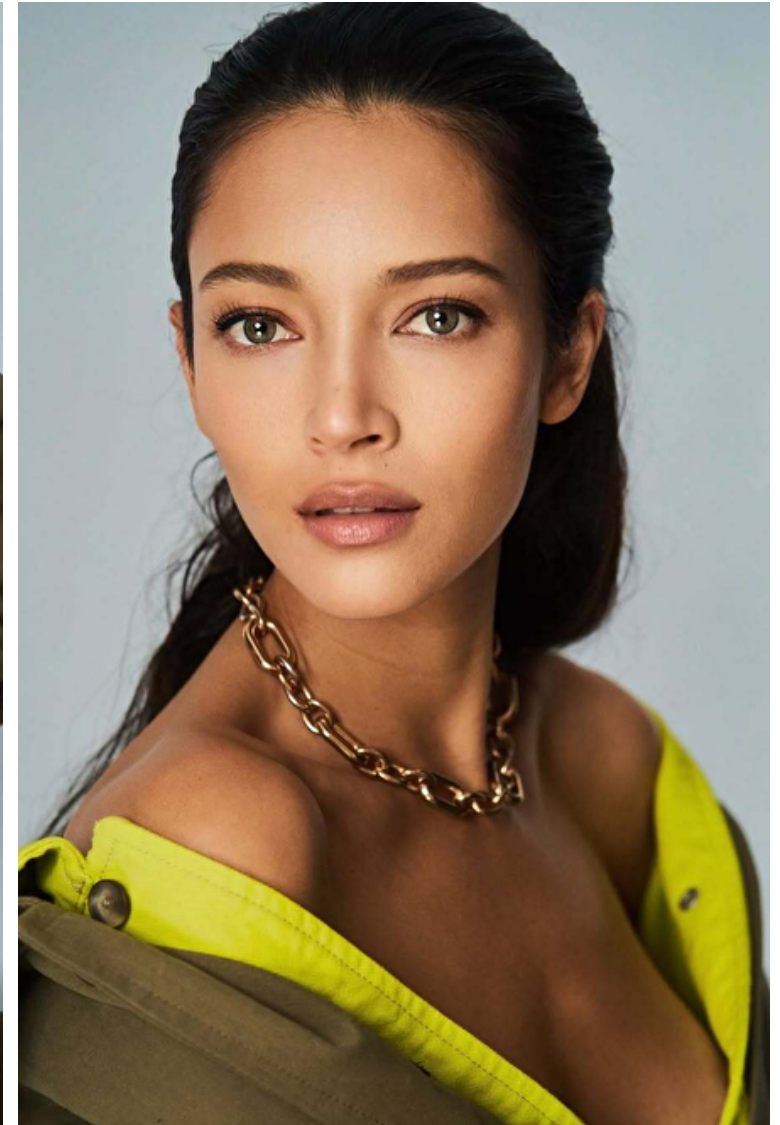

## Daniela De Jesus

Height 180cm / 5' 11.0"

Bust 86cm / 34"

Waist 64cm / 25"

Hips 90cm / 35.5"

Shoes EU/US/UK 39 / 8 / 6

Hair Dark brown

Eyes Green