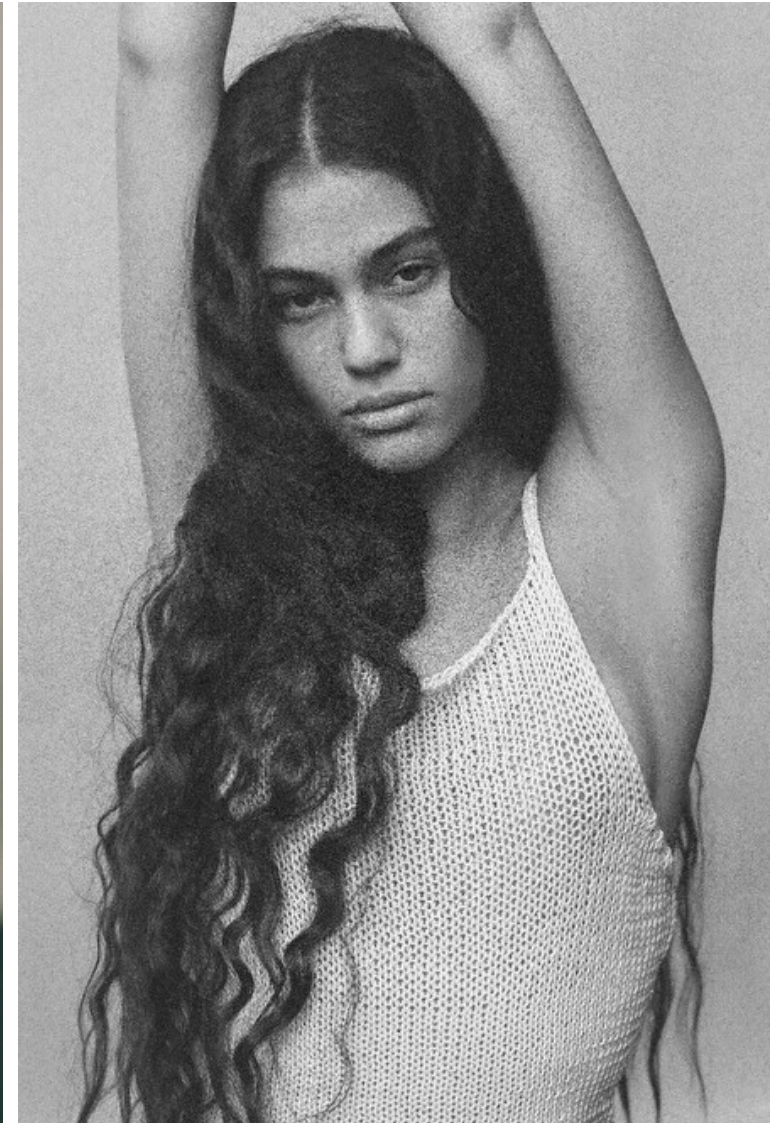

Daniella Halfon

Height 171cm / 5' 7.5"

Bust 80cm / 31.5"

Waist 62cm / 24.5"

Hips 90cm / 35.5"

Shoes EU/US/UK 39 / 8 / 6

Eyes Brown

Hair Dark brown