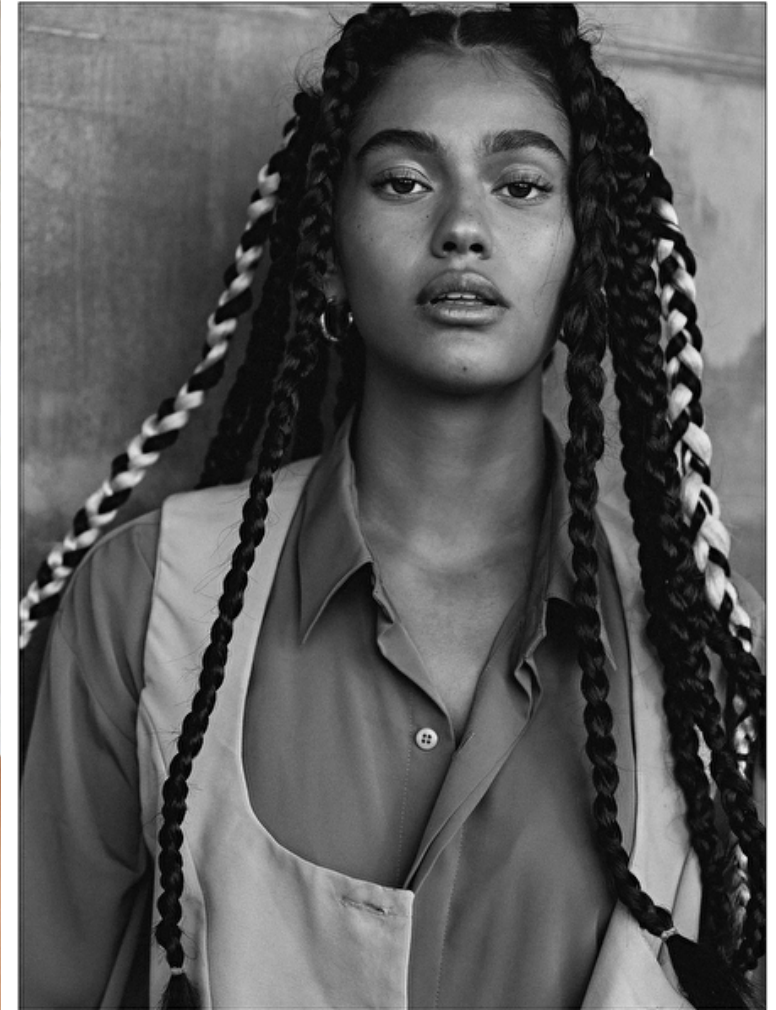

Modellink

Vasagatan 16, Goteborg, 41124, Goteborg, Sweden
Phone: 031-13 15 33 **Email:** info@modellink.se **Website:** <http://modellink.se/>

Daniella Halfon

Height 171cm / 5' 7.5"

Bust 80cm / 31.5"

Waist 62cm / 24.5"

Hips 90cm / 35.5"

Shoes EU/US/UK 39 / 8 / 6

Eyes Brown

Hair Dark brown