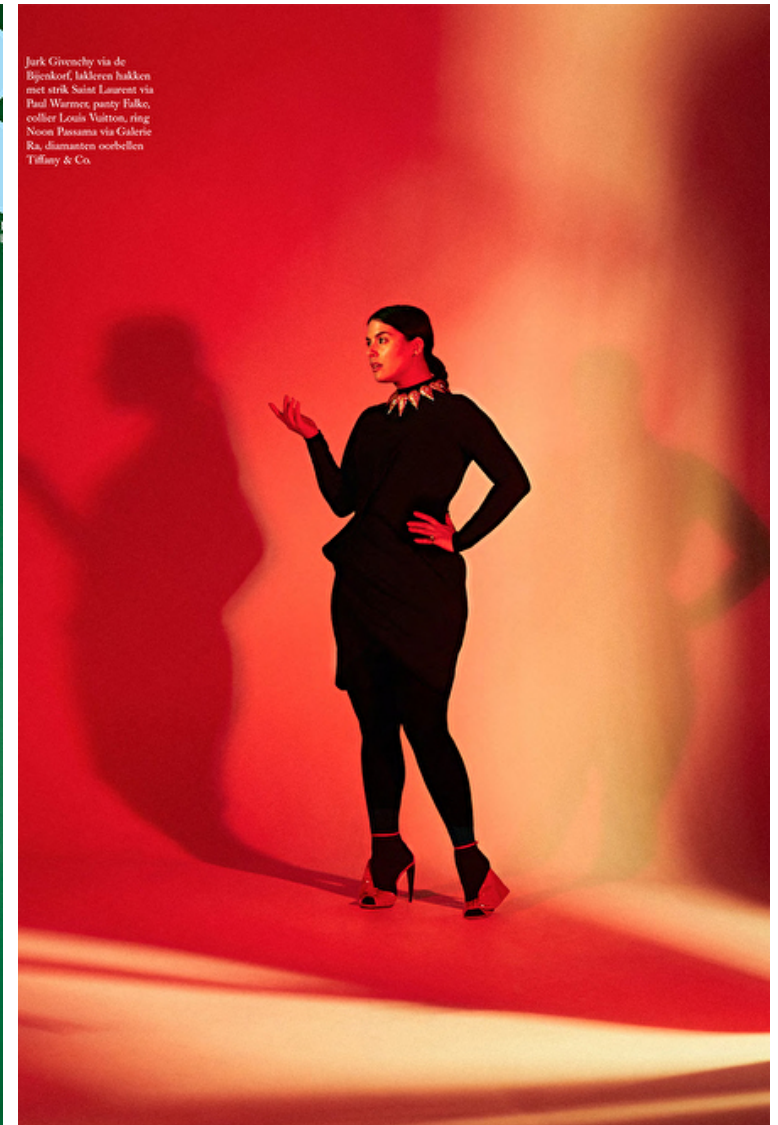

Modellink

Vasagatan 16, Goteborg, 41124, Goteborg, Sweden
Phone: 031-13 15 33 Email: info@modellink.se Website: http://modellink.se/

Danielle Grondelle

Height 180cm / 5' 11.0"

Bust 102cm / 40"

Waist 80cm / 31.5"

Hips 113cm / 44.5"

Shoes EU/US/UK 40 / 9 / 7

Eyes Green grey

Hair Brown

Cup D