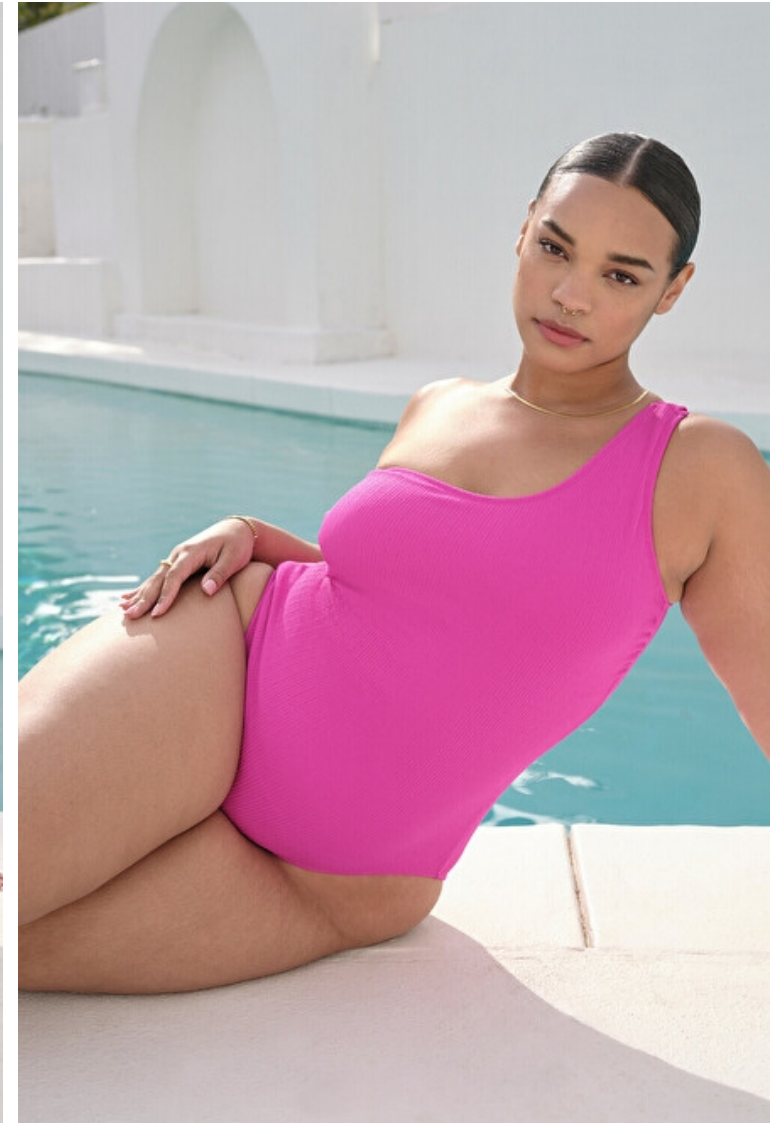

Danielle Russell

Height 175cm / 5' 9.0"

Bust 97cm / 38"

Waist 78cm / 30.5"

Hips 114cm / 45"

Shoes EU/US/UK 41.5 / 10 / 8

Eyes Brown

Hair Brown

Cup D