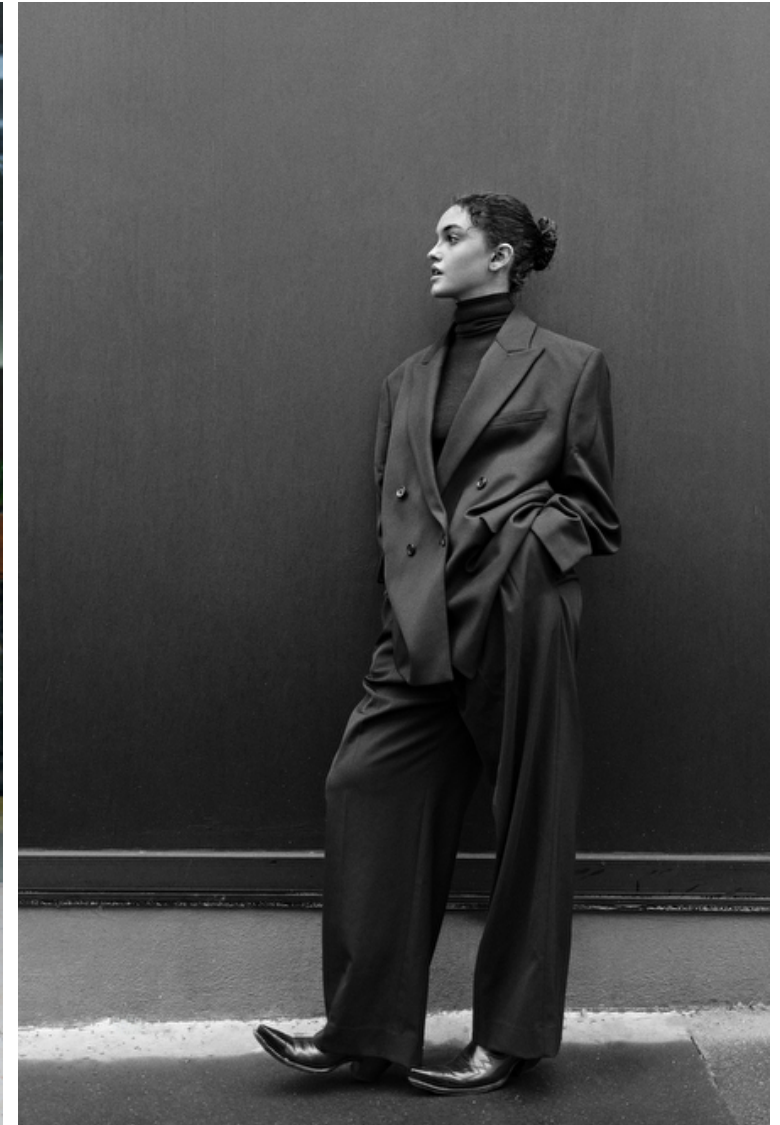

Modellink

Vasagatan 16, Goteborg, 41124, Goteborg, Sweden
Phone: 031-13 15 33 **Email:** info@modellink.se **Website:** http://modellink.se/

Daria Roxin

Height 174cm / 5' 8.5"

Bust 87cm / 34.5"

Waist 62cm / 24.5"

Hips 92cm / 36"

Shoes EU/US/UK 39 / 8 / 6

Eyes Brown

Hair Brown

Cup C