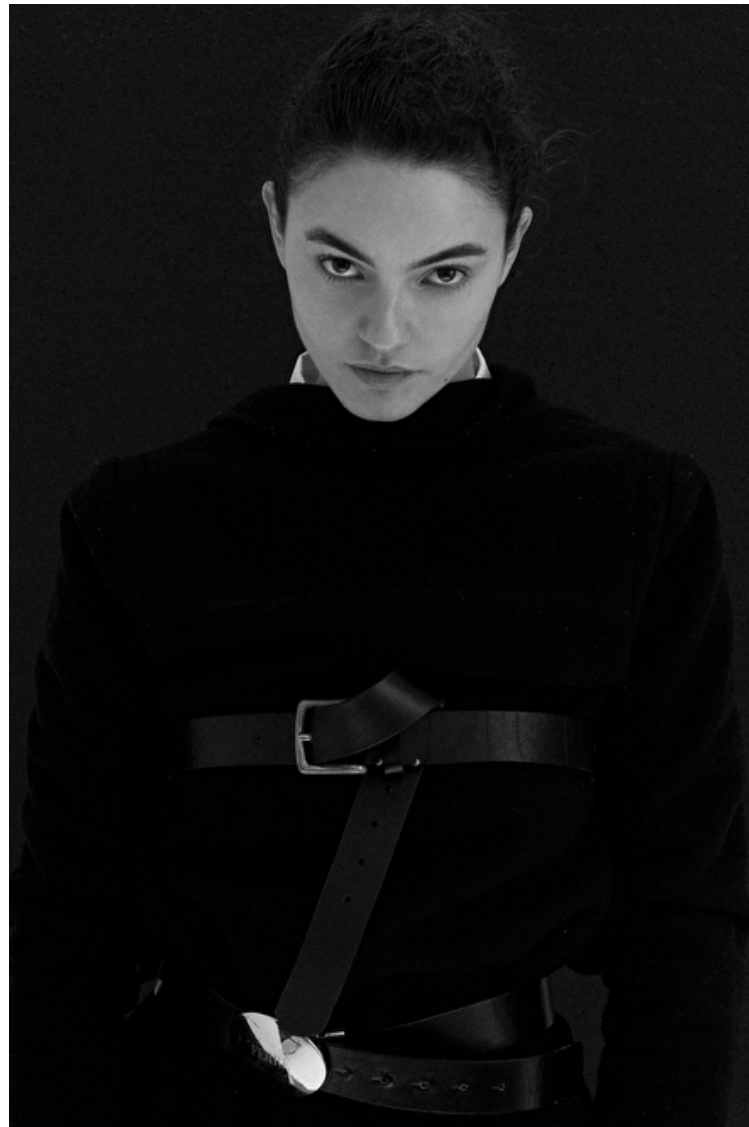

Modellink

Vasagatan 16, Goteborg, 41124, Goteborg, Sweden
Phone: 031-13 15 33 **Email:** info@modellink.se **Website:** <http://modellink.se/>

Daria Roxin

Height 174cm / 5' 8.5"

Bust 87cm / 34.5"

Waist 62cm / 24.5"

Hips 92cm / 36"

Shoes EU/US/UK 39 / 8 / 6

Eyes Brown

Hair Brown

Cup C