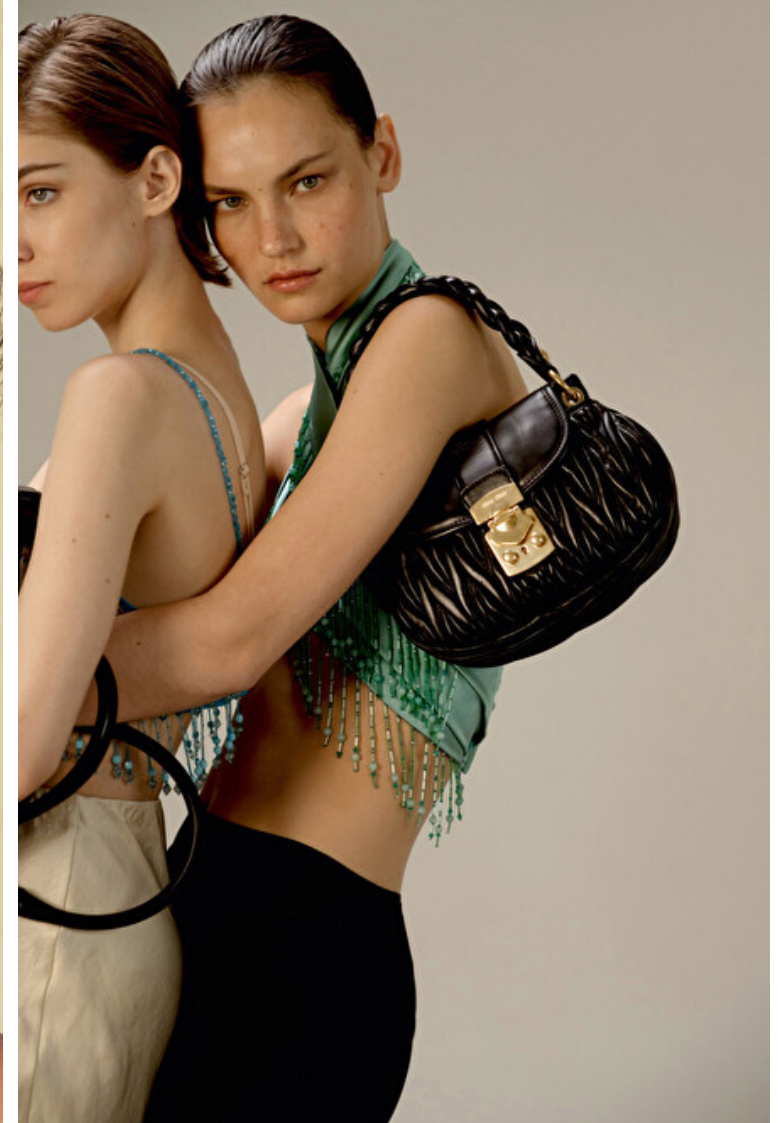

Waist 59cm / 23"

Hips 90cm / 35.5"

Shoes EU/US/UK 39.5 / 8.5 / 6

Eyes Green

Hair Dark brown

Cup B

Modellink

Vasagatan 16, Goteborg, 41124, Goteborg, Sweden
Phone: 031-13 15 33 **Email:** info@modellink.se **Website:** http://modellink.se/