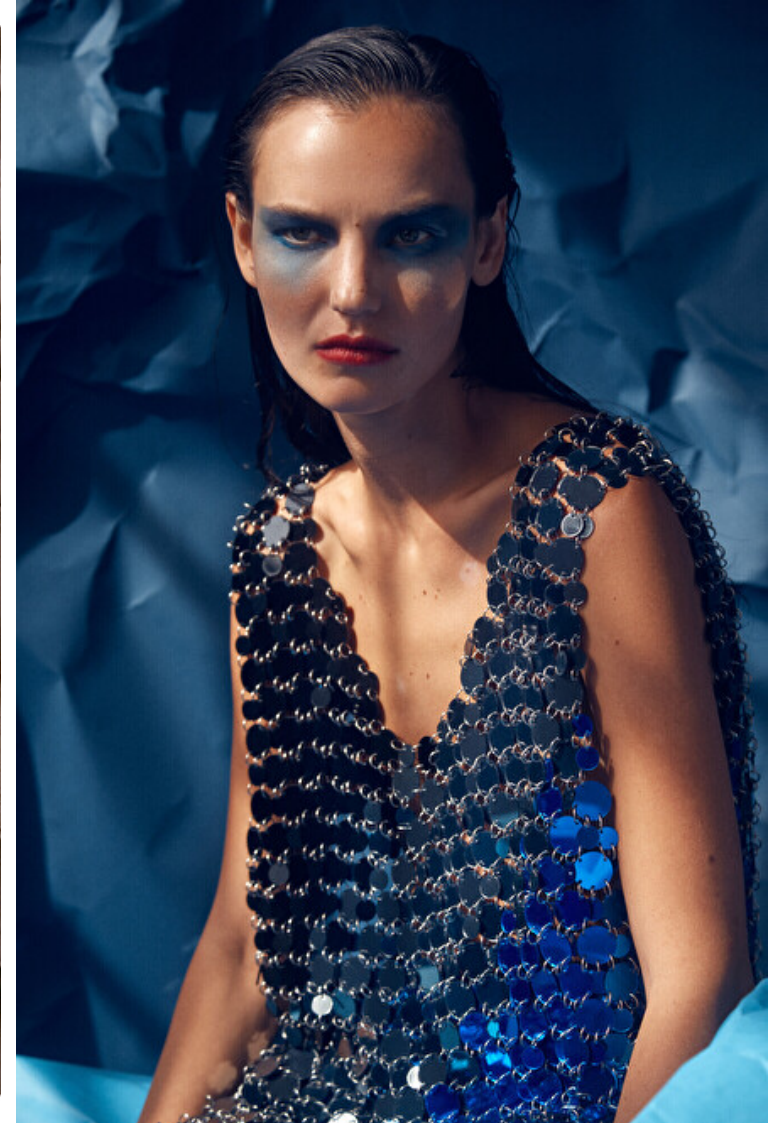

Modellink

Vasagatan 16, Goteborg, 41124, Goteborg, Sweden
Phone: 031-13 15 33 **Email:** info@modellink.se **Website:** http://modellink.se/

Darja Jemeljanovic

Height 176cm / 5' 9.5"

Bust 83cm / 32.5"

Waist 59cm / 23"

Hips 90cm / 35.5"

Shoes EU/US/UK 39.5 / 8.5 / 6

Eyes Green

Hair Dark brown

Cup B

уловки, Diego M

• Cosmopolitan, Январь 2021