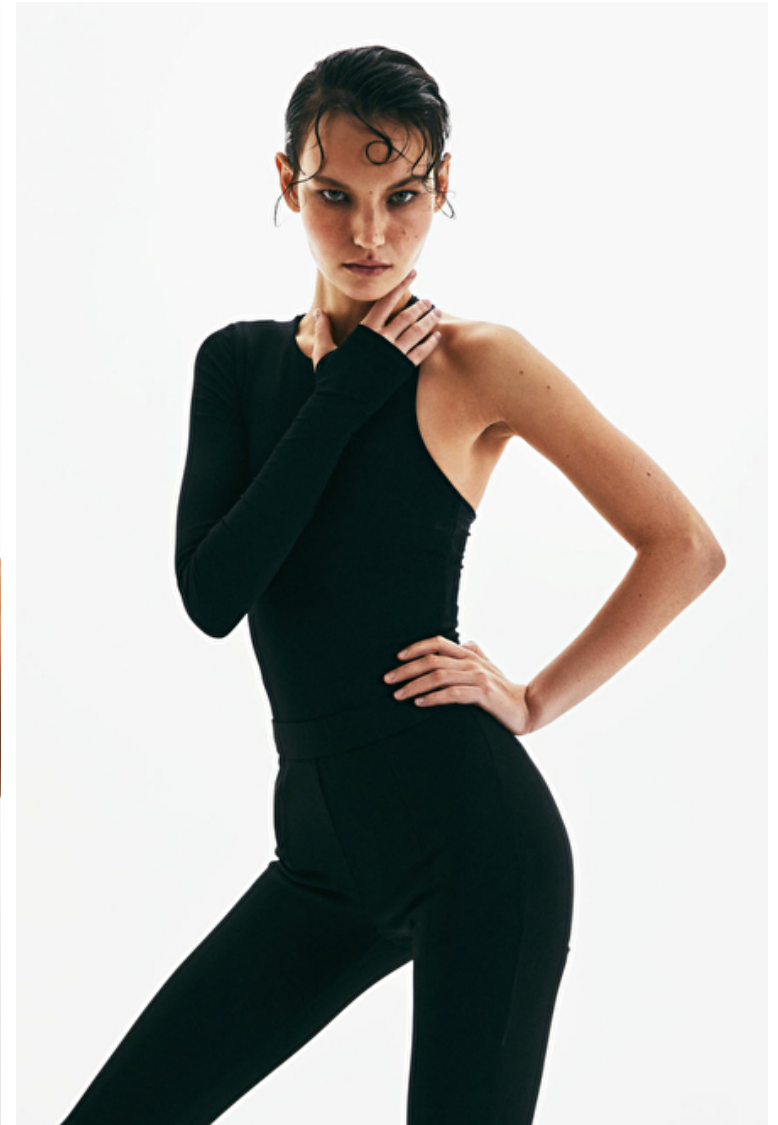

Modellink

Vasagatan 16, Goteborg, 41124, Goteborg, Sweden
Phone: 031-13 15 33 **Email:** info@modellink.se **Website:** <http://modellink.se/>

Darja Jemeljanovic

Height 176cm / 5' 9.5"

Bust 83cm / 32.5"

Waist 59cm / 23"

Hips 90cm / 35.5"

Shoes EU/US/UK 39.5 / 8.5 / 6

Eyes Green

Hair Dark brown

Cup B