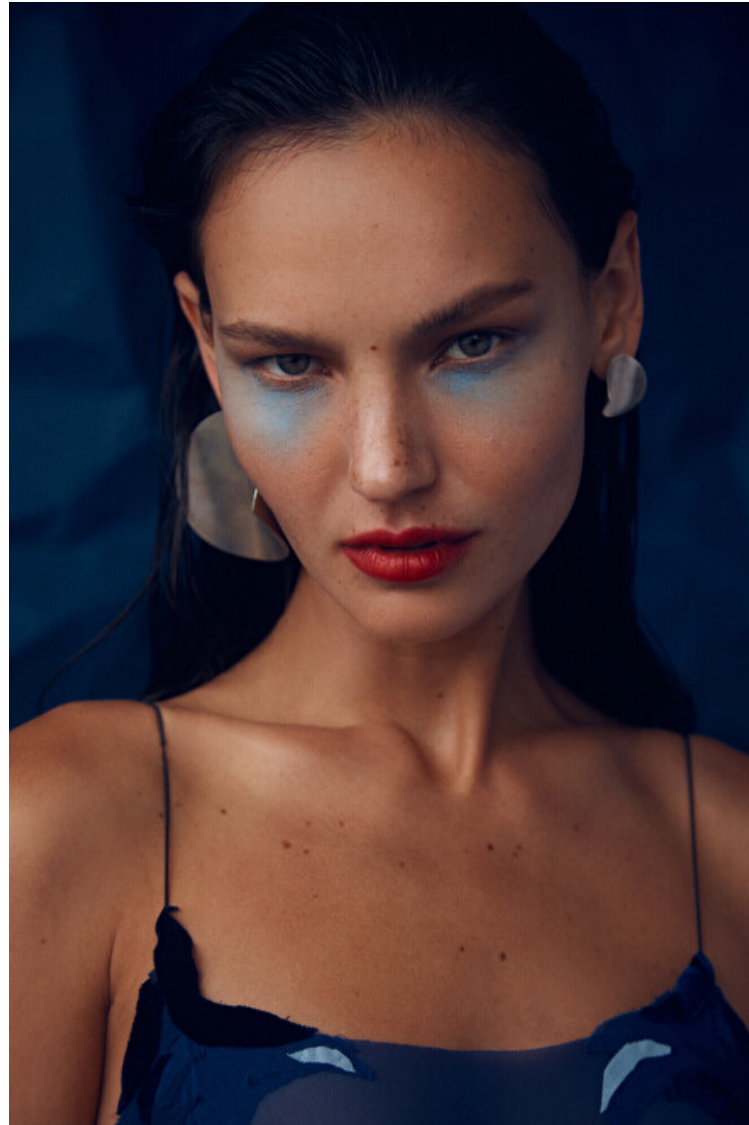

Height 176cm / 5' 9.5"

Bust 83cm / 32.5"

Waist 59cm / 23"

Hips 90cm / 35.5"

Shoes EU/US/UK 39.5 / 8.5 / 6

Eyes Green

Hair Dark brown

Cup B