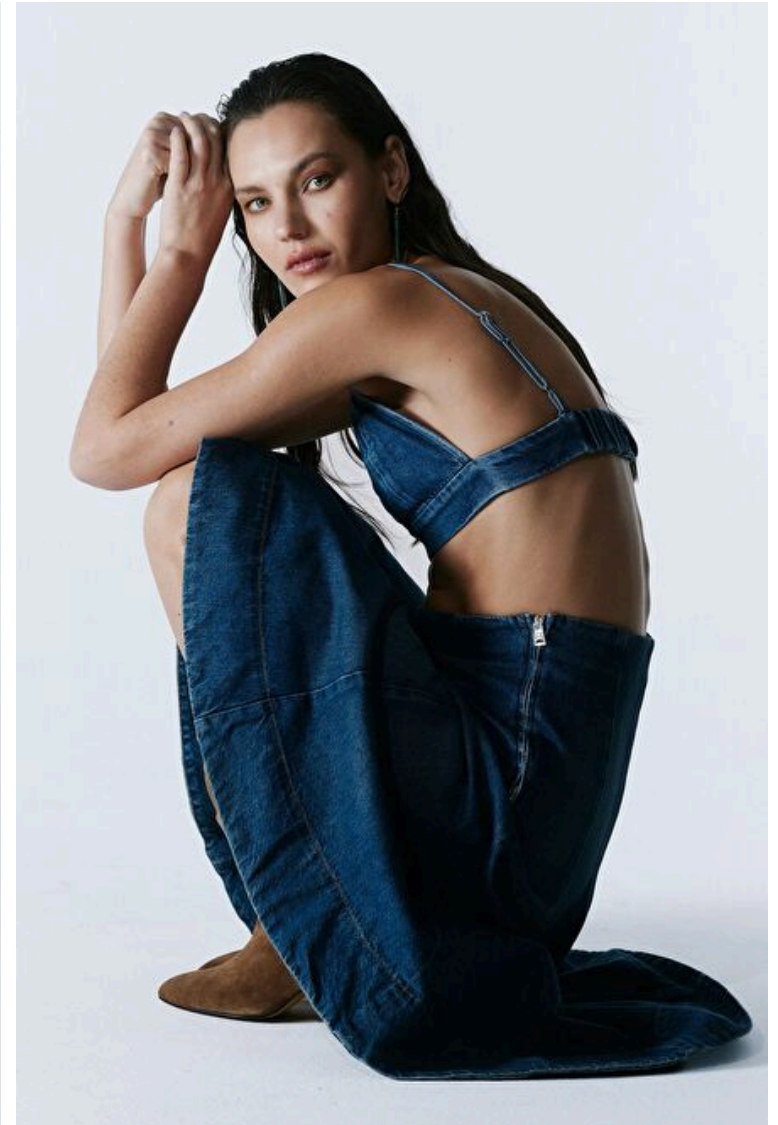

Modellink

Vasagatan 16, Goteborg, 41124, Goteborg, Sweden
Phone: 031-13 15 33 **Email:** info@modellink.se **Website:** <http://modellink.se/>

Darja Jemeljanovic

Height 176cm / 5' 9.5"

Bust 83cm / 32.5"

Waist 59cm / 23"

Hips 90cm / 35.5"

Shoes EU/US/UK 39.5 / 8.5 / 6

Eyes Green

Hair Dark brown

Cup B