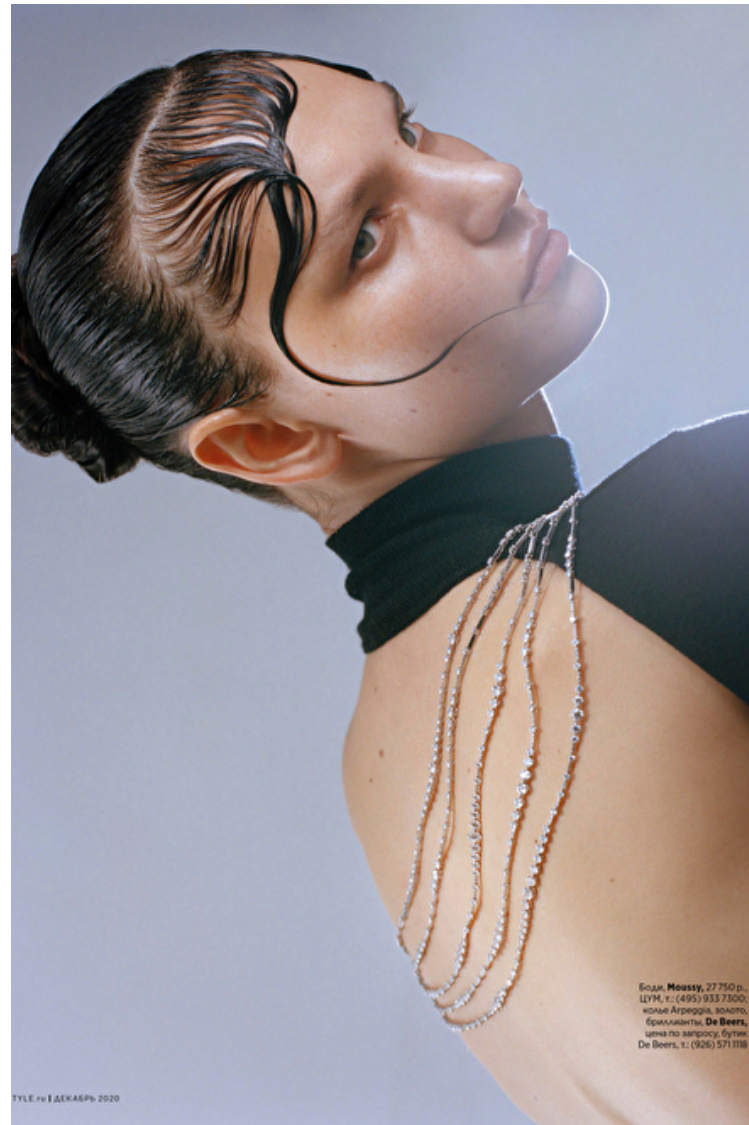

Modellink

Vasagatan 16, Goteborg, 41124, Goteborg, Sweden
Phone: 031-13 15 33 Email: info@modellink.se Website: http://modellink.se/

Darja Jemeljanovic

Height 176cm / 5' 9.5"

Bust 83cm / 32.5"

Waist 59cm / 23"

Hips 90cm / 35.5"

Shoes EU/US/UK 39.5 / 8.5 / 6

Eyes Green

Hair Dark brown

Cup B