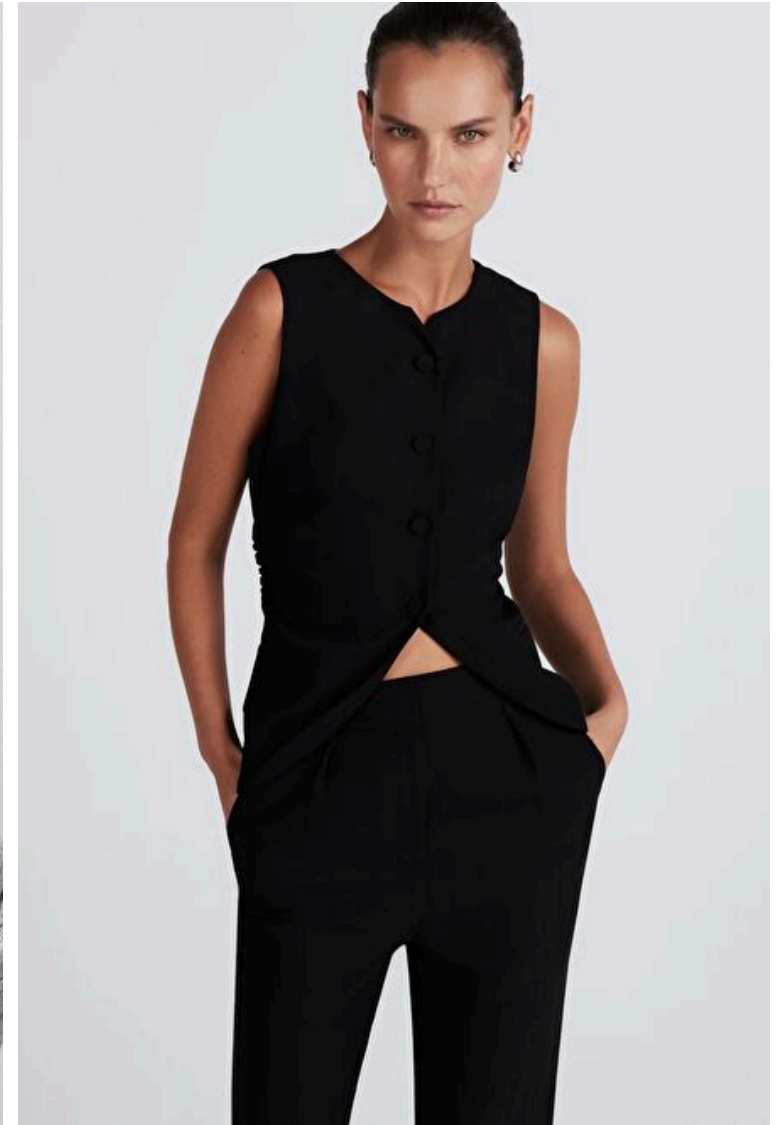

Waist 59cm / 23"

Hips 90cm / 35.5"

Shoes EU/US/UK 39.5 / 8.5 / 6

Eyes Green

Hair Dark brown

Cup B

Modellink

Vasagatan 16, Goteborg, 41124, Goteborg, Sweden
Phone: 031-13 15 33 **Email:** info@modellink.se **Website:** <http://modellink.se/>