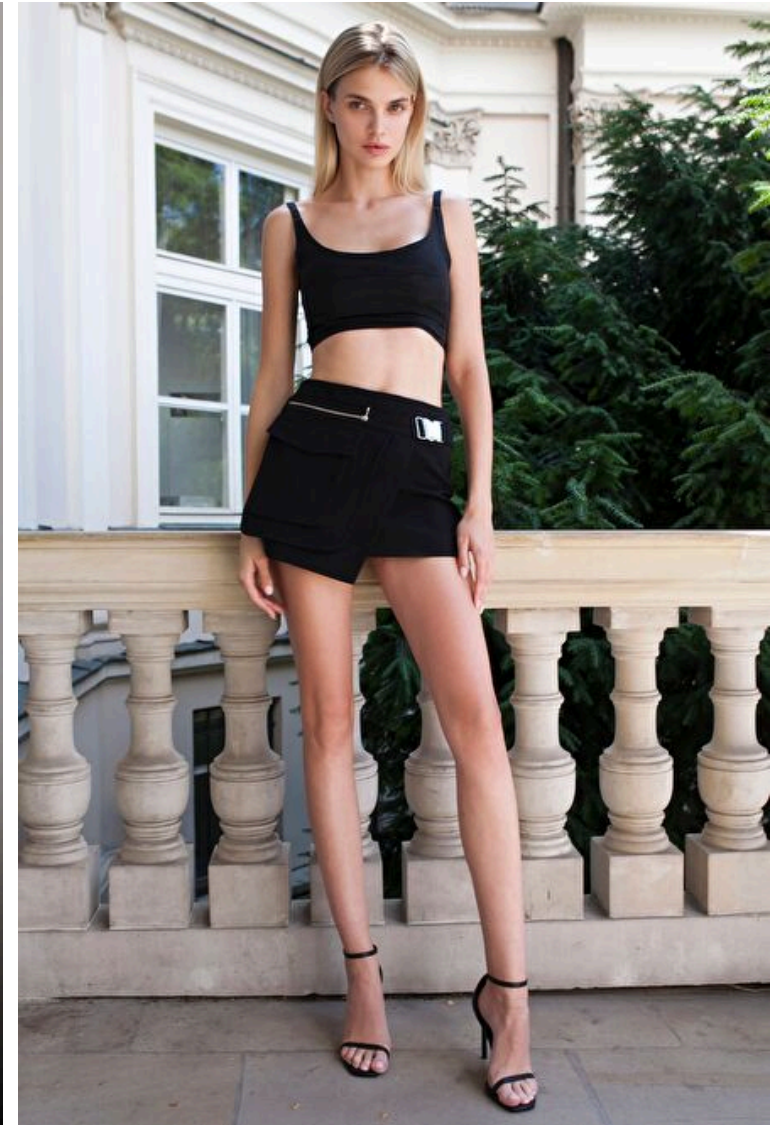

Waist 59cm / 23"

Hips 89cm / 35"

Shoes EU/US/UK 37 / 6.5 / 4

Eyes Green grey

Hair Light brown

Cup B

Modellink

Vasagatan 16, Goteborg, 41124, Goteborg, Sweden
Phone: 031-13 15 33 **Email:** info@modellink.se **Website:** <http://modellink.se/>