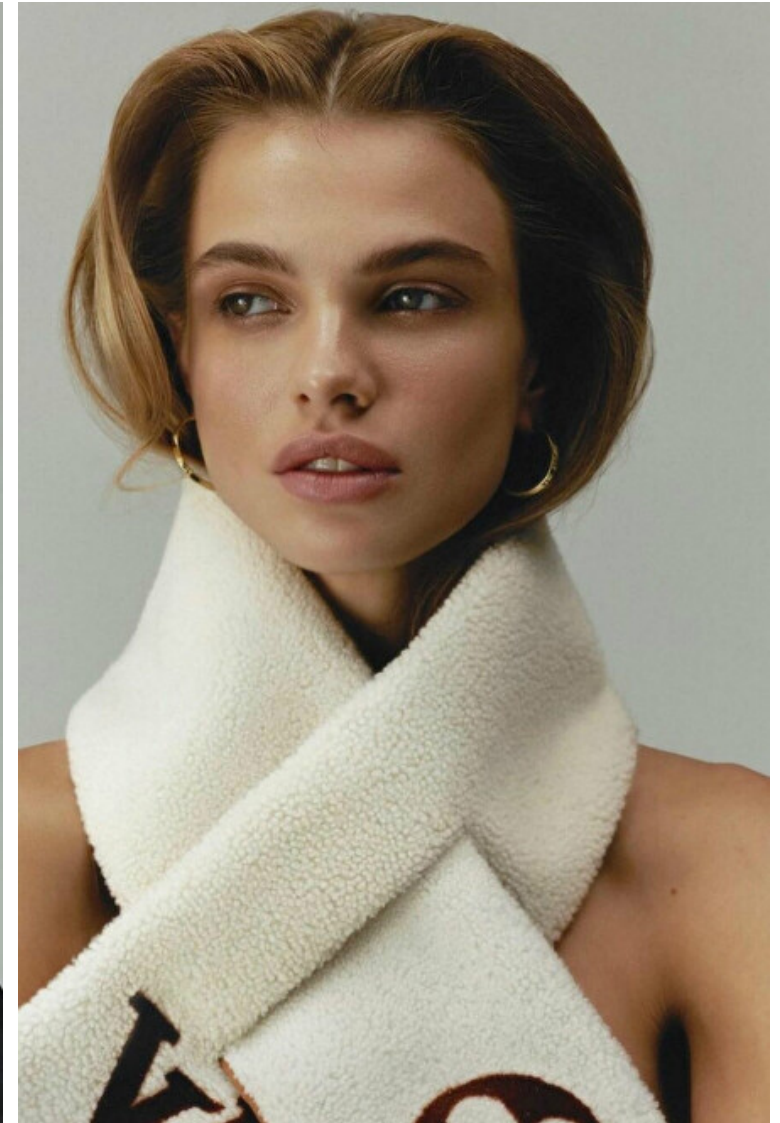

Modellink

Vasagatan 16, Goteborg, 41124, Goteborg, Sweden
Phone: 031-13 15 33 **Email:** info@modellink.se **Website:** <http://modellink.se/>

Dasha Khlystun

Height 178cm / 5' 10.0"

Bust 85cm / 33.5"

Waist 59cm / 23"

Hips 89cm / 35"

Shoes EU/US/UK 37 / 6.5 / 4

Eyes Green grey

Hair Light brown

Cup B