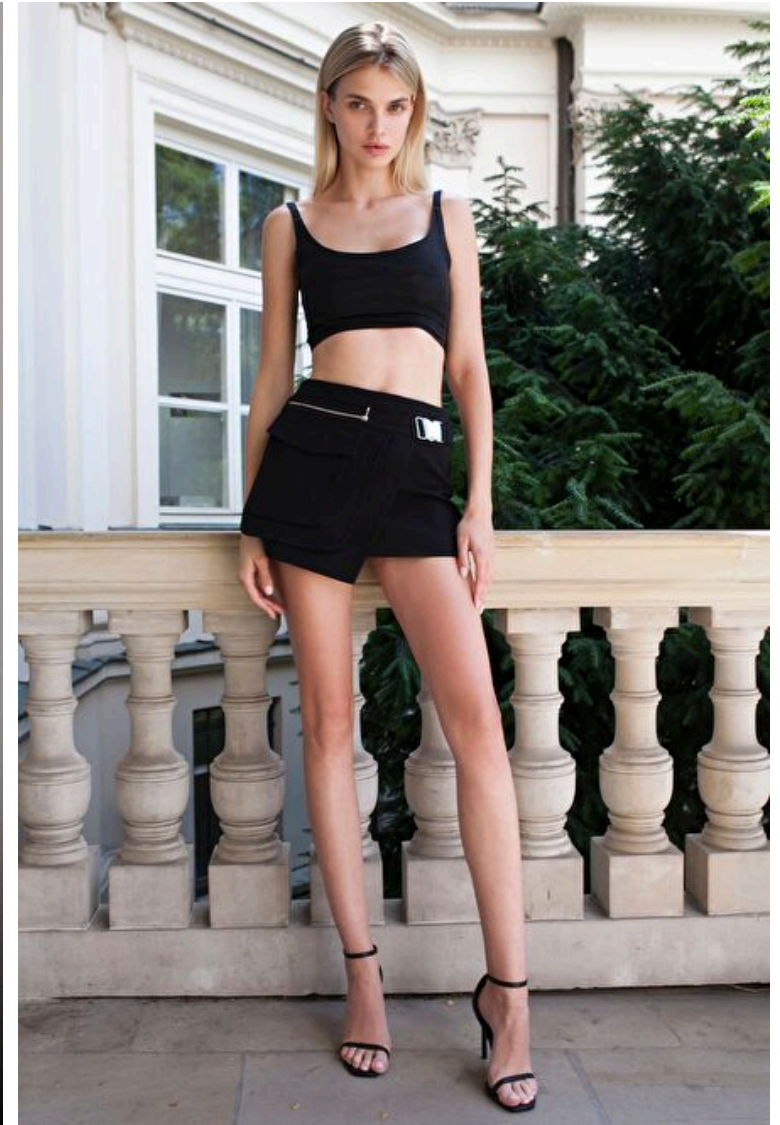

Waist 59cm / 23"

Hips 89cm / 35"

Shoes EU/US/UK 37 / 6.5 / 4

Eyes Green grey

Hair Light brown

Cup B

Modellink

Vasagatan 16, Goteborg, 41124, Goteborg, Sweden
Phone: 031-13 15 33 **Email:** info@modellink.se **Website:** <http://modellink.se/>