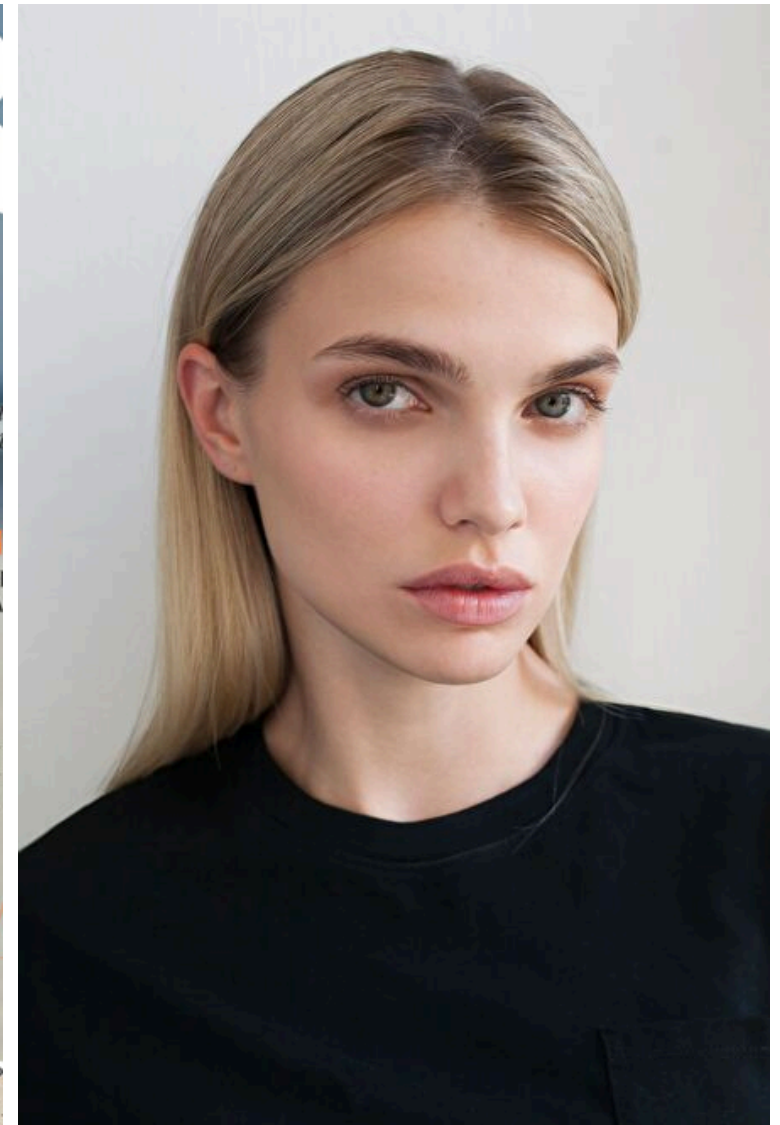

Modellink

Vasagatan 16, Goteborg, 41124, Goteborg, Sweden
Phone: 031-13 15 33 Email: info@modellink.se Website: http://modellink.se/

Dasha Khlystun

Height 178cm / 5' 10.0"

Bust 85cm / 33.5"

Waist 59cm / 23"

Hips 89cm / 35"

Shoes EU/US/UK 37 / 6.5 / 4

Eyes Green grey

Hair Light brown

Cup B