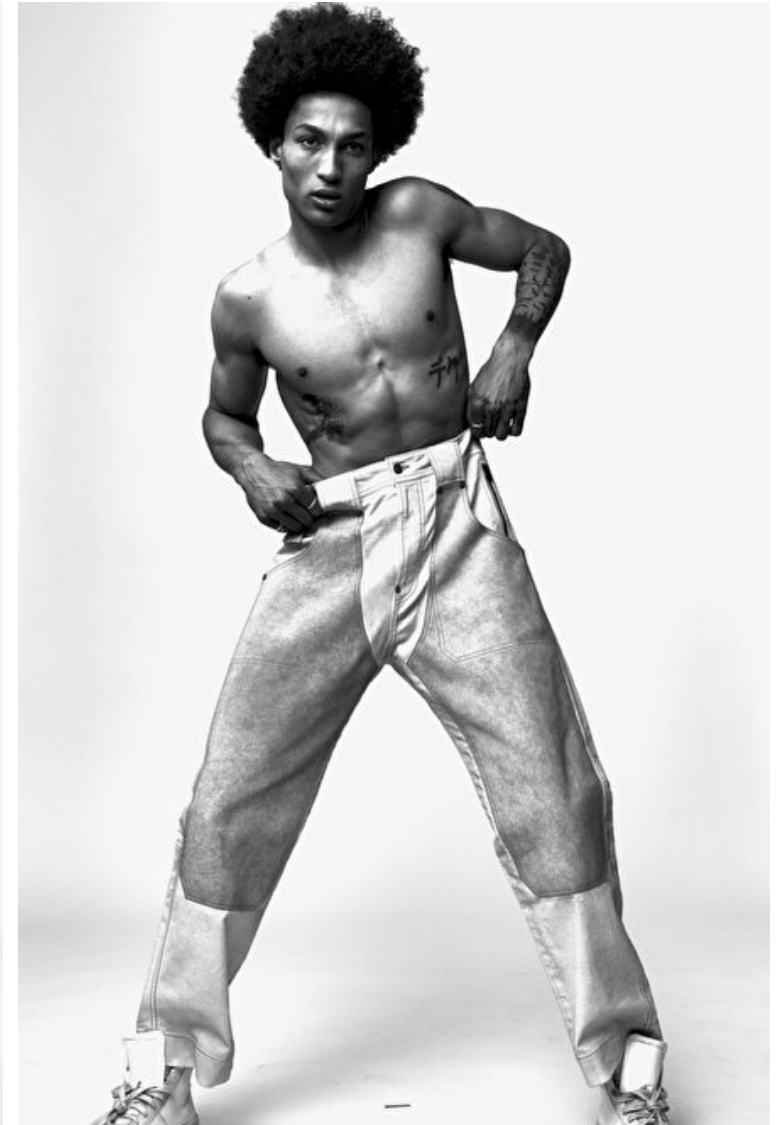

Modellink

Vasagatan 16, Goteborg, 41124, Goteborg, Sweden
Phone: 031-13 15 33 **Email:** info@modellink.se **Website:** http://modellink.se/

Dominick Tavares

Height 184cm / 6' 0.5"

Chest 95cm / 37.5"

Waist 73cm / 28.5"

Hips 97cm / 38"

Shoes EU/US/UK 44 / 11 / 9.5

Eyes Hazel

Hair Brown