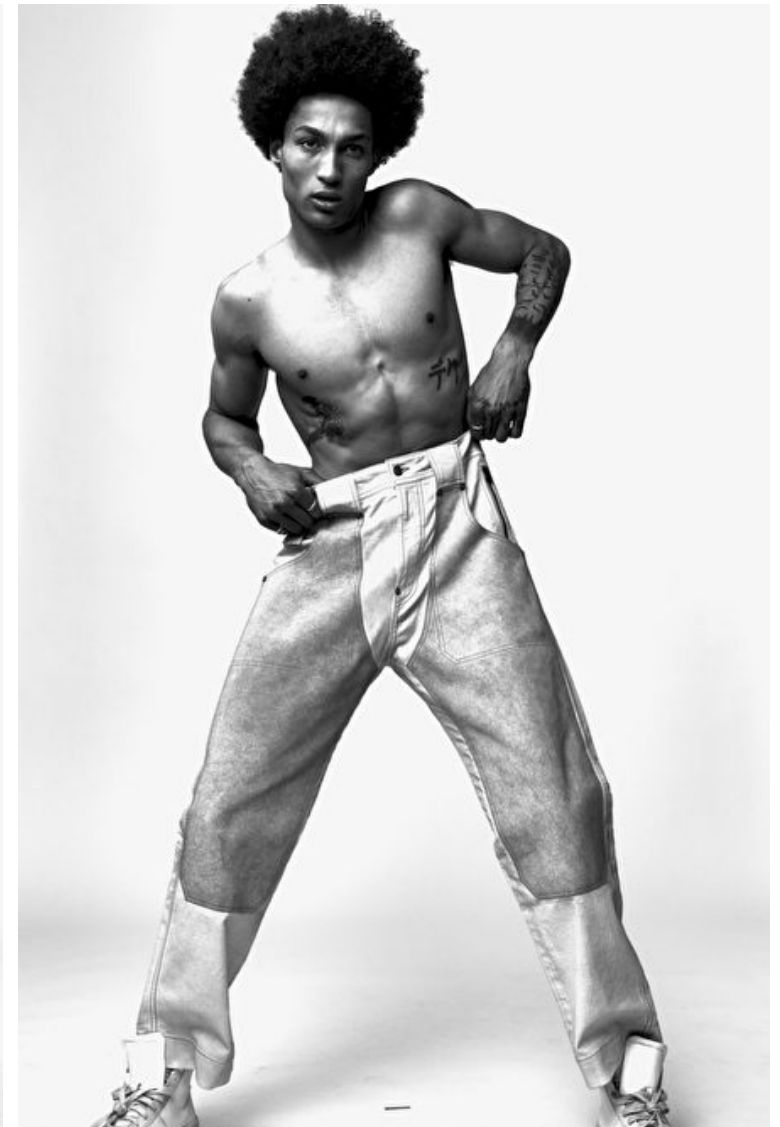

Modellink

Vasagatan 16, Goteborg, 41124, Goteborg, Sweden
Phone: 031-13 15 33 **Email:** info@modellink.se **Website:** http://modellink.se/

Dominick Tavares

Height 184cm / 6' 0.5"

Chest 95cm / 37.5"

Waist 73cm / 28.5"

Hips 97cm / 38"

Shoes EU/US/UK 44 / 11 / 9.5

Eyes Hazel

Hair Brown